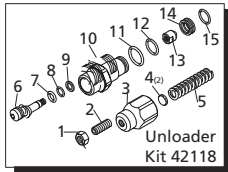

Repair Kits

Pos	Code	Description	Qty.	Pos	Code	Description	Qty.	Legend		
1	1980300	Nut M6	1	32	2840010	Pump housing	○□ 1	For ○	For ●	For □
2	392840	Grub screw M6x16	1		2840230	Pump housing	● 1	RMW2.5G25	RMW2.5G26D-F7	RMW2G20
3	2760480	Handle insert	1	33	800220	Head bolt M8x45	(221 in/lbs) ○● 3	RMW2.5G27		RMW2G23B
4	1980220	Plate spring	2		380410	Head bolt M8x45	(221 in/lbs) □ 3			RMW2G24
5	2760410	Spring	1	34	2840270	Suction fitting 3/4" NH	1			RMW2G25
6	2760400	Valve piston	1	35	2840250	Suction extension	1			RMW2.2G20D
7	2260100	O-Ring ø6.02x2.62	1	36	7369	Inlet filter	1			
8	660190	O-Ring ø6.07x1.78	1	37	1460430	O-Ring ø4x2.5	1			
9	2760210	Ring	1	38	2840350	Jet	1			
10	2840750	Piston guide	1	39	1343580	Spring	1			
11	740290	O-Ring ø14x1.78	5	40	800560	O-Ring ø8.73x1.78	2			
12	820510	O-Ring ø10.82x1.78	1	41	2840340	Detergent injector	1			
13	2840760	By-pass jet	1	42	2840260	Outlet extension	1			
14	2840770	Seat	1	43	2840060	Spring	3			
15	1470210	O-Ring ø9x1	1	44	2840530	Piston	○ 3			
16	851100	Grub screw M5x5	1		2840040	Piston	□ 3			
17	1982520	Hose nipple	1	45	2840050	Ring	3			
18	480480	O-Ring ø4.48x1.78	1	46	1980130	Thrust washer	1			
19	1250280	Ball	1	47	1980250	Bearing	1			
20	1560520	Spring	1	48	1980240	Thrust washer	1			
21	2840830	Screw	1		2840430	Hollow shaft	□ 1			
22	1060100	Ball - (EZ start pump only)	1	49	2840800	Hollow shaft	○ 1			
23	2840450	Spring - (EZ start pump only)	1		2840570	Hollow shaft	● 1			
24	2840440	Seat - (EZ start pump only)	1	50	161060	Rear bearing	1			
25	2840130	Plug (221 in/lbs)	3	51	161050	Circlip øi72	1			
26	2849050	Complete valve - Brass	○● 6	52	2840310	Seal	1			
27	2849051	Complete valve - Brass	□ 6	53	770590	O-Ring ø23.52x1.78	▲ 3			
27	2840020	Pump head - Alum. Anodized	□ 1	54	2840550	Bushing	▲ 3			
27	2840021	Pump Head - Alum. non-Anodized	□ 1	55	2840890	O-Ring ø14x2	2			
27	2840860	Pump head - Brass	○● 1	56	600180	O-Ring ø 4.48x1.78	1			
27	2840660	Pump head - Brass	○● 1	57	42518	Complete head	1			
28	2200141	Gasket	3							
29	2840561	Bushing - Plastic	○□ 3		AR64545	Oil	1			
29	2840540	Bushing - Brass top	○ 3							
29	2840090	Bushing - Brass bottom	○ 3							
30	1683500	Seal	3							
31	1980740	Plug 3/8" G - Brass	1							