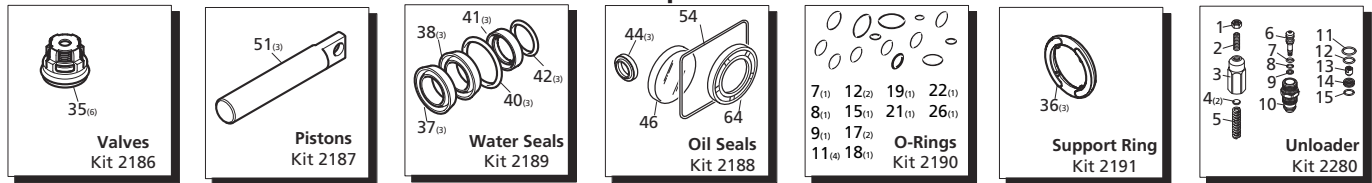

Repair Kits

Pos	Code	Description	Qty.	Pos	Code	Description	Qty.	Pos	Code	Description	Qty.
1	1980300	Nut M6	1	38	1981580	Ring	1	AR64516	Oil	1	
2	2760420	Grub screw M6x12	1	39	1981570	Piston guide	3	OIL CAPACITY - 16 oz			
3	1980540	Unloader knob	1	40	770260	O-Ring ø23.52x1.78	3				
4	1980220	Spring plate	2	41	1260440	Gasket	3	Legend			
5	2760410	Spring	1	42	640070	O-Ring ø13.95x2.62	3				
6	2760400	Valve piston	1	43	2760310	Spacer	3	ø 15	ø 15	ø 15	ø 15
7	2260100	O-Ring ø6.02x2.62	1	44	1260460	Oil seal	3	For √	For ☒	For ▲	For □
8	660190	O-Ring ø6.07x1.78	1	45	2760010	Pump body	1	RSV2.5G25	RSV3G25	RSV3.5G35	RSV4G30
9	2760210	Ring	1	46	1266740	Bearing cap	1		For ○		For ■
10	2760050	Piston guide	1	47	1260790	Circlip øi52	1		For ○		For ■
11	1200690	O-Ring ø15.6x1.78	4	48	1780550	Snap ring	1		For ○		For ■
12	394280	O-Ring ø12.42x1.78	2	49	2760340	Bearing	1	○ □ ▲ ▣	RSV3G30		RSV4G35
13	2260070	By-pass jet	1	50	1780490	Bearing	1	● ▼ ■			RSV4G40
14	2760090	Seat	1	51	880130	Oil cap	1		For ●		
15	770140	O-Ring ø11.11x1.78	1	52	2760040	Piston	3		RSV3G35		
16	1982520	Hose nipple	1	53	1780050	Piston pin	3				
17	480480	O-Ring ø4.48x1.78	2	54	1780040	Con rod Aluminum	3	○ □ ▲ ▣			
18	1250280	Ball	1	55	1780710	Con rod Bronze	3	● ▼ ■			
19	1560520	Spring	1	56	802190	Bolt M6x12	4				
20	2760230	Detergent injector 3/8" G	1	57	2760110	Rear cover	1	(71 in/lbs)			
21	2760270	O-Ring ø12x1	1	58	2760350	Bearing	1	○ □ ▲ ▣			
22	1470210	O-Ring ø9x1	1	59	1321190	Bearing	1	● ▼ ■			
23	2760120	Injector insert	1	60	1321080	Snap ring	1				
24	2760200	Spring	1	61	2769201	Complete pump head	1				
25	2760130	Jet	1	62	480671	Oil seal	1				
26	1460430	O-Ring ø4x2.5	1	63	180030	Bolt M8x20	4				
27	801080	Bolt M6x50	8	64	820440	Set screw M6	1				
28	1381550	Lockwasher	8	65	1780340	Hollow shaft ø1"	1	○ ●			
29	2760020	Head	1	66	1780920	Hollow shaft ø1"	1	▲			
30	2760140	Ez-start plug	1	67	1780330	Hollow shaft ø1"	1	□ ■			
31	1982240	Ball	1	68	1780590	Hollow shaft ø3/4"	1	▼			
32	1981800	Spring	1	69	1780600	Hollow shaft ø3/4"	1	▣			
33	2760260	Plug 1/4" G	2	70	1780580	Flange F25	1	▼ ▣			
34	2760180	Plug	3	71	2760290	Flange F40	1	○ ● ▲ ▣ ■			
35	2769050	Complete valve	6								
36	2760220	Support ring	3								
37	1342761	Gasket	3								