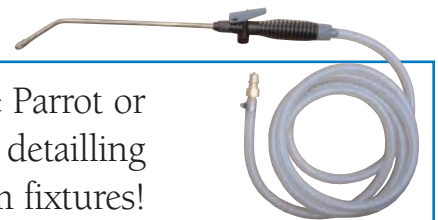

Cleanfix Smart Tools

... make life easier

SCRUB WAND

- Clean tile and grout with a carpet extractor
- Attaches to auto-scrubbers to clean hard-to-reach areas
- 12" scrub brush / 14" floor squeegee for immediate pickup
- Low profile and swivel head for low clearance and convenient use

Scrub and squeegee swivel head with flood jet

Convert your carpet extractor into a powerful hard-floor cleaning system

Great for low-clearance areas

DETAILLING LANCE

- 10 ft. hose for great reach
- Prespray carpets, hard-floors etc. for extended dwell time

Great with the Parrot or Penguin for detailing bathroom fixtures!

SNOUT

- Funnel with rubber gasket fits any faucet
- Tight seal doesn't blow off
- Long, flexible hose for hard-to-reach faucets

Fill any bucket, any machine from any faucet!