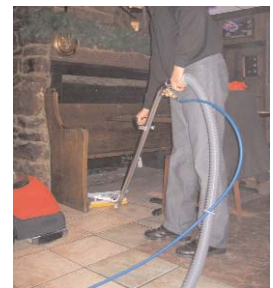

Cleanfix Smart Tools

... make life easier

SCRUB WAND

- Clean tile and grout with a carpet extractor
- Attaches to auto-scrubbers to clean hard-to-reach areas
- 12" scrub brush / 14" floor squeegee for immediate pickup
- Low profile and swivel head for low clearance and convenient use

Scrub and squeegee swivel head with flood jet

Convert your carpet extractor into a powerful hard-floor cleaning system

Great for low-clearance areas

DETAILLING LANCE

- 10 ft. hose for great reach
- Prespray carpets, hard-floors etc. for extended dwell time

Great with the Parrot or Penguin for detailing bathroom fixtures!

SNOUT

- Funnel with rubber gasket fits any faucet
- Tight seal doesn't blow off
- Long, flexible hose for hard-to-reach faucets

Fill any bucket, any machine from any faucet!