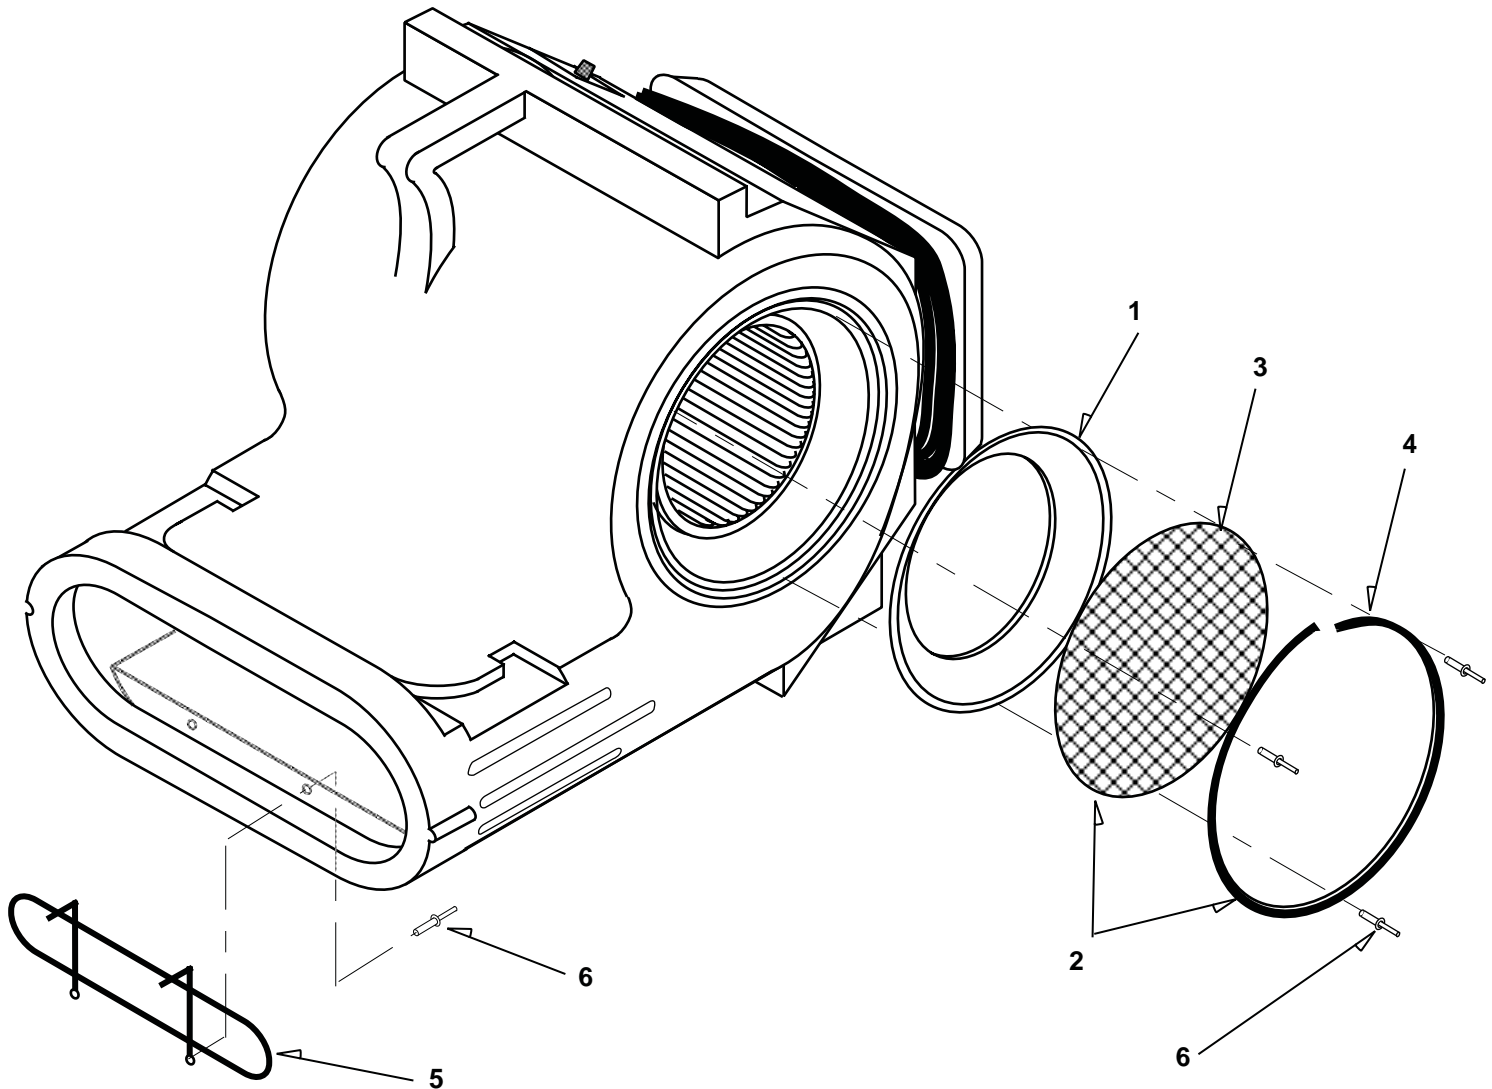

WARRIOR AIR MOVER

1/3, 1/2, & 3/4 HP

Front Assembly
Rear Assembly

WARRIOR AIR MOVER

1/3, 1/2, & 3/4 HP

- 1 58-500723.....RING GUARD
- 2 61-950797.....ASSEMBLY, SCREEN & TRIM (Includes Parts 3 & 4)
- 3 50-501794.....SCREEN
- 4 49-801804.....BUMPER TRIM
- 5 49-876167.....FRONT GRILL GUARD
- 6 00-000360.....RIVIT

WARRIOR AIR MOVER

1/3, 1/2, & 3/4 HP

- 1 58-500694.....HOUSING
- 2 40-902124.....MOTOR, 1/3 HP
- 2A 40-902127.....MOTOR, 1/2 HP
- 2B 40-902131.....MOTOR, 3/4 HP
- 3 44-802249.....SWIRL CAGE
- 4 32-900189.....SWITCH, 3-SPEED
- 5 48-941244.....DECAL, SWITCH
- 6 48-941246.....DECAL, WARRIOR
- 7 31-900201.....STRAIN RELIEF, POWER CORD
- 8 64-900095.....POWER CORD 110v 18-3 (1/3 HP)
- 8A 64-900094.....POWER CORD 110v 14-3 (1/2 & 3/4 HP)
- 9 03-000251.....CABLE CLAMP
- 10 04-000298.....SWITCH KNOB
- 11 49-876159.....FOOT BUMPER
- 12 00-000360.....RIVIT
- 13 58-700034.....VIBRATION PAD, MOTOR
- 14 00-000078.....SCREW, 1/4-20 x 1" HXHD
- 15 01-000023.....LOCKNUT, 1/4-20 sst
- 16 01-000279.....LOCKNUT, SWITCH
- 17 02-000066.....FLATWASHER, 1/4
- 18 02-000280.....WASHER, FENDER 1/4 x 1"
- 19 02-000279.....STARWASHER, INT 5/16
- 20 02-000276.....BACKING WASHER, RIVIT