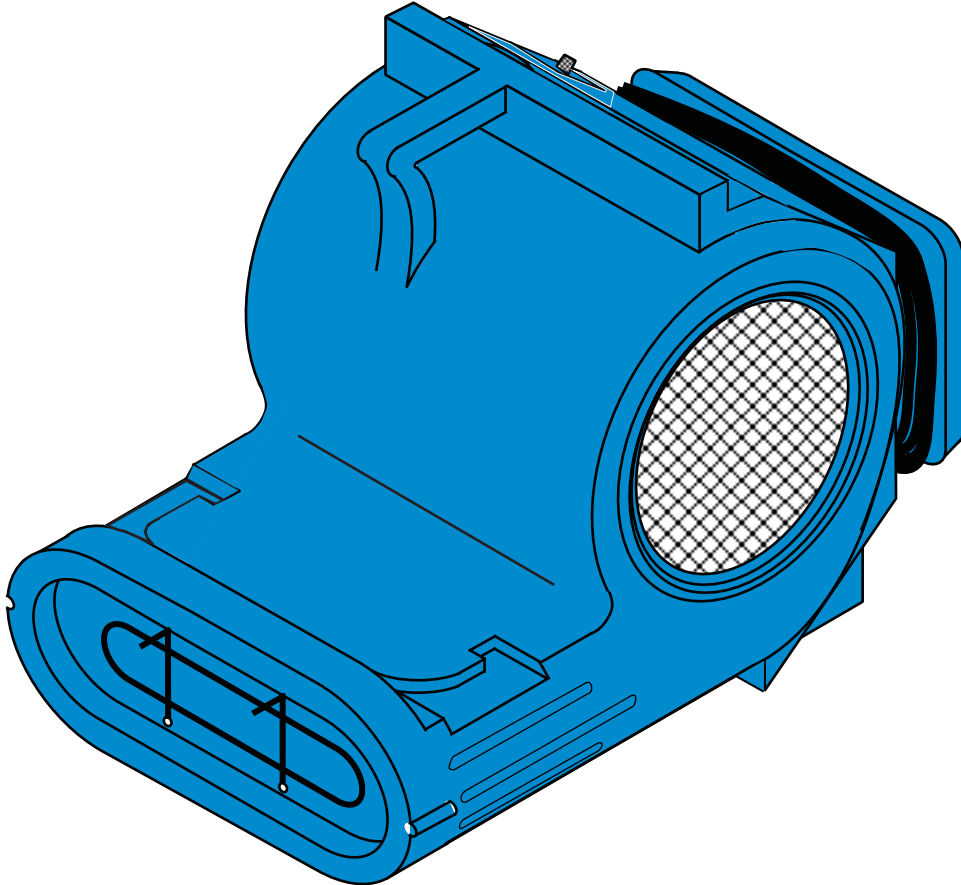

WARRIOR AIR MOVER

1/3, 1/2, & 3/4 HP

Front Assembly
Rear Assembly

WARRIOR AIR MOVER

1/3, 1/2, & 3/4 HP

- 1 58-500723.....RING GUARD
- 2 61-950797.....ASSEMBLY, SCREEN & TRIM (Includes Parts 3 & 4)
- 3 50-501794.....SCREEN
- 4 49-801804.....BUMPER TRIM
- 5 49-876167.....FRONT GRILL GUARD
- 6 00-000360.....RIVIT

WARRIOR AIR MOVER

1/3, 1/2, & 3/4 HP

- 1 58-500694.....HOUSING
- 2 40-902124.....MOTOR, 1/3 HP
- 2A 40-902127.....MOTOR, 1/2 HP
- 2B 40-902131.....MOTOR, 3/4 HP
- 3 44-802249.....SWIRL CAGE
- 4 32-900189.....SWITCH, 3-SPEED
- 5 48-941244.....DECAL, SWITCH
- 6 48-941246.....DECAL, WARRIOR
- 7 31-900201.....STRAIN RELIEF, POWER CORD
- 8 64-900095.....POWER CORD 110v 18-3 (1/3 HP)
- 8A 64-900094.....POWER CORD 110v 14-3 (1/2 & 3/4 HP)
- 9 03-000251.....CABLE CLAMP
- 10 04-000298.....SWITCH KNOB
- 11 49-876159.....FOOT BUMPER
- 12 00-000360.....RIVIT
- 13 58-700034.....VIBRATION PAD, MOTOR
- 14 00-000078.....SCREW, 1/4-20 x 1" HXHD
- 15 01-000023.....LOCKNUT, 1/4-20 sst
- 16 01-000279.....LOCKNUT, SWITCH
- 17 02-000066.....FLATWASHER, 1/4
- 18 02-000280.....WASHER, FENDER 1/4 x 1"
- 19 02-000279.....STARWASHER, INT 5/16
- 20 02-000276.....BACKING WASHER, RIVIT