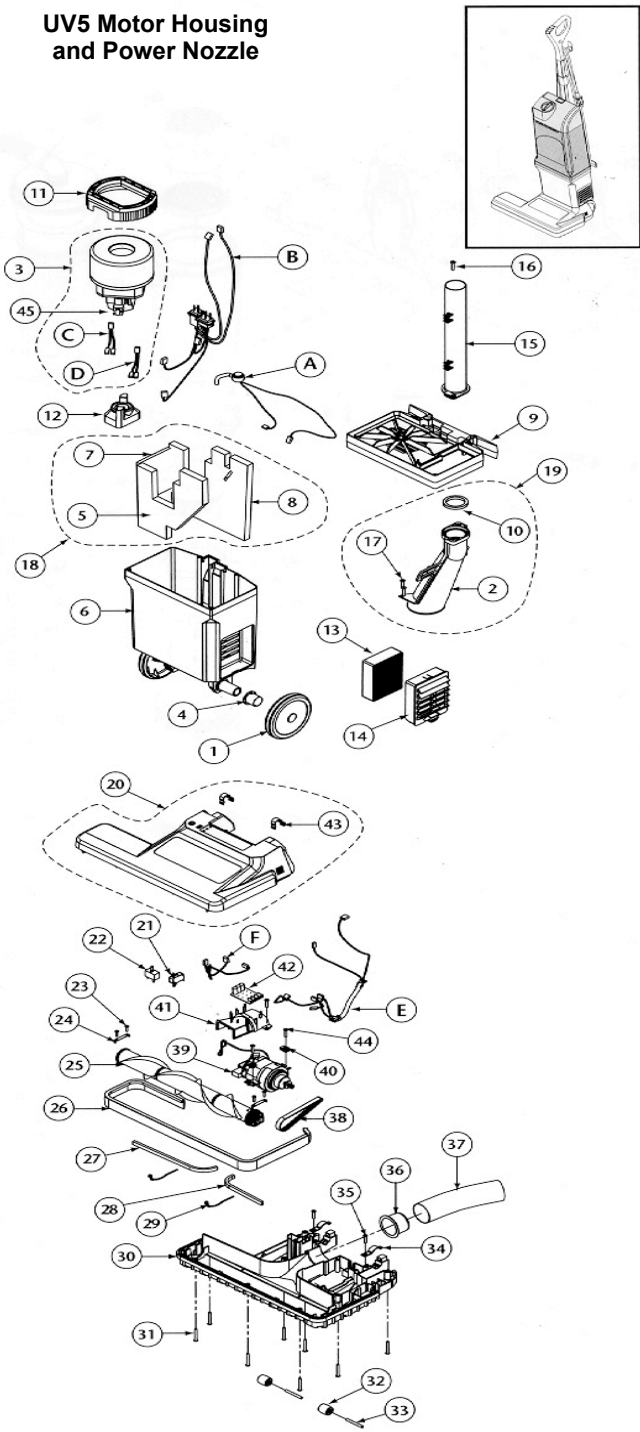

**UV5 Motor Housing
and Power Nozzle**

Ref	Part No.	Description	Qty
1	B160558	Wheel, Rear	2
2	B230366	Air Duct Assembly	1
3	B160559	Motor Assembly Kit (includes C,D)	1
4	B230368	Bearing, Pivot	2
5	B230369	Foam, Sound, Motor Housing Front Panel	1
6	B230370	Motor Housing	1
7	B230371	Foam, Sound Motor L Panel	1
8	B230372	Foam, Sound, Motor Housing R Panel	1
9	B230373	Bulkhead, Black	1
10	B230374	Seal, Lower Air Duct,	1
11	B230375	Upper Motor Mount	1
12	B230376	Lower Motor Mount	1
13	B160560	HEPA Exhaust Filter	1
14	B160561	Exhaust Filter Cover	1
15	B230379	Upper Air Duct	1
16	B230382	Screws, Phillips, 4.2mm x 12mm	2
17	B230383	Screws, Phillips, 4.2mm x 19mm	2
18	n/a	Motor Housing Sound Filter Kit (# 5,7,8)	1
19	n/a	Lower Air Duct Kit (# 2,10,17)	1
20	B230384	Power Nozzle Cover w/Detent Springs, decal	1
21	B230385	Switch, Safety, Power Nozzle Lockout	1
22	B230386	Circuit Breaker	1
23	B230387	Screws, Phillips, 2.9mmx13mm, F/br retainer	4
24	B230388	Retainer, Brush Roll	2
25	B160562	Brush Roll, Power Nozzle 14"	1
26	B230389	Bumper, Power Nozzle, Vinyl	1
27	B230390	Seal, Base Cover, Air Duct, Left, 7.5" long	1
28	B230391	Seal, Base Cover, Air Duct, Right, 5.5" long	1
29	B230392	Brace, Formed Wire, F/Power Nozzle Base	2
30	B230393	Baseplate, Power Nozzle	1
31	B230394	Screw, Phillips, 4.2mm x 32mm F/Base Cover	8
32	B230395	Roller, Front	2
33	B230396	Shaft, Front Roller Axle	2
34	B230397	Clamp, Rear Wheel	1
35	B230398	Screw, Phillips, 4.2mmx19mm F/Powerhead	5
36	B230399	Sleeve, Hose, Air Duct	1
37	B160563	Hose, Power Nozzle to Air Duct, Lower	1
38	B160564	Belt, Drive, F/Brush Roll	1
39	B160565	Brush Motor	1
40	B230400	Grommet, Vibration, Power Nozzle Motor	2
41	B230401	Cover, Air Duct, Power Nozzle	1
42	B230403	Board, Vacuum, Operation Indicator	1
43	n/a	Spring, Detent, Upright Lock	2
44	B230398	Screw, Phillips, 4.2mmx19mm, F/Power Nozzle Motor	1
45	n/a	Carbon Brushes/Motor	2
	B200672	Wire Harness Kit Includes(A,B,C,D,E,F)	1/st
A	B230377	Sensor, bag full indicator	
B	B230378	Harness, Wire, main power supply	
C	B230380	Harness, Jumper, white	
D	B230381	Harness, Jumper, red	
E	B230402	Harness, Wire, Power Nozzle	
F	B230404	Harness, Power Nozzle Switch