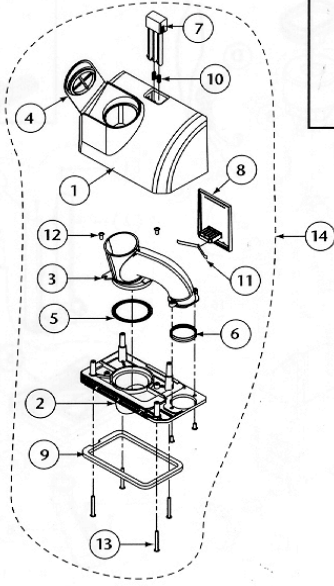

UV5 Handle Assembly and Filter Housing/Cover

Ref	Part No.	Description	Qty
1	B230384	Bag Housing Cover	1
2	B230336	Plate, Bag Cover Nozzle	1
3	B230337	Duct, Bag Cover	1
4	B230338	Access Port Plug	1
5	B230339	Seal, Duct/Bag Cover Plate	1
6	B230340	Seal, Duct Inlet	1
7	B230341	Latch, Release, Bag Cover	1
8	B230342	Flex Plate, Bag Cover Latch	1
9	B160549	Seal, Gasket, Bag Cover	1
10	B230343	Springs (2), release button	2
11	B230344	Spring, Bag Cover Latch	1
12	B230345	Screws: 4.2mm x 9.5mm	4
13	B230346	Screws: 4.2mm x 38mm	4
14	B200629	Filter Cover Kit (parts 1-13)	KT
15	B230347	Bag Housing Asy w/hinge & decal	1
16	B230349	Rivet F/Bag Housing Assembly	6
17	B230350	Handle w/Over Mold & Decal	1
18	B160550	38' Power Cord w/strain relief	1
19	B700096	Disposable Paper Bag	1
20	B160552	Motor Intake Filter	1
21	B230351	Seal, Gasket Bag Housing	1
22	B230352	Switch, Filter, Lock-out	1
23	B230353	Cover, Filter Switch, Lock-out	1
24	B230354	Screw 2.9mm x 13mm (switch cover)	1
25	B230355	Screw M4 x 10mm x.07pitch (hndl assembly)	1
26	B160553	Bracket, Cord Wrap	1
27	B230356	Compression Spring, Cord Wrap Bracket	1
28	B230357	Washer, Compression Spring	1
29	B230358	Screw, Cord Wrap 4mm x 38mm	1
30	B230359	Handle Bezel w/screws	1
31	B230360	Carry Handle w/Tool Caddy	1
32	B160554	Handle Tube Assembly Complete (#17, 25-30, 36, 38, and 39)	1
33	B160555	Handle Plate Nut	1
34	B230361	Strain Relief Clasp	1
35	B230346	Screw, Phillips, 4.2mm x 38mm	4
36	B230363	Handle Tube w/wire harness, rivet nut/plug	1
37	B160556	Screw, Handle Assembly	1
38	B160557	Rocker Switch, on/off	1
39	B230364	Bushing, Handle Tube	1
40	B200630	Handle Kit (#17, 25-30, 38)	1