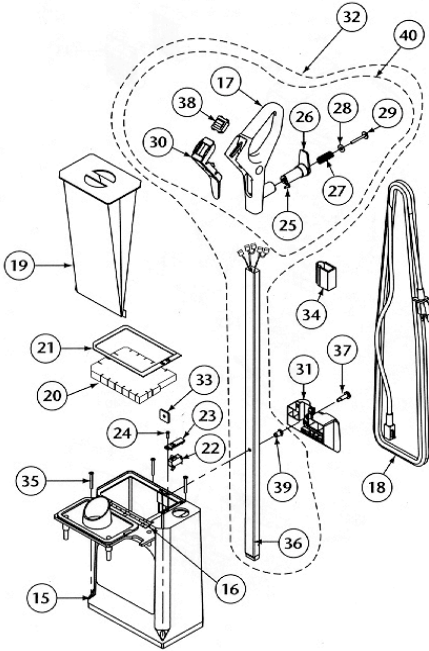

UV5 Handle Assembly and Filter Housing/Cover

Ref	Part No.	Description	Qty
1	B230384	Bag Housing Cover	1
2	B230336	Plate, Bag Cover Nozzle	1
3	B230337	Duct, Bag Cover	1
4	B230338	Access Port Plug	1
5	B230339	Seal, Duct/Bag Cover Plate	1
6	B230340	Seal, Duct Inlet	1
7	B230341	Latch, Release, Bag Cover	1
8	B230342	Flex Plate, Bag Cover Latch	1
9	B160549	Seal, Gasket, Bag Cover	1
10	B230343	Springs (2), release button	2
11	B230344	Spring, Bag Cover Latch	1
12	B230345	Screws: 4.2mm x 9.5mm	4
13	B230346	Screws: 4.2mm x 38mm	4
14	B200629	Filter Cover Kit (parts 1-13)	KT
15	B230347	Bag Housing Asy w/hinge & decal	1
16	B230349	Rivet F/Bag Housing Assembly	6
17	B230350	Handle w/Over Mold & Decal	1
18	B160550	38' Power Cord w/strain relief	1
19	B700096	Disposable Paper Bag	1
20	B160552	Motor Intake Filter	1
21	B230351	Seal, Gasket Bag Housing	1
22	B230352	Switch, Filter, Lock-out	1
23	B230353	Cover, Filter Switch, Lock-out	1
24	B230354	Screw 2.9mm x 13mm (switch cover)	1
25	B230355	Screw M4 x 10mm x.07pitch (hndl assembly)	1
26	B160553	Bracket, Cord Wrap	1
27	B230356	Compression Spring, Cord Wrap Bracket	1
28	B230357	Washer, Compression Spring	1
29	B230358	Screw, Cord Wrap 4mm x 38mm	1
30	B230359	Handle Bezel w/screws	1
31	B230360	Carry Handle w/Tool Caddy	1
32	B160554	Handle Tube Assembly Complete (#17, 25-30, 36, 38, and 39)	1
33	B160555	Handle Plate Nut	1
34	B230361	Strain Relief Clasp	1
35	B230346	Screw, Phillips, 4.2mm x 38mm	4
36	B230363	Handle Tube w/wire harness, rivet nut/plug	1
37	B160556	Screw, Handle Assembly	1
38	B160557	Rocker Switch, on/off	1
39	B230364	Bushing, Handle Tube	1
40	B200630	Handle Kit (#17, 25-30, 38)	1