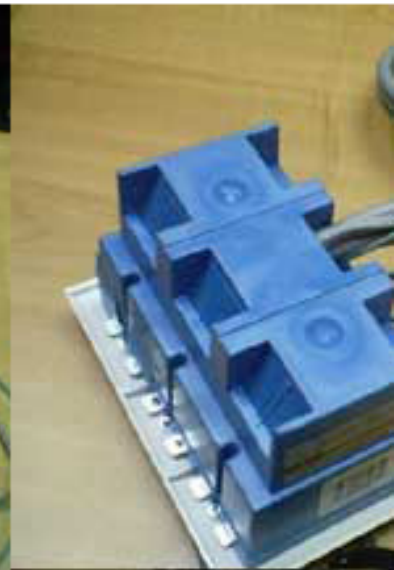

>

Model Number: 20240102

Convert Portable to a Truckmounted Carpet Cleaning Machine and Leave outside with Generator Reel Power Cord 20240102

Manufacturer: Clean Storm

Turn your portable into a truckmounted carpet cleaning machine and leave it outside. Package is designed to use with auto fill and auto dump machines that have at least 6 stages of vacuum (use vacuum booster in home) or 8 or more stages of vacuum so you can leave in your truck or trailer while cleaning. This package is half price shipping from purchasing seperatly. The main idea here is that you always use your customer power supply first from their own 220 volt electric close dryer plug first, then regular outlets, and as a last resort your electric start generator. Please note anytime you are using a 220 volt converter your are required to test the voltage before use. "Just because it plugs in does not mean it is OK to use!" Purchase a tester for few dollars more here.

Examples of the type of equipment that would work with Goliath Extractor, Mytee M5 with Vacuum Booster.

Package includes:
50 ft 220 volt 10-3 Extension power cord

F193 220 Volt 50 ft 10-3 Extension Cord

3 Gang Converter Box

Steambrite Supply

>

>

SBM220X110X6 220 Volt to 110 Volt Converter W/ 6 GFCI Outlets

4 prong 30 amp 220 volt to 3 prong 30 amp 220 volt converter

SBM220 30 4X 220 Volt Converts 4 Prong 30 amp to 3

9100 Surge Watt Generator with electric start

>

Steam

>

BE-9000ER BE Pressure Supply: PowerEase 9000 watt Generator Electric Start 7100 watt run

100 ft Garden hose reel with 3/8" high temperature rated hose