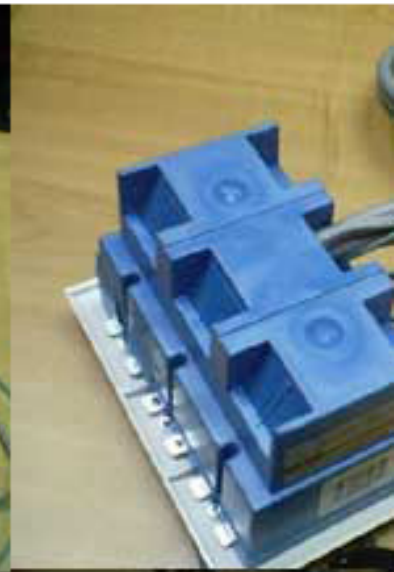

>

Model Number: 20240102

Convert Portable to a Truckmounted Carpet Cleaning Machine and Leave outside with Generator Reel Power Cord 20240102

Manufacturer: Clean Storm

Turn your portable into a truckmounted carpet cleaning machine and leave it outside. Package is designed to use with auto fill and auto dump machines that have at least 6 stages of vacuum (use vacuum booster in home) or 8 or more stages of vacuum so you can leave in your truck or trailer while cleaning. This package is half price shipping from purchasing seperatly. The main idea here is that you always use your customer power supply first from their own 220 volt electric close dryer plug first, then regular outlets, and as a last resort your electric start generator. Please note anytime you are using a 220 volt converter your are required to test the voltage before use. "Just because it plugs in does not mean it is OK to use!" Purchase a tester for few dollars more here.

Examples of the type of equipment that would work with Goliath Extractor, Mytee M5 with Vacuum Booster.

Package includes:
50 ft 220 volt 10-3 Extension power cord

F193 220 Volt 50 ft 10-3 Extension Cord

3 Gang Converter Box

Steambrite Supply

>

>

SBM220X110X6 220 Volt to 110 Volt Converter W/ 6 GFCI Outlets

4 prong 30 amp 220 volt to 3 prong 30 amp 220 volt converter

SBM220 30 4X 220 Volt Converts 4 Prong 30 amp to 3

9100 Surge Watt Generator with electric start

Steambrite

>

BE-9000ER BE Pressure Supply: PowerEase 9000 watt Generator Electric Start 7100 watt run

100 ft Garden hose reel with 3/8" high temperature rated hose