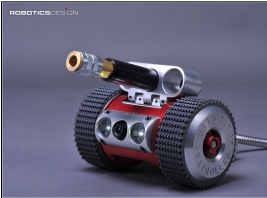

>

Model Number: ARI-10

Robotic Designs Anatroller ARI10 Robotic Air Duct Cleaner

Manufacturer: Robotic Design

Robotic Designs Anatroller ARI10 Robotic Air Duct Cleaner

We include a tablet PC and a GOPRO camera and made the carrying and control case more innovative.

The ANATROLLER[®] ARI-10 is a highly manoeuvrable miniature mobile robot, designed to be easily deployed in seconds and work in both vertical and horizontal ducts. This robot is specialized for professional inspection, brushing, coating and disinfecting operations in metallic ductwork. A built-in high resolution camera and removable 360[°] rotating full HD cameras provide the most effective solution for professional duct inspection.

The ANATROLLER ARI-10's unique movement system allows it to clean and inspect metallic ducts vertically. It is equipped with a removable module on top of its base, which contains extra lighting and the customizable tool holder.

This robot represents the most significant advance to duct cleaning equipment commercially available, thanks to its small size, stain-less steel cable, two wheel drive train and HD cameras, enabling HVAC contractors to leave every duct spotless, distinguishing you from your competition by ensuring satisfied clients every time the ANATROLLER ARI-10 is used.