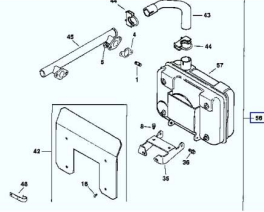

>

Model Number: 2478615-S

Kohler 24 786 15-S Starter Side Exhaust for CH18 HP - 750 cc Series engines GTIN
087206459634

Manufacturer: Kohler

Kohler 24 786 15-S Starter Side Exhaust for CH18 HP - 750 cc Series engines