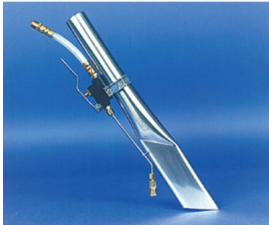

>

Model Number: CV20A-400

PMF CV20A-400 Crevice Tool 18in Long Open External Spray (400psi Aluminum Valve) Hand Wand Crevice

Manufacturer: Production Metal Forming

Production Metal Forming Inc. is the largest manufacturer of carpet wands, upholstery tools, valves and other accessories for carpet and upholstery cleaning industry. We created the patented Hide-A-Hose and the patented Internal Spray Detailer. We also make proprietary items for OEM manufacturers of the industry. PMF's reputation is built on first-rate customer service and quality products "Made in the USA."

Crevice Tools External Spray Crevice Tool (Aluminum Valve)
CV20A-400psi, aluminum valve,

Open spray design allows use with cleaning pressures under 200 psi.

Clean those extra tight areas between obstacles

All Stainless steel including nuts and bolts

• flattened reach

Available in 3 different pressures from 120psi to 500psi

High pressure models come with 1ft. whip, low pressure has a • whip (plastic valve shown in image above)