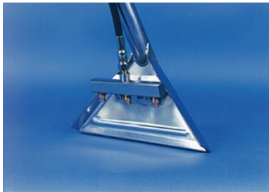

>

Model Number: W15253

PMF W15253 Standard Wand Multi-jet 3 Jet 300 psi 12 Inch Wide 1.5 Inch Stainless Steel Pipe

Manufacturer: Production Metal Forming

Production Metal Forming Inc. is the largest manufacturer of carpet wands, upholstery tools, valves and other accessories for carpet and upholstery cleaning industry. We created the patented Hide-A-Hose and the patented Internal Spray Detailer. We also make proprietary items for OEM manufacturers of the industry. PMF's reputation is built on first-rate customer service and quality products "Made in the USA."

Standard Wands Multi-jet 3 Jet 300 psi  
W15253-3 jet, 300psi

2-4 jet models available  
Interchangeable manifolds  
Brass vee jets  
All stainless steel including nuts and bolts  
Stainless steel jets available at extra cost  
Replaceable wand glides  
Stiffener ribs to prevent edges from being sucked together  
Comfort grip assist handle