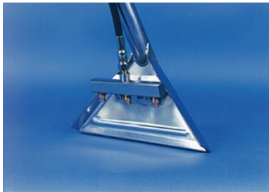

>

Model Number: W15502

PMF W15502 Truck Mount Wands 12 Inches Wide 1-1/2 inch Pipe 2 jet Multi-jet

Manufacturer: Production Metal Forming

Production Metal Forming Inc. is the largest manufacturer of carpet wands, upholstery tools, valves and other accessories for carpet and upholstery cleaning industry. We created the patented Hide-A-Hose and the patented Internal Spray Detailer. We also make proprietary items for OEM manufacturers of the industry. PMF's reputation is built on first-rate customer service and quality products "Made in the USA."

Truck Mount Wands Multi-jet 1-1/2 inch, 2 jet  
W15502-1-1/2 inch, 2 jet

All of the same superior features as the 1 jet models  
All stainless steel including nuts and bolts

Note: Quick disconnects are not included with tool. Please add connectors to your shopping cart...

Foster: 1/4in Male Brass Quick Disconnect QD

Foster: 1/4in Female Brass Quick Disconnect QD

Foster: 1/4in Male/Female Set Brass Quick Disconnect QD

PMF has been in business for 33 years now and growing. We are a family owned business with many long time employees who are considered family to us. Our employees craft each tool expertly and each one is made with great care and attention to detail.