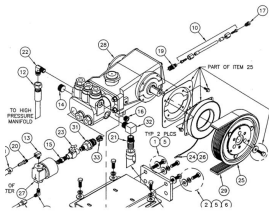

>

Model Number: 86190720

Cat Pump 86190720, 56.3 Compatible With Prochem Performer, 805 41-905046

Manufacturer: Cat Pumps

Cat Pump 56.3 Used On Prochem Performer 805

*Availability: This product was added to our catalog on Monday 03 November, 2014*