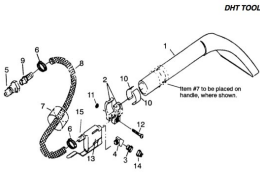

>

Model Number: 86031920

Windsor DHT Replacement Wand Head 41105 - 8.603-192.0 - 86031920

Manufacturer: Karcher Pressure Washing

Windsor DHT Replacement Wand Head 41105 / 8.603-192.0 / 86031920

#1 in the photo