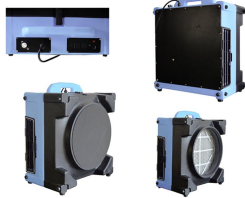

>

Model Number: AS110001

Clean Storm Super Scrub 500 Portable HEPA Air Scrubber AS110001

Manufacturer: Clean Storm

Clean Storm Super Scrub 500 Portable HEPA Air Scrubber AS110001 IN STOCK

Xactimate Code: WTRNAFAN

120 volt @ 2 amps

Fan High: 1450 RPM - 500 cfm (clean filters and no ducting)

800 cfm empty

Low speed 1.8 amps 310 cfm (clean filters and no ducting)

Recessed Adjustable fan speed controller

Safety Certified ETL/ cETL / SAA / CE

GFCI outlet installed allows for 12 amps with air scrubber turned off or 10 amps with air scrubber turned on

25 ft power cord

Intake is 16.25" OD

Xactimate Code: WTRNAFAN

Filter sizes 18-1/4" x 18-1/4" x 2-9/16" (465 X 465 X 65)
rating h13

17-7/8 x 17-7/8 x 1 (455 X 455 X 22)
rating g4

New unit includes 2 free filters installed.

Use Weight 40 lbs

Shipping weight 42 lbs 22" X 24" X 14"

18 units can ship on a pallet / skid (42 lbs).

83-1/2"H X 44"W X 45-1/2"D

18 units = 798 lbs.

Final shade or color is not guaranteed but usually ships in the blue family.

Compare to current or past OEM associations:

Contair SB-500

OdorStop OS500

B01CCV4UYG

BlueDri AS-550

BD-AS-550-BL

BlueDri BD-AS-550-BL

Mounto AF500

B06Y5HXB3W

Costway

24042-CYPE

B07SM6NL85

hepa 500

F284