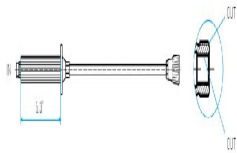

>

Model Number: 28.201

Mosmatic 28.201, LAS Wand, with Filter Sieve/Hard Plastic Handle 10 in

Manufacturer: Mosmatic Pressure Washing Equip

Mosmatic 28.201 LAS Wand with Filter Sieve/Hard Plastic Handle 10 in