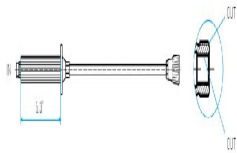

>

Model Number: 28.205

Mosmatic 28.205, LAS Wand, with Filter Sieve/Hard Plastic Handle, 30 in

Manufacturer: Mosmatic Pressure Washing Equip

Mosmatic 28.205 LAS Wand with Filter Sieve/Hard Plastic Handle 30 in