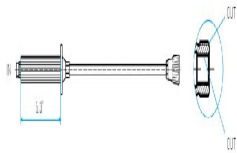

>

Model Number: 28.302

Mosmatic 28.302, LAS Wand, with Filter Sieve/Hard Plastic Handle, 14 in with 1/4 in NPTM

Manufacturer: Mosmatic Pressure Washing Equip

Mosmatic 28.302 LAS Wand with Filter Sieve/Hard Plastic Handle 14 in with 1/4 in NPTM