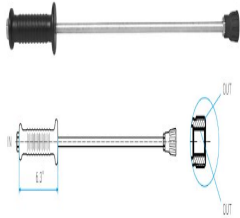

>

Model Number: 28.415

Mosmatic 28.415, LAH Wand, with Filter/Polyurethane molded soft handle, 30 in G3/8 in F X G3/8 in M 1/4 in NPTF

Manufacturer: Mosmatic Pressure Washing Equip

Mosmatic 28.415 LAH Wand with Filter/Polyurethane molded soft handle 30 in G3/8 in F X G3/8 in M + 1/4 in NPTF

Mosmatic wands made of high quality stainless steel are the standard in your wash bay. The solid construction and the unique workmanship ensure longevity and value. Each wand has a modular design which allows for individual customer requirements.