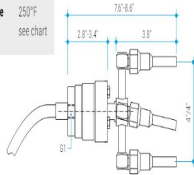

>

TECHNICAL DATA

Model Number: 81.934

Mosmatic 81.934, Spider - Complete Spinner, TC/stainless, TRS 4 in 1/2 in NPT-F 4x 14.901 and nozzles

Manufacturer: Mosmatic Pressure Washing Equip

Mosmatic 81.934 Spider - Complete Spinner, TC/stainless TRS 4 in 1/2 in NPT-F, 4x 14.901 and nozzles

Availability: This product was added to our catalog on Tuesday 10 January, 2017