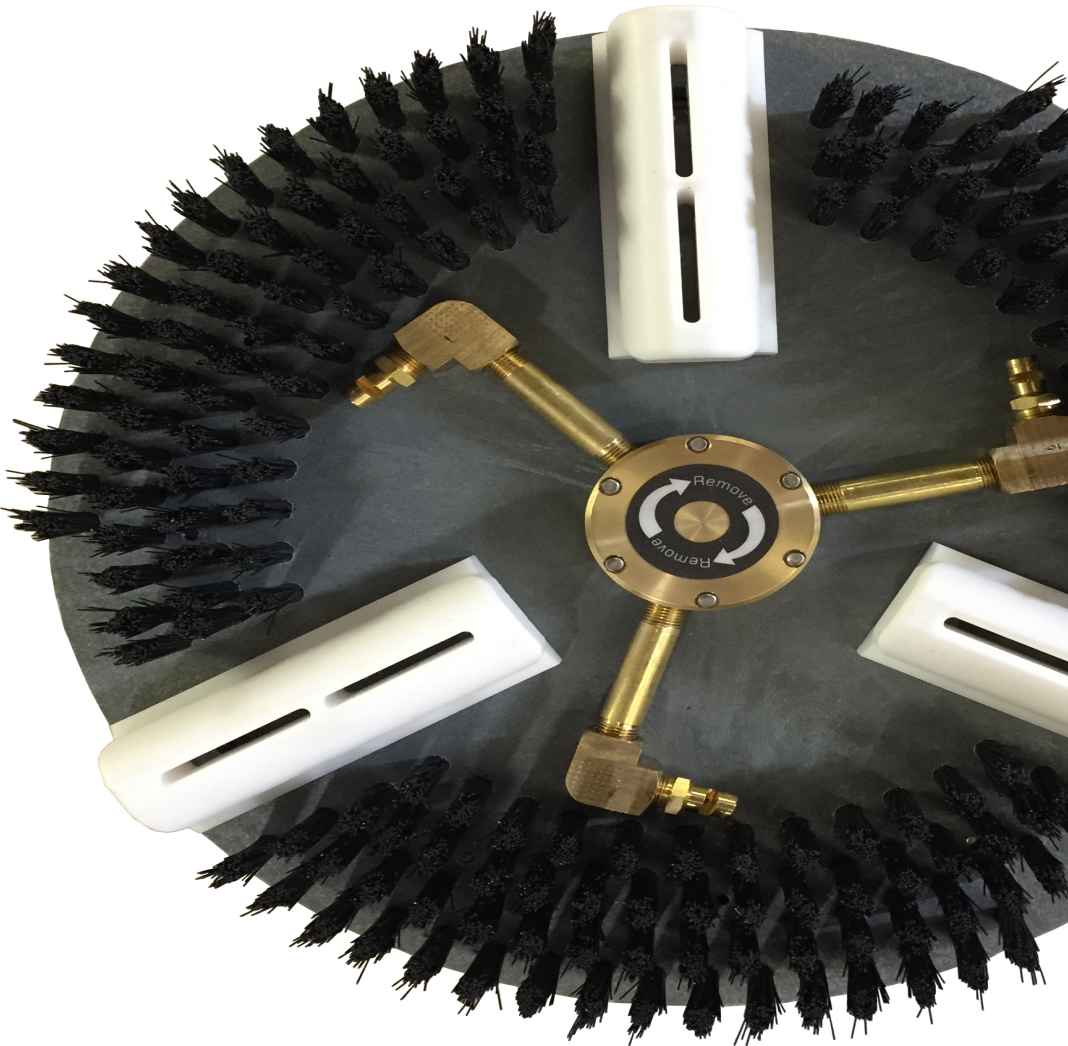

>

Model Number: 12-CBH-LH-I-TF

Rotovac 12-CBH-LH-I-TF 12 in carpet brush head with teflon glides for 360i machine

Manufacturer: Rotovac

Rotovac 12-CBH-LH-I-TF 12 in carpet brush head with teflon glides for 360i machine

Steambrite Supply

Steamrite

>

The Carpet Brush Extraction Head has 3 Teflon Glide vacuum ports and 3 spray jets incorporated into a brush head to give the extra agitation needed to restore those super dirty commercial carpets. The Teflon glides allow the head to run super smooth on residential and commercial glue down carpet.

#### Rotovac 360i Product Details

The Rotovac 360i is a Patent Pending Rotary Extraction Power Head that utilizes rotary vacuum heads to thoroughly deep clean carpet with hundreds of multi-directional cleaning passes. The 360i weighs only 39 lbs and is extremely easy to use as it operates in a self propelled side to side motion. Simply stated, "The 360i cleans better with less effort."

Works with any Portable Extractor or Truck Mount

The Rotovac 360i is air flow calibrated to work with any portable or truck mount extractor that uses a standard 12" wide cleaning wand. Give your business a boost and your back a break by hooking up the 360 to your existing portable or truck mount.