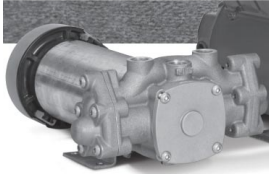

>

Model Number: 1XP075.075

Cat 1XP075.075, 500psi .75 Gpm 1/3Hp, DC Motor Water Pump Rotovac Carpet Cleaning Machines, Karcher 89247270

Manufacturer: Cat Pumps

Cat 1XP150.051 Mytee 400psi Water Pump Carpet Cleaning Machines
DIRECT DRIVE MOTORIZED PLUNGER CAT PUMP, 400 PSI, 1/3 HP motor, piston pump.

PSI
500

Motor
1/3 HP

Volt
120

Max Flow
.75 gpm

Min Pressure
100 psi

Max Pressure
500 psi

Inlet Port Size
.38

Discharge Port Size
.38

RPM
1750

>

Drive Type
S

Product weight
22 lbs.

Shipping weight
24 lbs

Sales Brochure

Compare to current or past OEM associations:

Karcher 89247270

Cat Pump 8136 Motor Only / Ametek B4CPM-167 Plus Base / Used in
Rotovac Enduro 1XP

>

Cat Pump Manual

- Self-Priming – just turn it on.
- Cat Pumps’ exclusive Super Flow Technology
- Patented Greaseless Design
 - Greaseless = no maintenance
 - Greaseless = no grease stains
 - 100% sealed wet end = no leakage
- Solid Ceramic Plungers
 - Improved Seal Life – ceramic won’t score like stainless steel plungers
 - Ceramic plungers don’t require changing when replacing seals
- Conveniently located Ports
 - Easy to assemble and maintain
 - Improved Inlet conditions
- Proven High-Pressure Seals
 - Consistent quality
 - Life measured in thousands of hours
- Keyed Shaft
 - Pump can operate with clock-wise or counter clock-wise motor rotation
 - Stronger than a threaded connection
- Industrial Motor
 - CE, UL and CSA Recognized
 - 50 or 60 Hz
- Easy to Drain
 - Faster service
 - Less mess