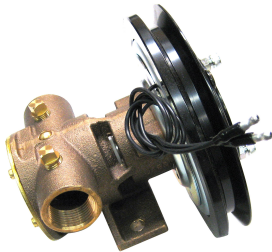

>

Model Number: 11860-0045

Flojet Jabsco 11860-0045, Clutch Pump 23 gpm 1inch, NPT Inlet 12 VDC Clutch

Manufacturer: Flojet

Flojet Jabsco 11860-0045 Clutch Pump 23 gpm 1inch NPT Inlet 12 VDC Clutch

Features

Jabsco electro-magnetic 23 gpm clutch pump having 1" NPT inlet size features 34.6 psi maximum pressure rating

Constructed from marine quality bronze and stainless steel for ruggedness and reliability

- Easy to service and maintain
- Inexpensive to buy and operate
- Will tolerate abrasive wear
- Handles hard and soft solids without clogging
- Can pump in either direction
- Will not airlock

- 1-B belt pulley
- Replaceable wearplate
- Self-priming from dry up to 2.4 m

Factory Brochure

Specifications

Brand Name Jabsco MFR Part

Number 11860-0045 UPC 671880007993 UNSPSC 40151500 Item Clutch

Pump Type Electro-Magnetic, Self-Priming Series 11860 Flow Rate 23 gpm Inlet Size 1 in NPT Maximum Head 80 ft Maximum Pressure 34.6 psi Mounting Type Hood Bearing Type Ball, Twin Row Body Material Bronze Impeller Material Nitrile Shaft

Material Stainless Steel Seal Type Mechanical Seal

Material Carbon/Ceramic Dimensions 6-3/16 in Length x 7 in Height Application For Marine, Industrial and Farming

.
Optional

The above pump is factory installed on: