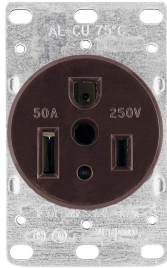

>

Model Number: 6-50R

Eaton Nema 6-50R Flush Mount Receptacle 1254-BOX 50 Amp 250-Volt Heavy Duty Grade

Manufacturer: Steambrite MFG

Eaton Nema 6-50R Flush Mount Receptacle 1254-BOX 50-Amp 250-Volt Heavy Duty Grade

The Eaton 1254-BOX 50-Amp 250-Volt Heavy Duty Grade Flush Mount Power Receptacle is ideal for any high amperage industrial or commercial power connectivity application.

It is perfect to have installed in any garage, workshop, or warehouse.

This flush receptacle features a heavy gauge galvanized steel mounting strap and a glass-reinforced nylon body.

It uses 50-amps with 250-volts and has 2-pole, 3-wire feature.

The Eaton 1254-BOX 50-amp 250-volt Heavy Duty Grade Flush Mount Power Receptacle has at its disposal a broad selection of wall plates available. This flush receptacle is the perfect amenity for anyone who uses high amperage appliances regularly and because of its durable material and sustainable features, it is product that can be trusted.