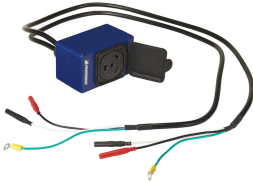

>

Model Number: 89778

Powerhorse 89778 Parallel Cable Kit - Connects 2000 Watt or 2300 Watt Inverter Generators Model DPC-003

Manufacturer: Powerhorse

Powerhorse 89778 Parallel Cable Kit — Connects 2000 Watt or 2300 Watt Inverter Generators, Model # DPC-003

Description

This Powerhorse Parallel Cable Kit allows connecting two Powerhorse 2000 or 2300 Watt inverter generators for home standby power, providing up to 3600 watts of rated power for larger appliances. Includes an extra 30 Amp 120 Volt RV outlet for added convenience when camping and more.

What's Included

(1) Parallel cable kit

Features

- Connects two Powerhorse 2000 Watt or 2300 Watt inverter generators (Item# 83169) for home standby power
- Provides up to 3600 watts of rated power for larger appliances

Specifications

Item#
89778

Brand
Powerhorse

Ship Weight

2.5 lbs

Application
Parallel Kit

Amps
30

Volts
125/250