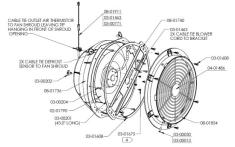

>

Model Number: 108407

Legend Brand 108407 Drieaz Blower Motor Assembly for 7000, Syclone, 2800i, 3500i. Former part S559 02-01612 All Sales Final

Manufacturer: Legend Brand

Legend Brand 108407 Drieaz Blower Motor Assembly for 7000, Syclone LGR145XLi, 2800i and 3500i.

Wet location fan and motor assembly

For use in Phoenix 200 Max, R175, R200, R250, LGR145XLi, 7000xli, 2800i, and 3500i dehumidifiers

Former part numbers Include:

- S559
- 02-01790
- 02-01612
- 108407
- Uom
- 02-01612

All sales final. What does this mean?

2024-07-23 Legend brands stated if this item wobbles in any fashion it was caused by shipping and will not be replaced. This includes items that arrive with zero box damage and box dents. We have submitted past issues with the factory showing how we bubble wrap each item extensively and they refuse to supply the dealer or the end user with a replacement. No shipping claim can be filed with UPS / Fedex / US Post Office since the box will have zero damage along with item with zero damage. This means if you purchase this items and it wobbles or does not work, we will not purchase a replacement unit for you for free any longer. For years we took our $4 profit we were paid for selling these and would purchase a replacement $200+ item out of our own pocket if any issues with the item took place. We can no long afford to keep replacing these for free. Purchasing this part means you do so at your own risk.

<https://www.google.com/url?sa=t&source=web&rct=j&opi=89978449&url=https://www.cleanservinc.com/catalogsearch/result/%3Fq%3DLegend%2B&and%2B108407%2BDri-Eaz%2BBlower%2BMotor%2BAssembly%2B7000LGR%2BXLi&ved=2ahUKEwj31eiboeeNAXVo78kDHUcsHBgQFnoECB8QAQ&usg=AOvVaw2ewQKpppq8AdXutZ6nxQ11> $270.10

<https://www.google.com/url?sa=t&source=web&rct=j&opi=89978449&url=https://partsfloodequipment.com/blower-assembly-part-number-s559-formerly-listed-as-02-01612/&ved=2ahUKEwj31eiboeeNAXVo78kDHUcsHBgQFnoECDgQAQ&usg=AOvVaw342_TLBwRAPPJg30ovqeMj> $271.66