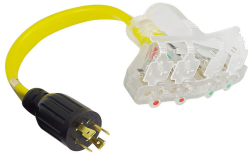

>

Model Number: 20210421

Generator Power Adapter L14-30P Plug To Quad 5-20R Receptacle 20210421

Manufacturer: Clean Storm

Generator Power Adapter L14-30P Plug To Quad 5-20R Receptacle 20210421

ADAPTER CORD: NEMA L14-30P to (4) 5-15/20R adapter ,30Amp 125/250Volt 4-Prong Locking Male Plug are used fo most household tools and electrical appliances, very suitable for distributes temporary power at job site or campsite.

HIGHT QUALITY MATERIAL: STW 10/4 30Amp Copper wire With 600Volt Anti-Cold weather Jacket,features excellent abrasion, oil and moisture resistance and flexibility. It should last for a long time even with rugged use.

Produc Specification: Support max 30 Amp overload, 125/250V, max wattage 7500 watts, 1.5 feet,4-Prong 10 Gauge Distribution Cord with L14-30/ 4X 5-20R female receptacle.

SAFETY ASSURANCE: Adapter are UL complianti¼œThe clear end receptacles with dust protection caps, provide optimum performance and added safety.