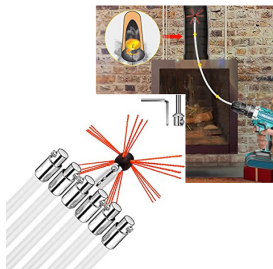

>

Model Number: 20220223

Clean Storm 20220223 Rotary Chimney Soot Cleaning and Sweep Kit 20 Feet Drill Driven for Fireplace Flue

Manufacturer: Clean Storm

Clean Storm 20220223 Rotary Chimney Soot Cleaning and Sweep Kit 20 Feet Drill Driven for Fireplace Flue

About this item

- **Durable Nylon Rods:** The flexible chimney cleaning kit contains 6 rods, each rod 1 meter in length. Made from nylon, durable, elastic, and chemically resistant. Designed with round fittings will not damage the flue when in motion.
- **Spins Forward & Reverse:** With a flexible Brush head, this chimney sweep is easy to rotate at high speed with a drill. It allows you to run your drill in both forward and reverse.
- **Easy & Quick Locking:** The durable rods of this soot eater rotary chimney cleaning system can be linked together or disassembled to adapt pipe length. No screw-in, easy to connect, and detach.
- **Simple To Use:** The gardus soot eater supports power sweeping and hand sweeping. Just attached it to a power drill, it will effectively sweep away soot. Keep your family safe and return you a clean chimney.
- **Wide Application:** Our Flexible rods can clean around tight bends and 45-degree angles with ease, getting right to the corners. The chimney sweep tools can clean all shapes of metal or brick chimney.

Chimney Sweep Kit 20FT

Cleaning your stove by yourself! With this premium chimney sweep kit, you can effectively sweep away soot from bottom up. No ladders needed. The kit contains 6 rods that are easy to connect and detach. The bristles are also stiff and durable for years. You can use it for power sweeping or hand sweeping. Suitable for both metal flues and brick chimneys of different shapes.

- Premium Material
- Easy To Operate
- High Efficiency
- Wide Application

Specifications:

- Material: Nylon
- Main Color: White
- Overall length: 6m

>

- Brush length: 30mm
- Brush Cleaning Range: 4"-12"
- Male Thread Size: 1/2"
- Strand Cleaning Diameter: 12"-24"
- Spanner Size: 17mm