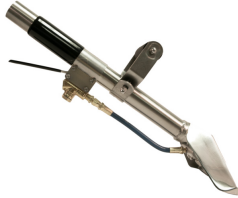

>

Model Number: S15PC-15

PMF S15PC-15 Inch Stair Carpet Cleaning Wand Tool AW39 8.628-535.0 86285350 78519

Replaces Prochem Limited Stock

Manufacturer: Production Metal Forming

PMF S15PC-15 Inch Stair Wand For Carpet Cleaning Tool AW39 8.628-535.0

86285350 78519 (Replaces Prochem 8.628-535.0 Stair wand build by PMF)

Limited stock This stairtool is only available in a limited quantity to clear discontinued Prochem stock.

800 psi brass valve

1-5" OD tubing

1.5" OD vacuum hose connection

No QD for water hose connection, please add to order

Assist handle

Dual 8001.5 Vee jet spray

15" long

6" wide cast head

All stainless steel construction

Made in the USA

This heavy-duty truck mount stair tool allows high productivity stair cleaning!

The exclusive Velvet Touch valve assembly reduces hand fatigue and the adjustable grip lets you apply extra pressure where you need it.