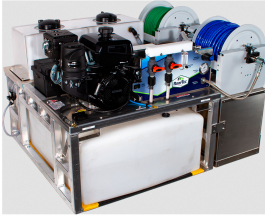

>

Model Number: 125224

Legend Brands 125224 Rooftec XCS500 Soft Wash And Pressure Wash Machine Freight Included
221005 2605-2011

Manufacturer: Legend Brand

Legend Brands 125224 Rooftec XCS500 Soft Wash And Pressure Wash Machine
221005 2605-2011

This machine package includes most everything you need to start cleaning residential exterior surfaces.

The XCS 500 RoofTec System has ability to soft wash and pressure wash all with the same equipment.

The XCS500 is designed for quick setup, chemical adjustment on the fly and years of hassle-free operation.

Specifications:

Pressure: Adjustable: 100-2500 psi

Engine: 14 HP Kohler: 900 RPM (idle) - 2500 RPM (max)

Pump: General Pump: 5.5 gpm (max); 1785 RPM (max)

Solution Flow: 0 - 10 GPH

Features:

Quickly shift from soft washing to pressure washing without changing hoses, saving time

Easily adjust between 0 and 6% bleach concentration with SH metering system

Reliable and quiet Kohler engine can run for 7 hours on a single tank of gas

Comes with live hose reels that hold 200 ft. of solution hose and 100 ft. of fresh water hose

Spray up to 50 feet for easy roof and siding cleaning from the ground

Fits into a pick-up truck or trailer

Machine Brochure

User Chemical Guide

OtherFaq's

Owners Manual

Availability: This product was added to our catalog on Friday 04 August, 2023