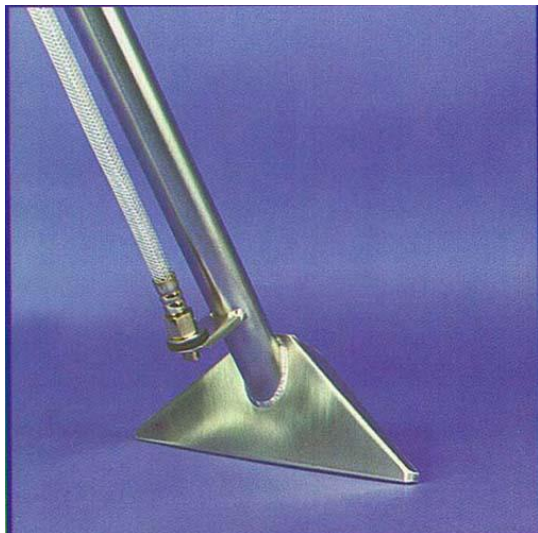

Equipment: Carpet Cleaning > Wand > 6 - 10 Inch Mini Wands > 10 in Carpet wand

10 in Carpet wand

Model : W15101
10 in Carpet wand

Manufacturer : Producton Metal Forming

A 1 1/2" stainless steel wand designed for use with 4 to 6 gallon extractors.