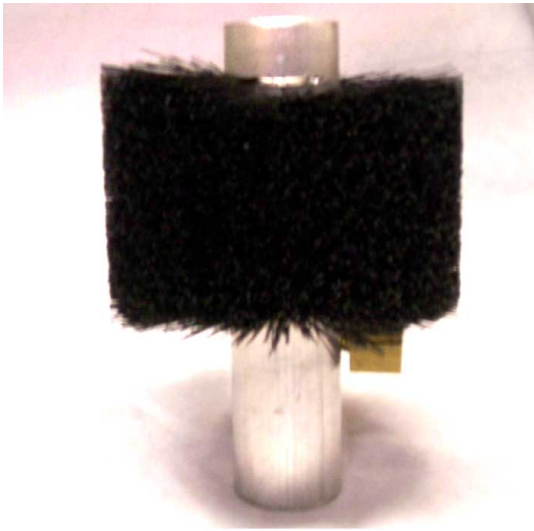

Equipment: Air Duct > Air Duct Brushes & Attatchments > Manual Air Duct Brush: 4inch Circular

Manual Air Duct Brush: 4inch Circular

Model : DB4

Manual Air Duct Brush: 4inch Circular

Manufacturer : Steambrite MFG

Overstock Special

Take 25% off of any manual air duct brush with the purchase of any Turbo brite Gold, or Turbo Brite Silver package today!

These manuall air duct brushes are an economical way to maintain your air ducts. All round brushes are 3 inches thick and hooks to a standard 1 1/2" vacuum hose cuff. All the rectangle brushes accept the 2" vacuum hose cuff. The thickness of the 8 X 19 Rectangle brush is 6"