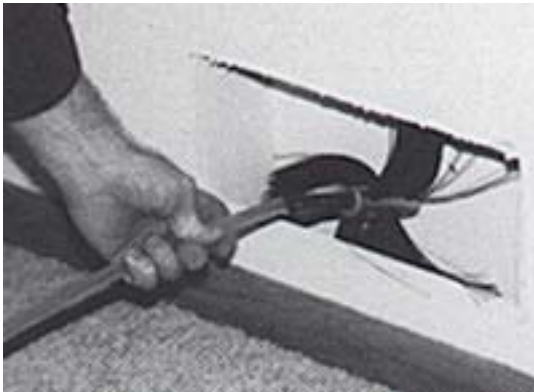

Equipment: Air Duct > Cable Driven Air Duct Systems > Nikro: 15' Rotary Brush Cable System

## Nikro: 15' Rotary Brush Cable System

Model : nikro860286

Nikro: 15' Rotary Brush Cable System

Manufacturer : Nikro

#860286 - These easy to use residential brush systems are extremely flexible, allowing the brush head to navigate corners, drops and risers. The system includes 8" and 12" Nylon brushes and 8" and 12" Silica brushes and is powered by your drill with clutch or one of our drills or drive units.