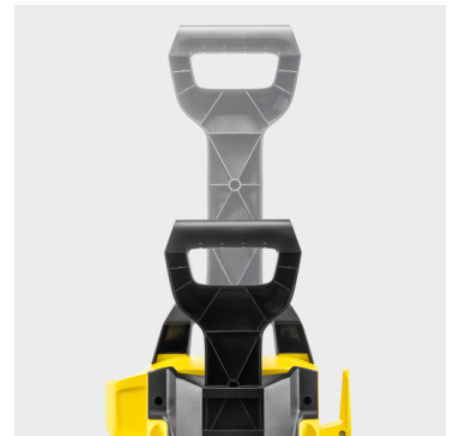

### Equipment

Quick Connect on machine  
 Detergent application: Suction  
 Telescopic handle  
 Integrated water filter

## Spray gun and spray lances with Quick Connect

- Easy attaching and turning - two different spray lances are available.
- Optimal pressure setting - three pressure settings and one detergent setting can be selected.
- Easy control - symbols on the spray lances display the settings that have been set.

## Height-adjustable telescopic handle

- For a convenient pulling height.
- Completely retractable for optimal storage.