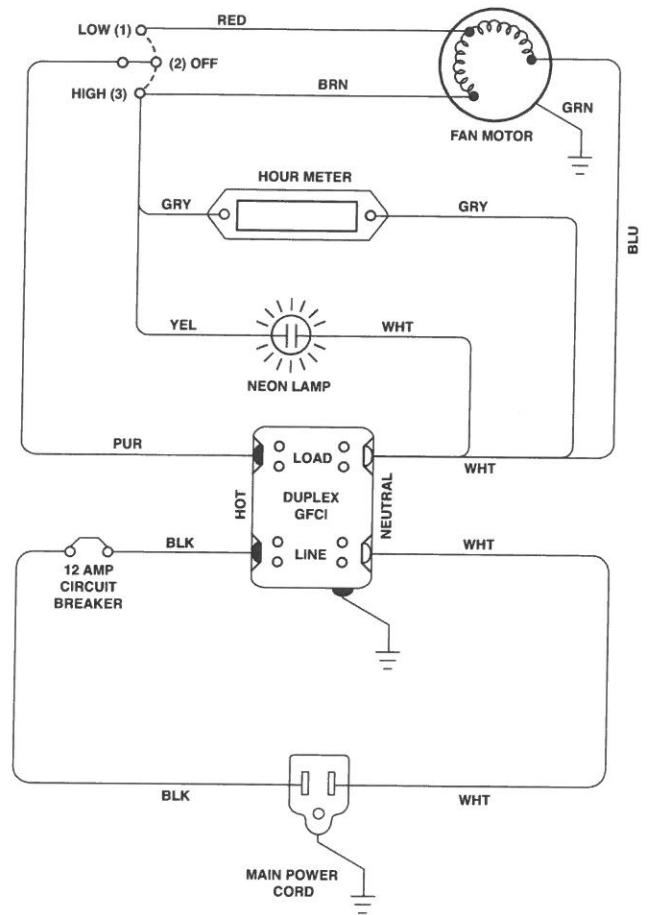

10 Replacement Parts and Optional Accessories

Contact the factory at 1-800-533-7533 to order replacement parts, or optional accessories

- 4025203 Breaker, CKT, 12A
- 4025204 Switch, Rocker, On-Off-On
- 4025205 Outlet, Duplex, GFCI, 15A
- 4025320 Grill, Safety, Intake
- 4025321 Grill, Safety, Exhaust
- 4025460 Axial Air Mover Stand
- 4025299 Stand Hardware Kit
- 4030073 Motor
- 4025095 Blade
- 4028795 Hour Meter

11 Wiring Diagram

Figure 11: Optional stand allows the Axial Air Mover's air flow to be directed in a 360° range of movement. (PN 4025460)

Specifications subject to change without notice.