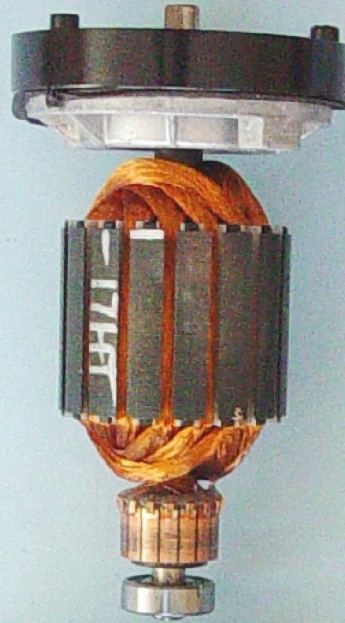

AQUATEC 58-ELK-XXX SERIES REPLACEMENT KIT

LHA (LOWER HOUSING ASSEMBLY)

VHA (VALVE HOUSING ASSEMBLY)