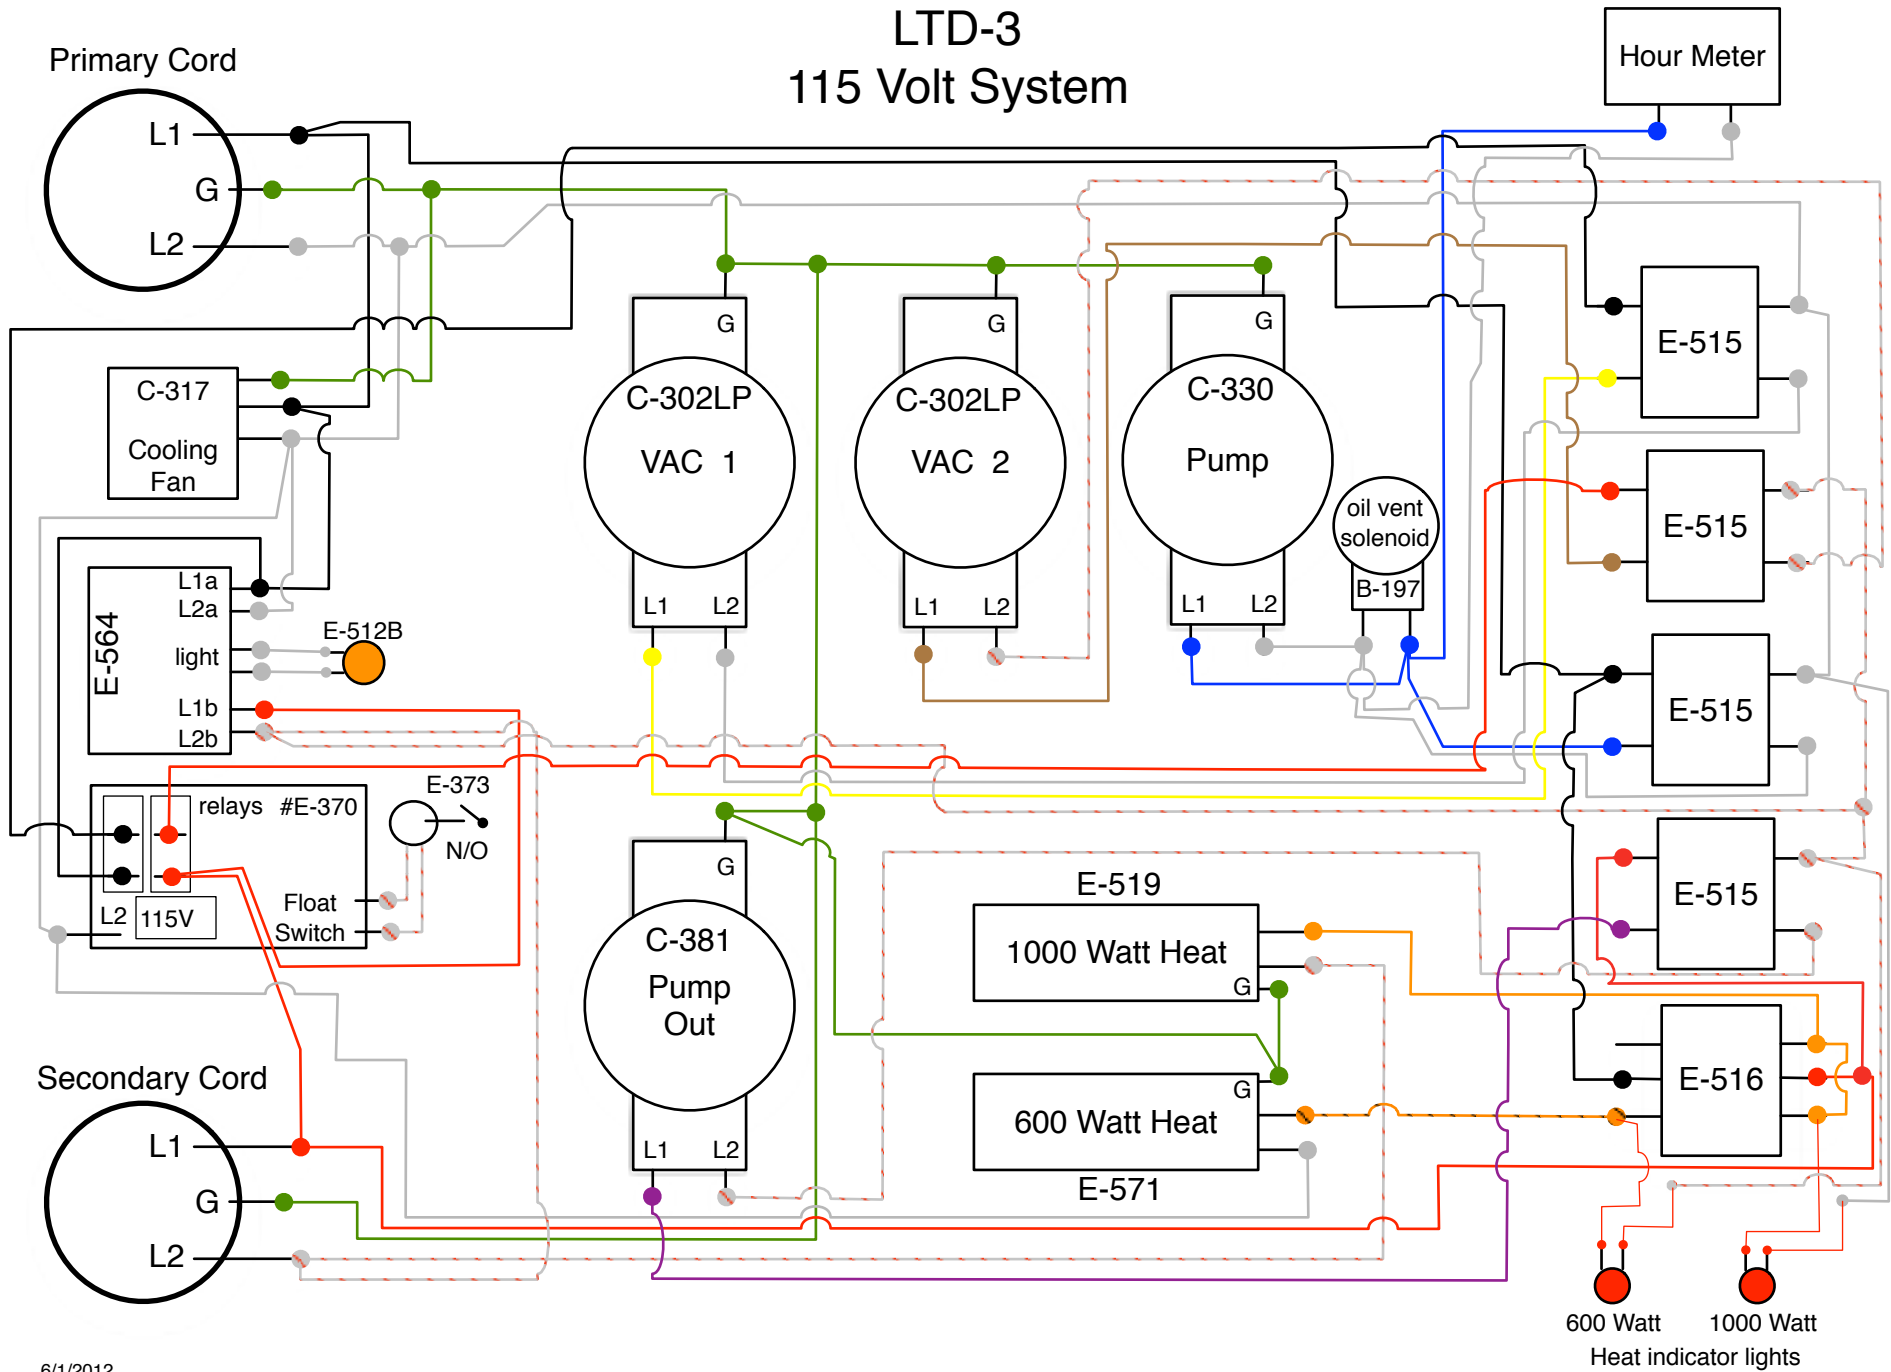

LTD-3 115 Volt System

6/1/2012

Created By:

Date:

Checked By:

Date:

Wiki/Binder:

Date: