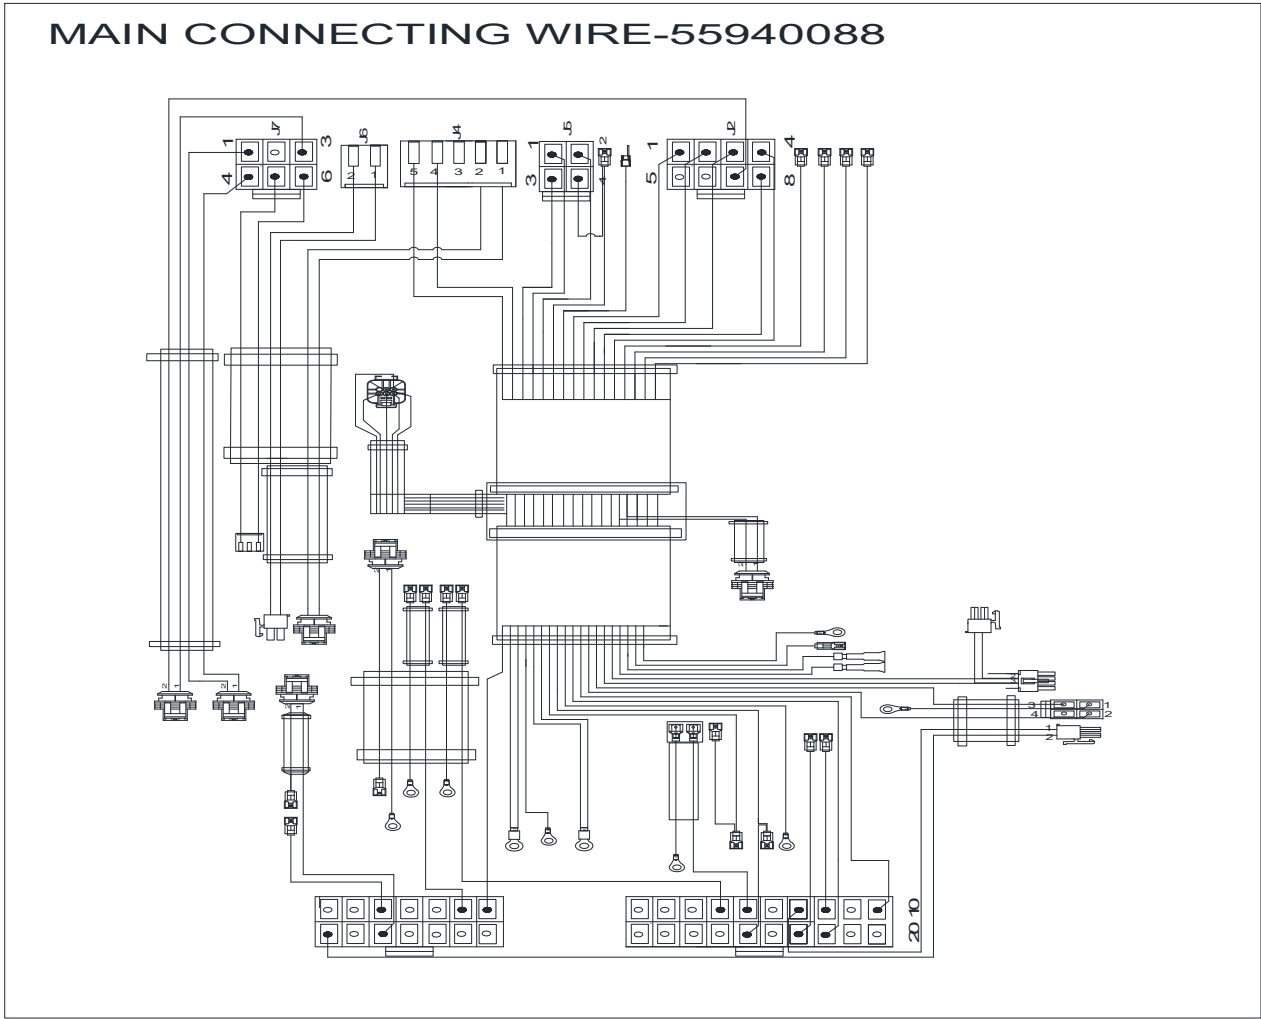

PARTS LIST

OTHER ELECTRIC PARTS ASSEMBLY

PARTS LIST

MAIN CONNECTING WIRE-55940088

OTHER ELECTRIC PARTS ASSEMBLY

Kit	Item	Part No.	Description	Qty
	1	55940120	WIRE F MAIN BRUSH MOTOR	1
	2	55940121	WIRE KIT F EXTERNAL CHARGER	1
	3	55940140	CONNECTOR HOUSING GRID MPC175 G949 RED	1
	4	55940122	WIRE F TRACTION MOTOR	1
	5	55940123	WIRE KIT F SIDE BROOM MOTOR	1
	6	55940124	WIRE KIT F CONTROLLER	1
	7	55940126	WIRE F FUSE	1
	8	55940127	WIRE F RELAY	1
	9	55940139	WIRE F WARNING LIGHT	1
	10	55940141	WIRE KIT F BATTERY	1
	11	55940142	WIRE KIT F POWER SUPPLY CONNECTION	1
	*12	55940143	WIRE KIT F BATTERY CONNECTION TPPL	1
	13	55940125	CIRCUIT BREAKER WIRING HARNESS	1
	14	55940146	VACUUM WIRING HARNESS	1
	15	55940119	MAIN CONNECTING WIRE -55940088	1