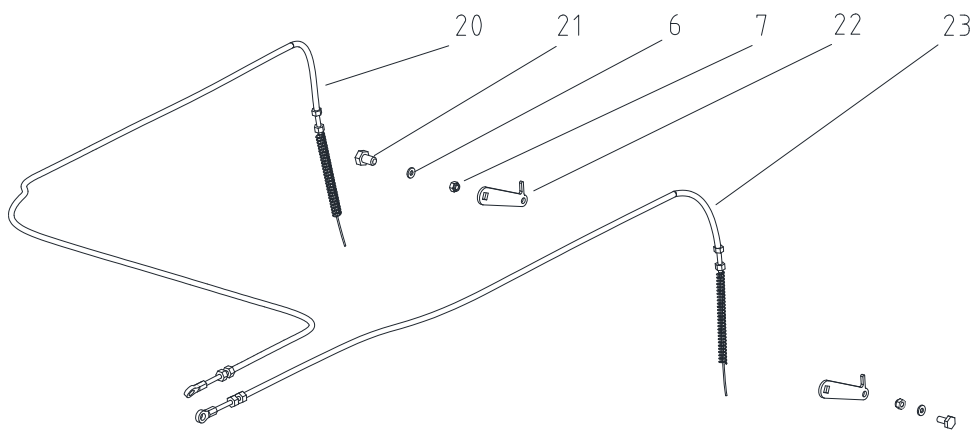

PARTS LIST

DRIVE ASSEMBLY

Kit	Item	Part No.	Description	Qty
K1	1	VF13636	SCREW M10 X 45	4
K1/K2	2	VF13518	WASHER LOCK F10	6
K1	3	VF13537	WASHER PLAIN M10XM26X2	4
K1	4		FIXING PLATE DRIVE MOTOR	2
K3	5	VF89116	CARBON BRUSH	4
K3	6	55940132	ELECTROMAGNETIC BRAKE	1
K3	7	VR14003	KEY	2
	8	55940348	SCREW PWM5X14	6
	9	55940349	GUARD BOARD CHAIN RIGHT	1
	10	55940350	GUARD BOARD CHAIN LEFT	1
K2	11	VF14006	BOLT M10X20	2
K2	12	VR41111	WASHER PLAIN 10X33X3	2
K2	13		SPROCKET	2
	14	55940351	CHAIN ROLLER	2
	K1	55940317	DRIVE MOTOR HARDWARE KIT	2
	K2	55940318	SPROCKET KIT	2
	K3	55940133	DRIVE MOTOR KIT	1

PARTS LIST

BRAKE ASSEMBLY