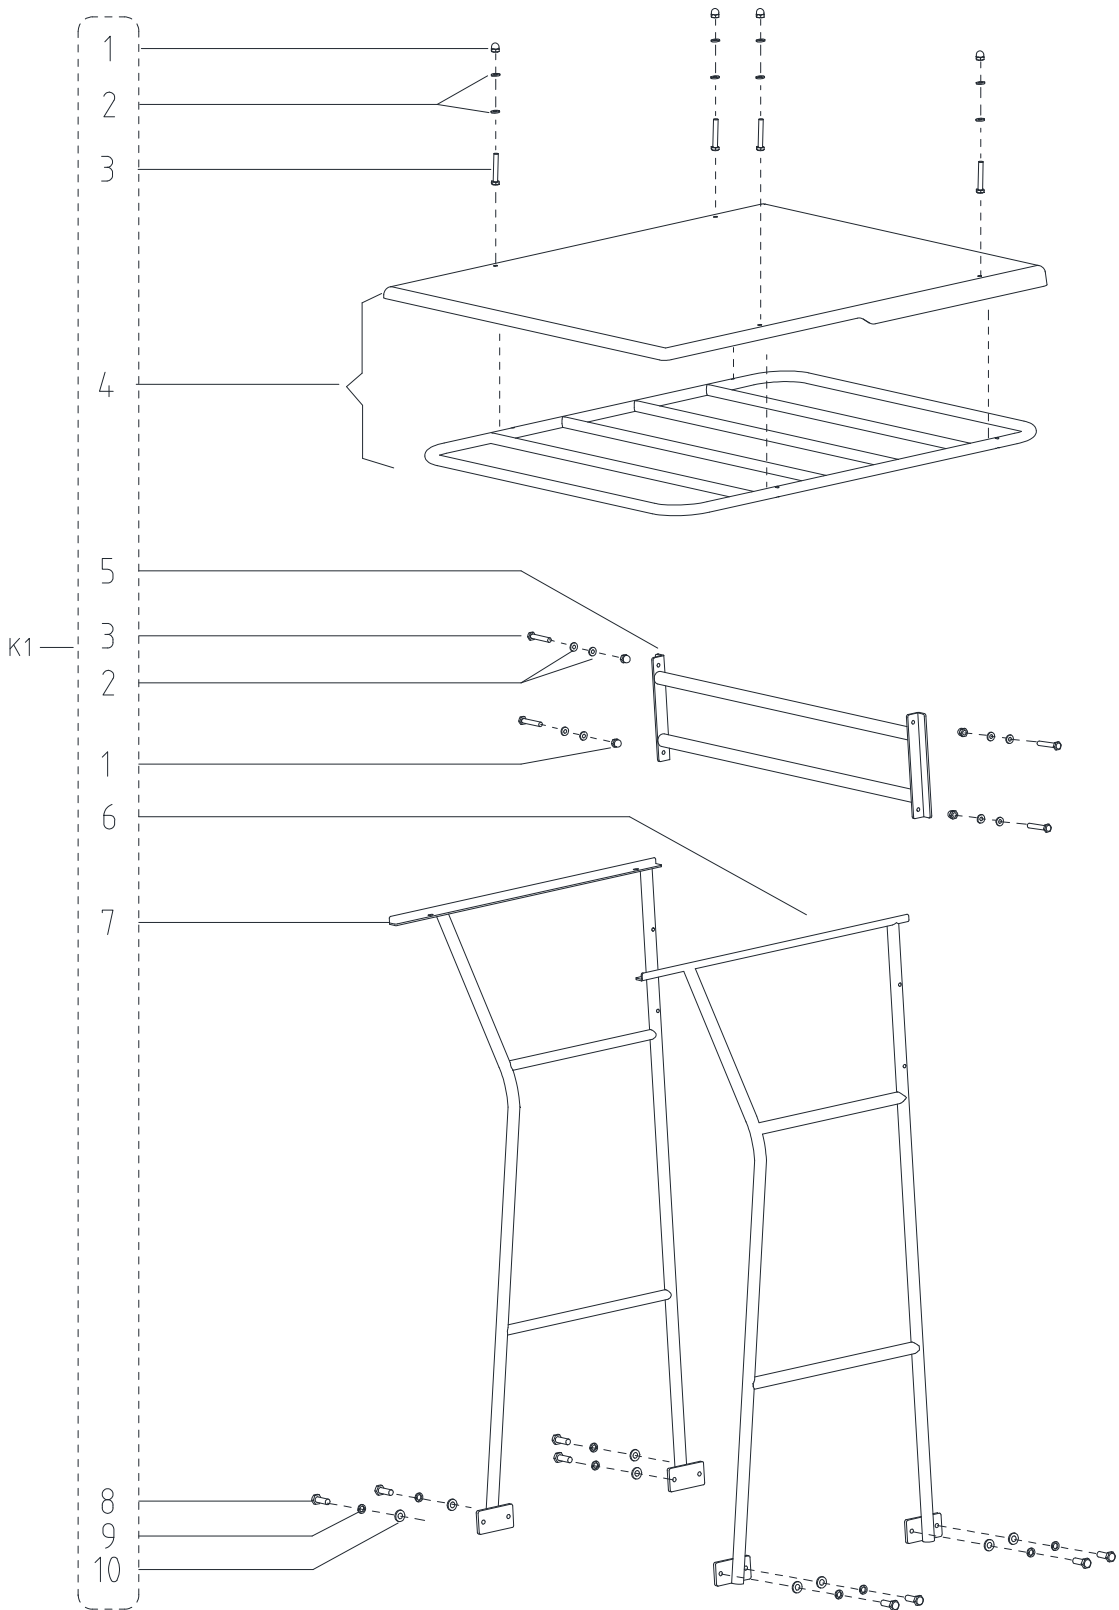

PARTS LIST

OVERHEAD GUARD ASSEMBLY

PARTS LIST

OVERHEAD GUARD ASSEMBLY

Kit	Item	Part No.	Description	Qty
*K1	1	VA13490	NUT M8	8
*K1	2		WASHER 8.1X20X2	16
*K1	3	VF13635	SCREW M8 X 50	8
*K1	4		OVERHEAD GUARD	1
*K1	5		FIXED BRACKET	1
*K1	6		LEFT BRACKET	1
*K1	7		RIGHT BRACKET	1
*K1	8	VF13634	BOLT M10X30	8
*K1	9	VF13518	WASHER LOCK F10	8
*K1	10	VF13517	WASHER 10XF20X2.5	8
	*K1	55940412	OVERHEAD GUARD KIT	1