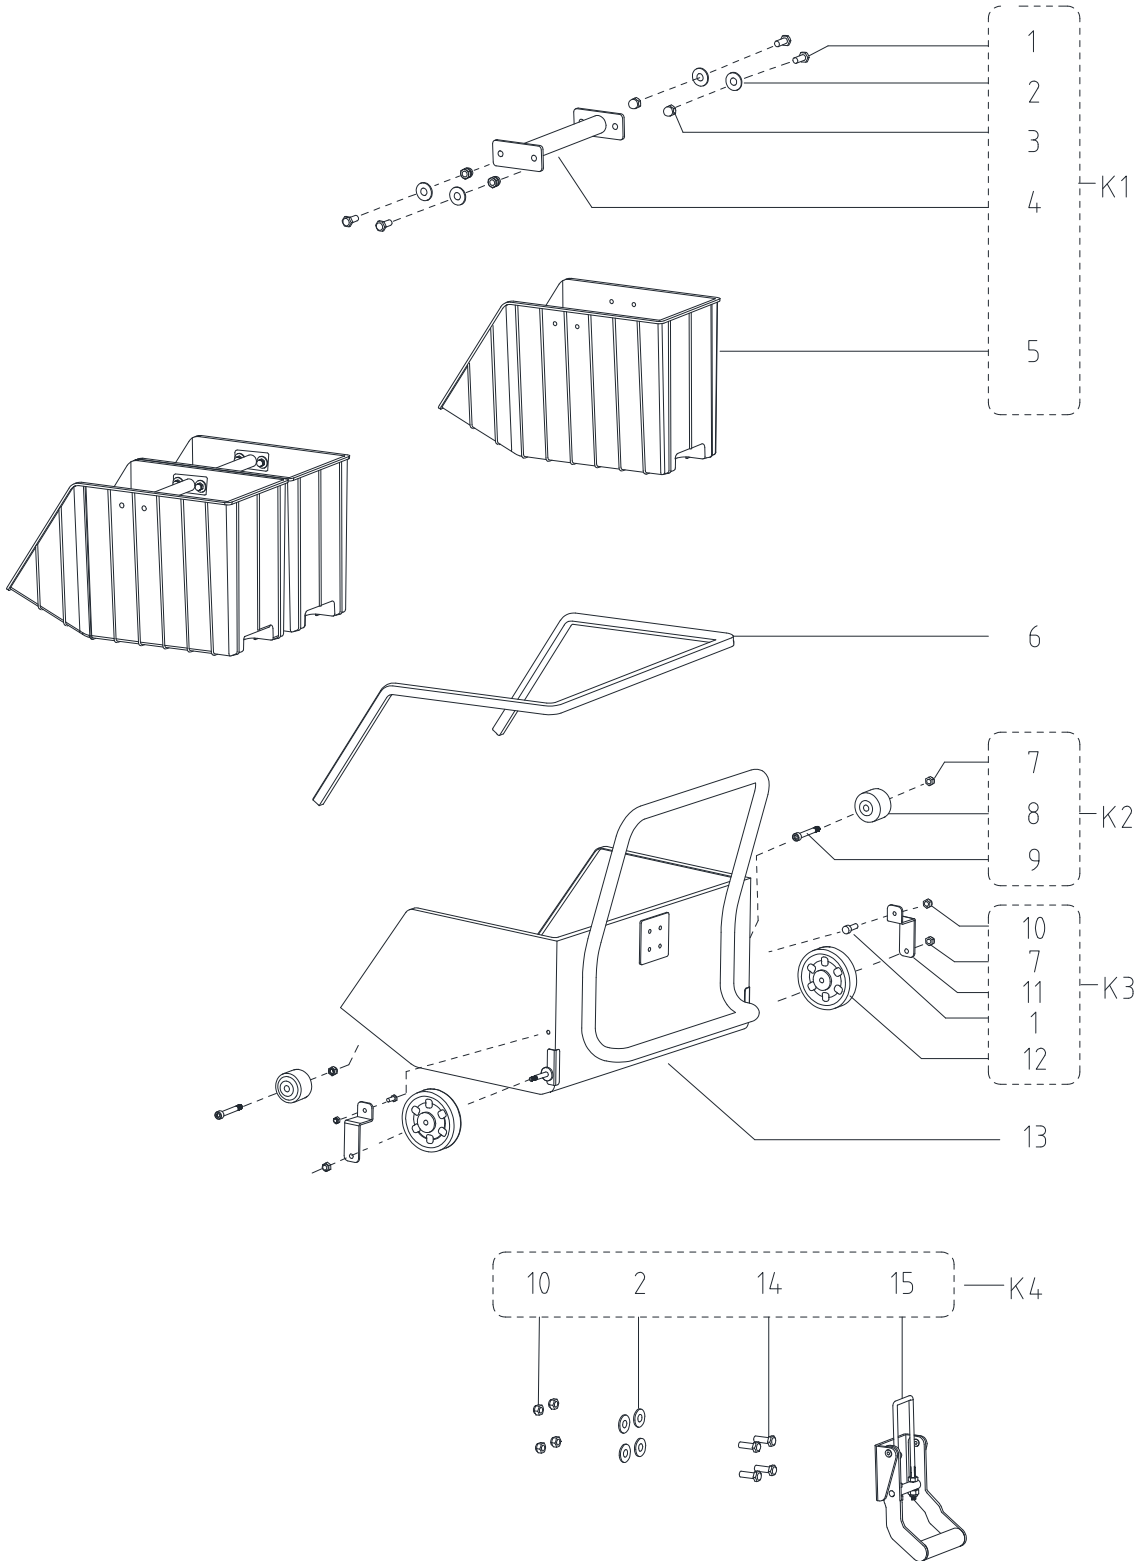

PARTS LIST

HOPPER ASSEMBLY

PARTS LIST

HOPPER ASSEMBLY

Kit	Item	Part No.	Description	Qty
*K1/K3	1	VV13604	SCREW M8X20 HEX	14
*K1/K4	2	VF13535	WASHER 8.1X20X2	16
*K1	3	VA13490	NUT M8	12
*K1	4		HANDLE CONTAINER	3
*K1	5		INNER BOX	3
	6	55940453	GASKET L2.2m	1
K2/K3	7	VF14547	NUT LOCK M10	4
K2	8		WHEEL D.63	2
K2	9		SCREW M10x75	2
K3/K4	10	VF14516	NUT LOCK M8	6
K3	11		HOPPER REAR WHEEL SUPPORT BRACKET	2
K3	12		WHEEL D.126	2
	13	55940480	HOPPER	1
K4	14	VA13491	SCREW M8 X 25	4
K4	15		LATCH 165X60XT4	1
	*K1	55940439	HANDLE CONTAINER KIT	3
	K2	55940543	WHEEL D.63 KIT	1
	K3	55940544	WHEEL D.126 KIT	1
	K4	55940545	LATCH KIT	1