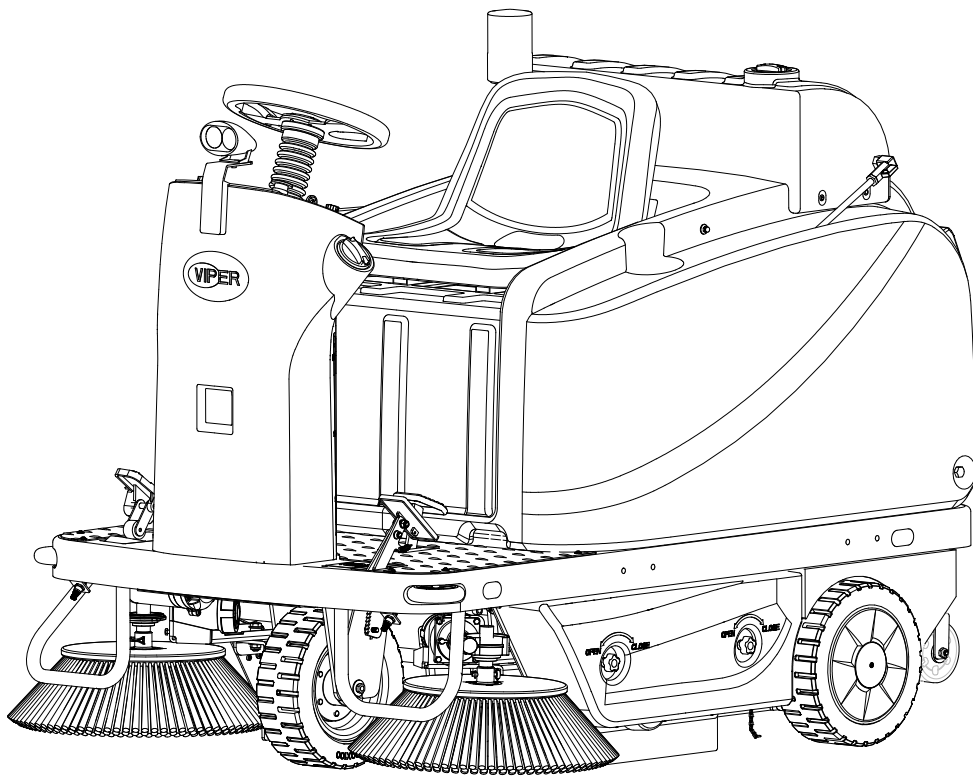

ROS1300

PARTS LIST

Model No.: 50000605/ 50000606/ 50000607

55940910 Rev. B Nov 2021

PARTS LIST

TABLE OF CONTENTS

GENERAL VIEW.....	2
DIRECTION CONTROL ASSEMBLY.....	4
FRONT MAIN FRAME ASSEMBLY.....	6
CONTROL HOUSING ASSEMBLY.....	8
FRONT WHEEL ASSEMBLY.....	12
SPRAY WATER ASSEMBLY.....	14
OVERHEAD GUARD ASSEMBLY.....	16
COVER ASSEMBLY.....	18
VACUUM MOTOR LID ASSEMBLY.....	20
FILTER SHAKER ASSEMBLY.....	22
HOPPER ASSEMBLY.....	24
CHASSIS ASSEMBLY	26
REAR WHEEL ASSEMBLY.....	30
POWER SUPPLY AND CONTROL ASSEMBLY.....	32
DRIVE ASSEMBLY.....	34
BRAKE ASSEMBLY.....	36
SIDE BROOM ASSEMBLY.....	38
MAIN BROOM ASSEMBLY.....	40
MAIN BROOM CLOSING ASSEMBLY.....	44
FRONT FLAP ASSEMBLY.....	48
ANOTHER ELECTRIC PARTS ASSEMBLY.....	50
WIRING DIAGRAM.....	52
RECOMMENDED SPARE PARTS.....	53