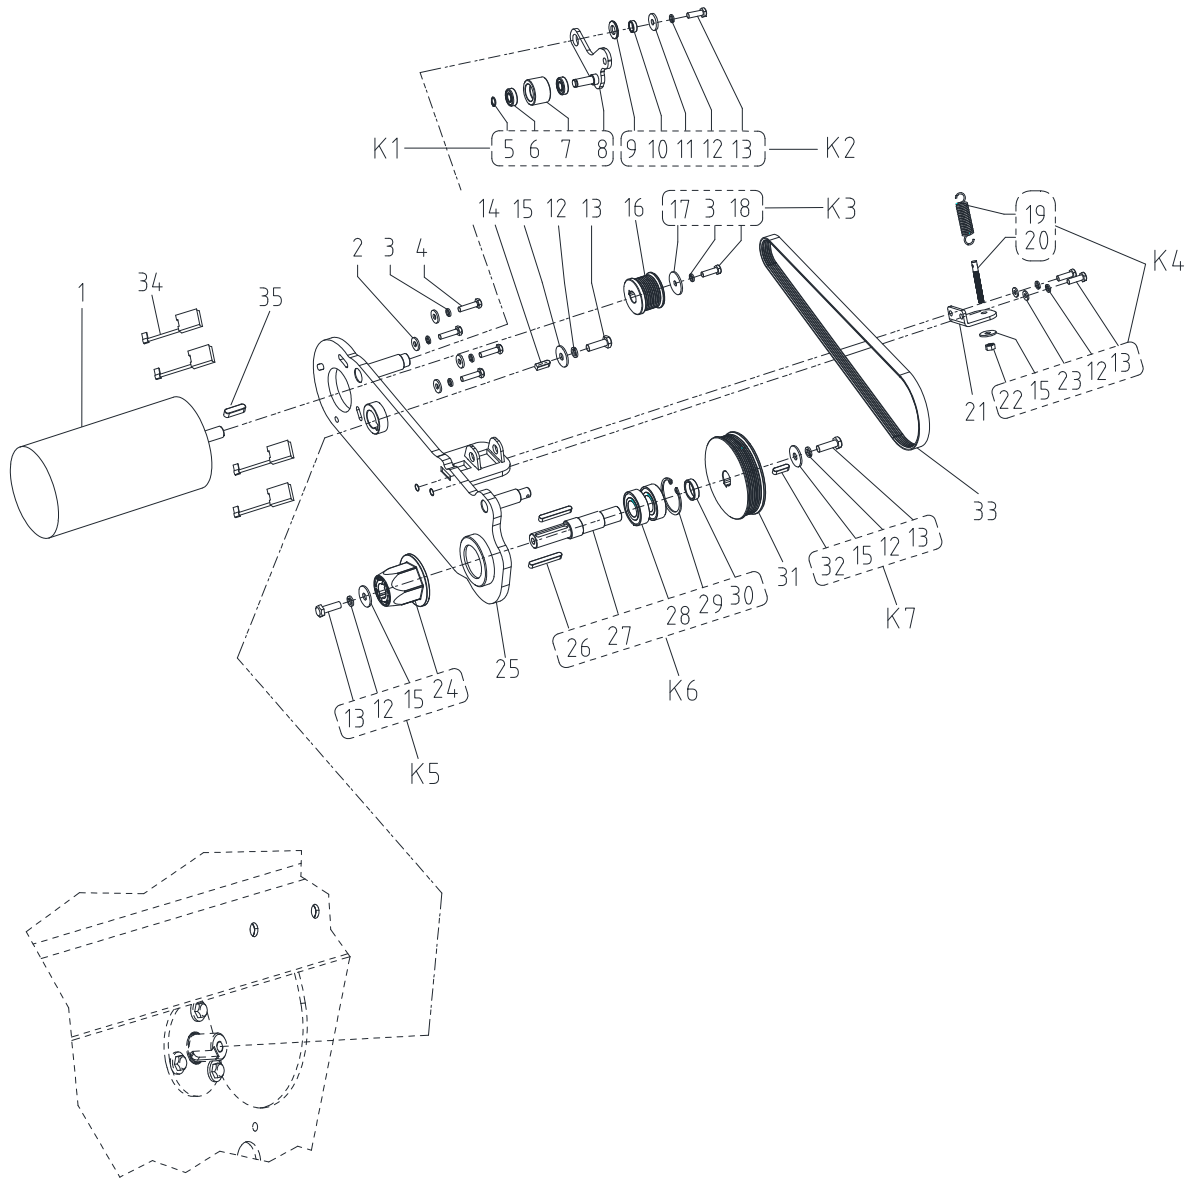

PARTS LIST

SIDE BROOM ASSEMBLY

Kit	Item	Part No.	Description	Qty
K3	1	VF14233	SCREW M6 X 20	14
	2	55940136	MOTOR SIDE BROOM RIGHT 24V 280W	1
	3	VF13636	SCREW M10 X 45	2
K1/K5	4	VF13537	WASHER PLAIN M10XM26X2	12
	5	55940596	BUSHING COPPER Ø14 x 10 x 20.5	2
	6	55940591	BRACKET SIDE BROOM RIGHT	1
K3	7	VF13533	WASHER PLAIN M6XM16X2	20
K3/K7	8	VF14506	NUT LOCK SS M6	14
	9	55940592	BRACKET SIDE BROOM LEFT	1
	10	55940135	MOTOR SIDE BROOM LEFT 24V 280W	1
K2	11	VF13513	NUT M8	2
K2/K4	12	VF13542	PLAIN WASHER DIAMETER 8 X 26 X 2	3
K2	13	VF82047	SHAFT	2
K2	14		SPRING EXTENSION D.E.19 WIRE Ø2.5	2
K1	15	VF14547	NUT M10	4
	16	55940593	SHAFT ASSEMBLY SIDE BROOM Ø25x747	1
K5	17		PIN Ø9.8x45.5	1
K5	18	VS13518	CONNECTING PIN	2
	19	55940138	ACTUATOR ASSEMBLY KIT 24V 550N 55mm	1
K5	20		COTTER PIN Ø2.5X43	1
K5	21		BUSHING COPPER Ø10x5.5	2
K5	22	VF85338	BUSHING FLANGED	2
K5	23		LIFTING BRACKET SIDE BROOM	1
K3	24		BUSHING Ø27x 22.2 x 7.3	1
K3	25		BUSHING NYLON Ø22 x29.4x12	2
K4	26		BRACKET POSITION LIMITER	1
K4	27	VF13519	WASHER LOCK M8	1
K4	28	VV13604	SCREW M8 X 20	1
K6/K7	29		PIN Ø6x45	2
K6	30		BROOM SIDE ASSEMBLY 300x500 PPL 0.8	2
K7	31	VF14223	SCREW M6 X 25 PH	6
K7	32		HUB SIDE BROOM	2
K1	33	55940930	SCREW M10X95 HEX SS	2
	34	55940594	BRACKET RT SIDE BROOM Q235 GALV	1
K1	35	55940931	SPRING-COMP. D.E.10.3 WIRE D.4	2
	36	55940595	BRACKET LT SIDE BROOM Q235 GALV	1
	K1	55940588	BRACKET SPRING KIT	2
	K2	55940583	SHAFT SPRING HARDWARE KIT	2
	K3	55940584	SHAFT BUSHING KIT	2
	K4	55940585	LIFTING BRACKET KIT	1
	K5	55940586	BRACKET POSITION LIMITER KIT	1
	K6	55940587	BROOM SIDE ASSEMBLY KIT 300x500 PPL 0.8	2
	*K6	55940757	BROOM SIDE KIT MIX STEEL 300x500	2
	*K6	55940589	BROOM SIDE KIT NATURAL 300x500	2
	K7	55940772	HUB KIT SIDE BROOM	1

PARTS LIST

MAIN BROOM ASSEMBLY