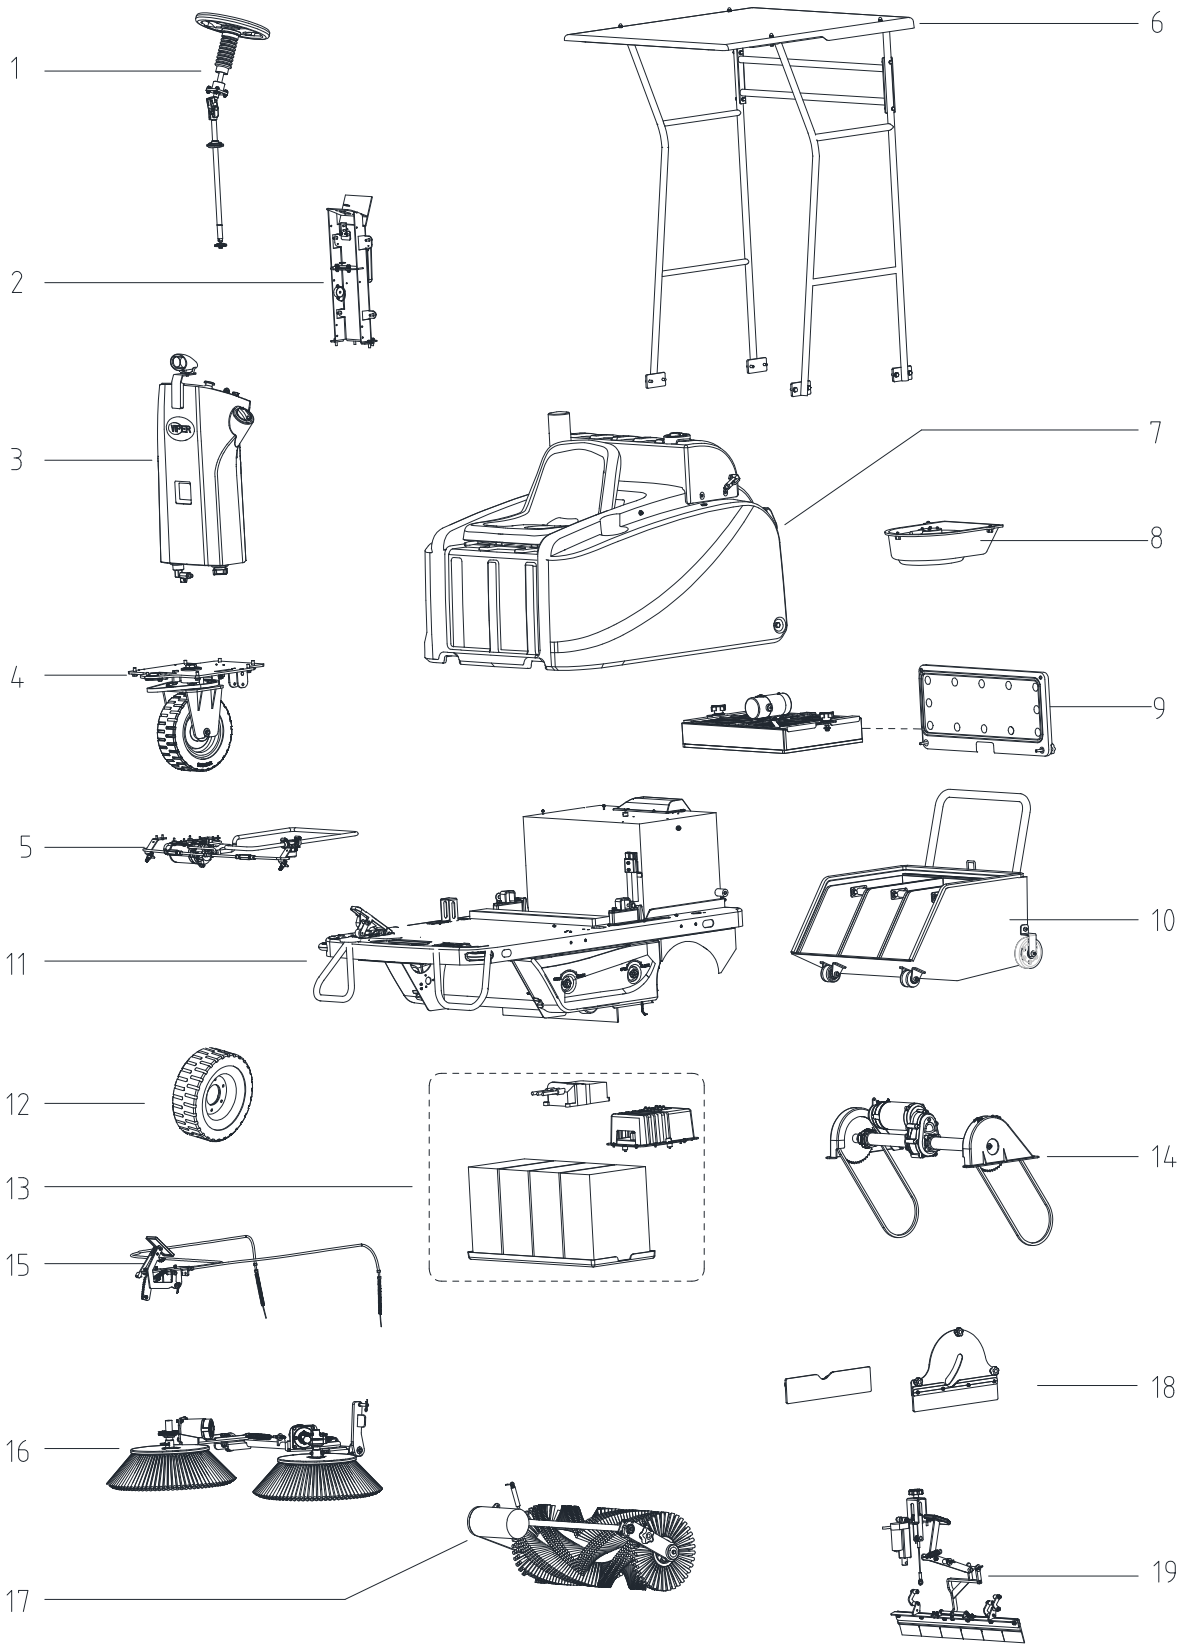

ROS1300

PARTS LIST

Model No.: 50000605/ 50000606/ 50000607

55940910 Rev. B Nov 2021

PARTS LIST

TABLE OF CONTENTS

GENERAL VIEW.....	2
DIRECTION CONTROL ASSEMBLY.....	4
FRONT MAIN FRAME ASSEMBLY.....	6
CONTROL HOUSING ASSEMBLY.....	8
FRONT WHEEL ASSEMBLY.....	12
SPRAY WATER ASSEMBLY.....	14
OVERHEAD GUARD ASSEMBLY.....	16
COVER ASSEMBLY.....	18
VACUUM MOTOR LID ASSEMBLY.....	20
FILTER SHAKER ASSEMBLY.....	22
HOPPER ASSEMBLY.....	24
CHASSIS ASSEMBLY	26
REAR WHEEL ASSEMBLY.....	30
POWER SUPPLY AND CONTROL ASSEMBLY.....	32
DRIVE ASSEMBLY.....	34
BRAKE ASSEMBLY.....	36
SIDE BROOM ASSEMBLY.....	38
MAIN BROOM ASSEMBLY.....	40
MAIN BROOM CLOSING ASSEMBLY.....	44
FRONT FLAP ASSEMBLY.....	48
ANOTHER ELECTRIC PARTS ASSEMBLY.....	50
WIRING DIAGRAM.....	52
RECOMMENDED SPARE PARTS.....	53

Model

Serial No.

* = Optional

= Modified item No. or New Item No.

[] = Not shown

PARTS LIST

GENERAL VIEW

PARTS LIST

PARTS LIST

DIRECTION CONTROL ASSEMBLY

PARTS LIST

DIRECTION CONTROL ASSEMBLY

Kit	Item	Part No.	Description	Qty
K1	1		LOGO CIRCULAR STEERING WHEEL	1
K1	2		LOGO OVAL STEERING WHEEL	1
K2	3	VR34031	SCREW BLACK M5 X 16	6
K2	4		STEERING WHEEL	1
K3	5	VA13491	SCREW M8 X 25	1
K3/K7	6	VF13519	WASHER LOCK M8	2
K3	7		WASHER Ø8.4*Ø26.3	1
K3	8	VR10034	LOCK CONE BLOCK	1
	9	VR34014	STEERING WHEEL AXIS SHEATH	1
K4	10		SHAFT STEERING WHEEL L.292MM	1
K4/K6	11	VR11308	RETAINING RING	3
K5	12	VF13514A	WASHER PLAIN 8X16.5X1	2
K5	13		UNIVERSAL JOINT	1
K6	14		SHAFT STEERING WHEEL L.510.5MM	1
K7	15		SPROCKET T15	1
K7	16		KEY SQUARE	1
K7	17	VF13542	PLAIN WASHER DIAMETER 8 X 20X 2	1
K7	18	VV13604	SCREW M8 X 20	1
K5	19	VF14251	SCREW M8 X 30	2
K5	20	VF14516	LOCK NUT M8	2
	K1	VR24084	KIT STEERING WHEEL LOGO	1
	K2	VR34041	KIT STEERING WHEEL	1
	K3	VR10039	STEERING WHEEL LOCK KIT	1
	K4	55940898	SHAFT STEERING WHEEL KIT UPPER	1
	K5	VR41431	UNIVERSAL JOINT KIT	1
	K6	55940883	SHAFT STEERING WHEEL KIT LOWER	1
	K7	VR41432	SPROCKET KIT	1