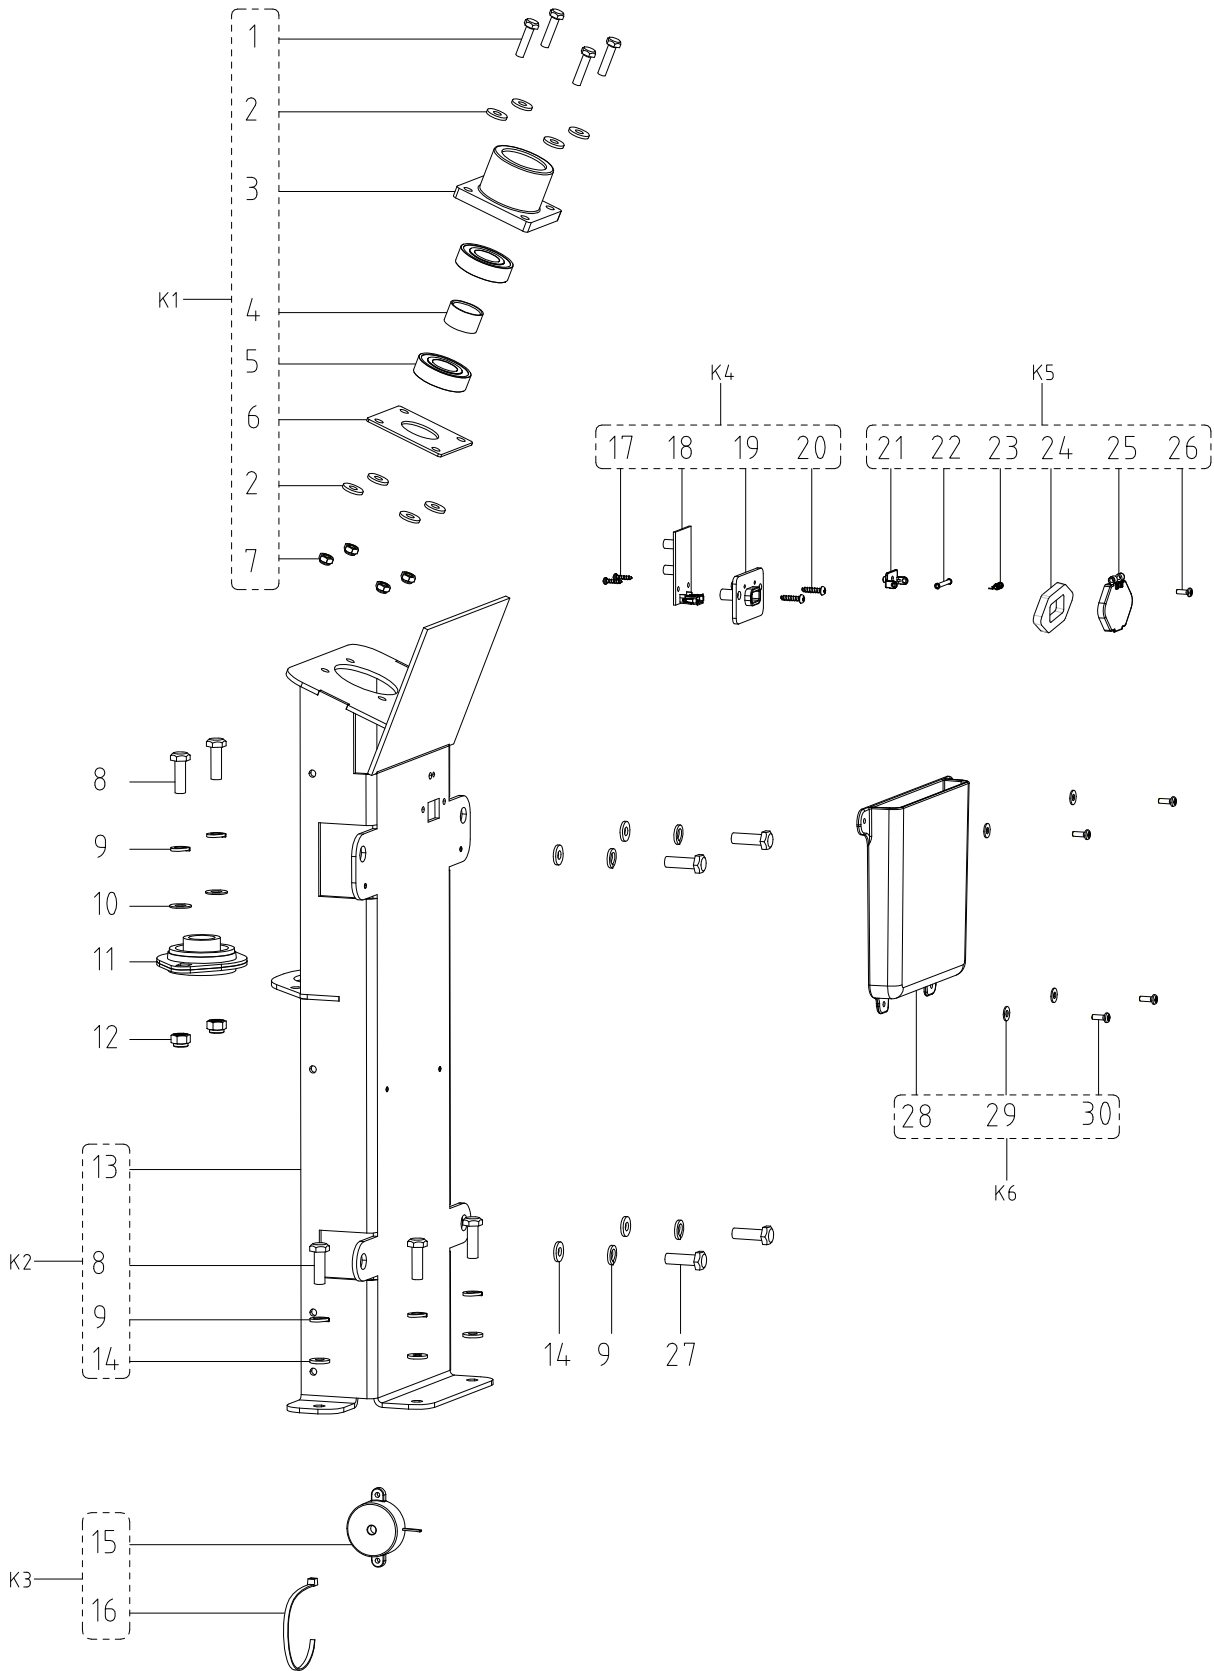

PARTS LIST

FRONT MAIN FRAME ASSEMBLY

PARTS LIST

FRONT MAIN FRAME ASSEMBLY

Kit	Item	Part No.	Description	Qty
K1	1	VV20058	SCREW M6X25	4
K1	2	VF13533	WASHER Ø6	8
K1	3	VR12002	BRACKET FIXED BEARING	1
K1	4	VR12008	SPACER BUSHING	1
K1	5	VF14075	BEARING 6004 2RS	2
K1	6	VR12003	PLATE FIXED BEARING	1
K1	7	VF14506	NUT LOCK SS M6	4
K2	8	VA13491	SCREW M8X25	6
K2	9	VF13519	WASHER LOCK M8	10
	10	VF13514A	WASHER PLAIN 8X16.5X1	2
	11	VR11006	BEARING	1
	12	VF14516	NUT LOCK M8	2
K2	13		FRONT MAIN FRAME	1
K2	14	VF13535	WASHER PLAIN Ø8	8
K3	15	VR12014	BUZZER	1
K3	16	RD20652	CABLE TIE	1
K4	17		SCREW M3X11	2
K4	18		USB PCB	1
K4	19		PLATE USB FIXED	1
K4	20	VA13477	SCREW ST4X15	2
K5	21		USB BRIDGE	1
K5	22		SHAFT	1
K5	23		SPRING TORSIONAL	1
K5	24		GASKET USB	1
K5	25		COVER POWER SUPPLY	1
K5	26		SCREW M3	1
	27	55940356	SCREW SOCKET M8X20 SS	4
K6	28		BAG MOBILE PHONE	1
K6	29	VV13664	WASHER PLAIN DIA.4	4
K6	30		SCREW M4X8	4
	K1	VR24071	BEARING BASE KIT	1
	K2	55940870	FRONT MAIN FRAME KIT	1
	K3	VR34052	BUZZER KIT	1
	K4	VR34053	PCB USB KIT	1
	K5	55940874	COVER USB KIT	1
	K6	55940880	PHONE STORAGE KIT	1