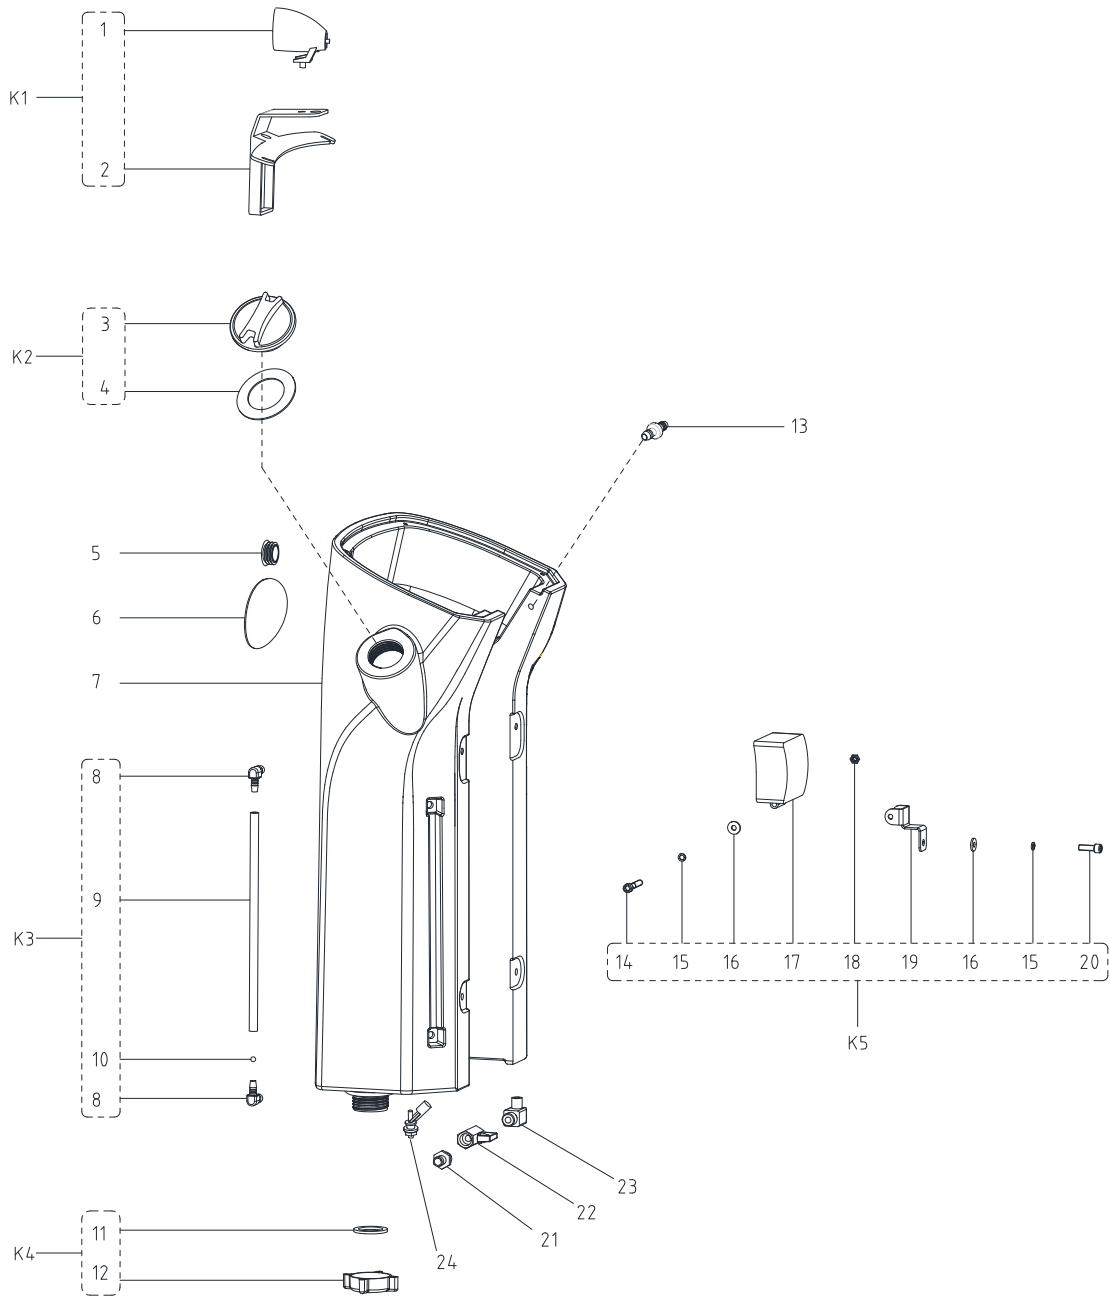

PARTS LIST

CONTROL HOUSING ASSEMBLY

PARTS LIST

CONTROL HOUSING ASSEMBLY

Kit	Item	Part No.	Description	Qty
K1	1	VF81730	POTENTIOMETER KNOB	2
K1	2	VR27030	POTENTIOMETER COMPONENT	2
	3	VR13132	EMERGENCY-STOP BUTTON	1
K2	4		SCREW M4X15	4
K2	5		LABEL CONTROL BOARD	1
K2	6		PANEL RACK	1
K2	7		GASKET ADHESIVE EVA	1
	8	146 2887 000	KEY	1
	9	9100001354	IGNITION KEY	1
K3	10		SCREW M3X8	10
K3	11	VR34015	PCB ISOLATION COLUMN	10
K3	12		PCB MAIN CONTROL	1
K3	13		NUT LOCK M3	10
K4	14		DUST-PROOF BOX	1
K4	15		GASKET ADHESIVE EVA L.167MM	1
K4	16		CABLE SLEEVE	1
	K1	VR24079	SPEED POTENTIOMETER	2
	K2	55940884	CONTROL PANEL KIT	1
	K3	55940885	PCB MAIN CONTROL KIT	1
	K4	55940886	DUST-PROOF BOX KIT	1

PARTS LIST

CONTROL HOUSING ASSEMBLY (CONTINUE)

PARTS LIST

CONTROL HOUSING ASSEMBLY (CONTINUE)

Kit	Item	Part No.	Description	Qty
*K1	1		BLUE LIGHT	1
*K1	2		BRACKET FOR BLUE LIGHT	1
K2	3		COVER FILTER	1
K2	4		SEAL GASKET	1
	5	VF85128	PLUG CAP	1
	6	VF90011	LOGO LABEL	1
	7	55940357	TANK HOUSING CONTROL	1
K3	8	RD60764	ELBOW 90DEG PLASTIC	2
K3	9		SIGHT TUBE PU L300MM	1
K3	10	VF90613	FLOATING BALL OF WATER LEVEL	1
K4	11	VF90513	O-RING OUTLET	1
K4	12	VF90507	OUTLET COVER	1
	13	55940358	VALVE ONE-WAY	1
K5	14	VF13633	SCREW M6X35	1
K5	15	VV13607	WASHER LOCK Ø6	2
K5	16	VF13533	WASHER PLAIN 6X16X2	2
K5	17		FRONT LIGHT	1
K5	18	VF14506	NUT LOCK SS M6	1
K5	19		BRACKET LIGHT	1
K5	20	VF13498	SCREW M6X20	1
	21	VF80313	CONNECTOR	1
	22	VF80361	BALL VALVE	1
	23	VF90609	ELBOW 90DEG BRASS	1
	24	VR13431	WATER LEVEL SWITCH	1
	*K1	55940896	BLUE LIGHT KIT	1
	K2	55940887	COVER FILTER KIT	1
	K3	55940865	SIGHT TUBE KIT	1
	K4	VF90536	COVER OUTLET KIT	1
	K5	55940864	FRONT LIGHT KIT	1