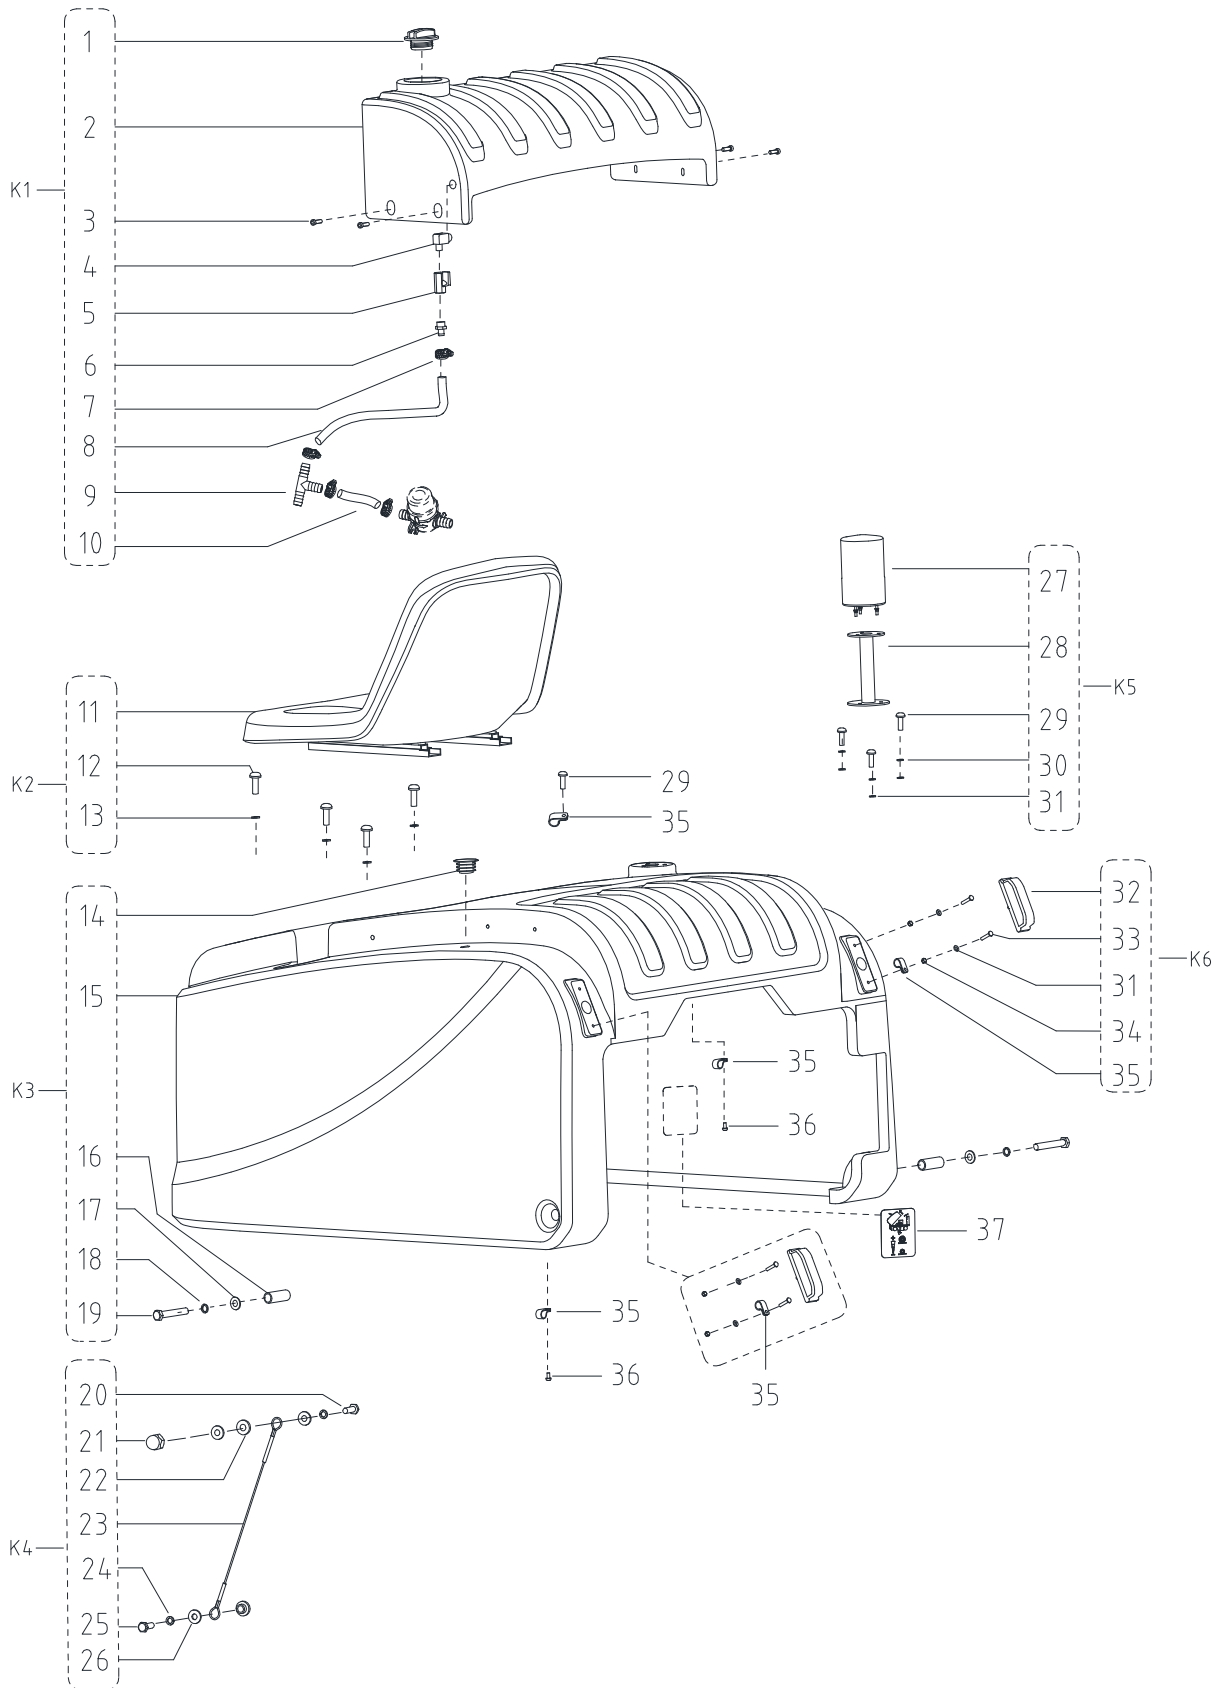

PARTS LIST

OVERHEAD GUARD ASSEMBLY

PARTS LIST

OVERHEAD GUARD ASSEMBLY

Kit	Item	Part No.	Description	Qty
*K1	1	VA13490	NUT M8	8
*K1	2		WASHER 8.1X20X2	16
*K1	3	VF13635	SCREW M8 X 50	8
*K1	4		OVERHEAD GUARD	1
*K1	5		FIXED BRACKET	1
*K1	6		LEFT BRACKET	1
*K1	7		RIGHT BRACKET	1
*K1	8	VF13634	BOLT M10X30	8
*K1	9	VF13518	WASHER LOCK F10	8
*K1	10	VF13517	WASHER 10XF20X2.5	8
	*K1	55940412	OVERHEAD GUARD KIT	1

PARTS LIST

COVER ASSEMBLY

PARTS LIST

COVER ASSEMBLY

Kit	Item	Part No.	Description	Qty
*K1	1	55940549	LID	1
*K1	2		TANK	1
*K1	3	GT13015	SCREW HEX SOCKET M6X30	4
*K1	4	VF90609	ELBOW 90DEG BRASS	1
*K1	5	VF80361	BALL VALVE	1
*K1	6	VF80313	CONENCTOR	1
*K1	7	VV10114	CLAMP	4
*K1	8		TUBE ID20	1
*K1	9		THREE WAY TUBE	1
*K1	10		TUBE ID20	1
K2	11		SEAT	1
K2	12		SCREW M8X20	4
K2	13		WASHER 8.1X20X2	4
K3	14	VF85127	CAP FOR KNOB	1
K3	15		COVER	1
K3	16		SPACER D.16X20 H.54	1
K3	17	VF13538	WASHER 12X24X2	2
K3	18	VF13541	WASHER LOCK Ø12	2
K3	19		SCREW M12X80	2
K4	20		SCREW M6X30	1
K4	21		NUT M6	1
K4	22		SPACER D.6.2X10 H.7.7	2
K4	23	VR17008	CABLE RECOVERY TANK	1
K4	24	VV13607	WASHER LOCK M6	2
K4	25	VF14233	SCREW M6X20	1
K4	26	VF14543	WASHER D6X18X1.5	3
K5	27	-	WARNING LIGHT	1
K5	28		BRACKET WARNING LIGHT	1
K5	29	VV13635	SCREW M5X20 SST PH	4
K5	30	VV13601	WASHER LOCK M5	3
K5/K6	31	VF13532	WASHER PLAIN M5	7
K6	32	-	TAILLIGHT	2
K6	33	VV13634	SCREW M5 X 30 SST PH	4
K6	34	VF14514	NUT LOCK M5	4
K6	35	VF85102	BIG CLAMP	5
	36	VA50523	SCREW ST4X8	2
	37	55940938	LABEL	1
	*K1	55940458	TANK KIT	1
	K2	55940542	SEAT KIT	1
	K3	55940541	COVER KIT	1
	K4	55940537	CABLE KIT	1
	K5	55940539	WARNING LIGHT KIT	1
	K6	55940540	TAILLIGHT KIT	2