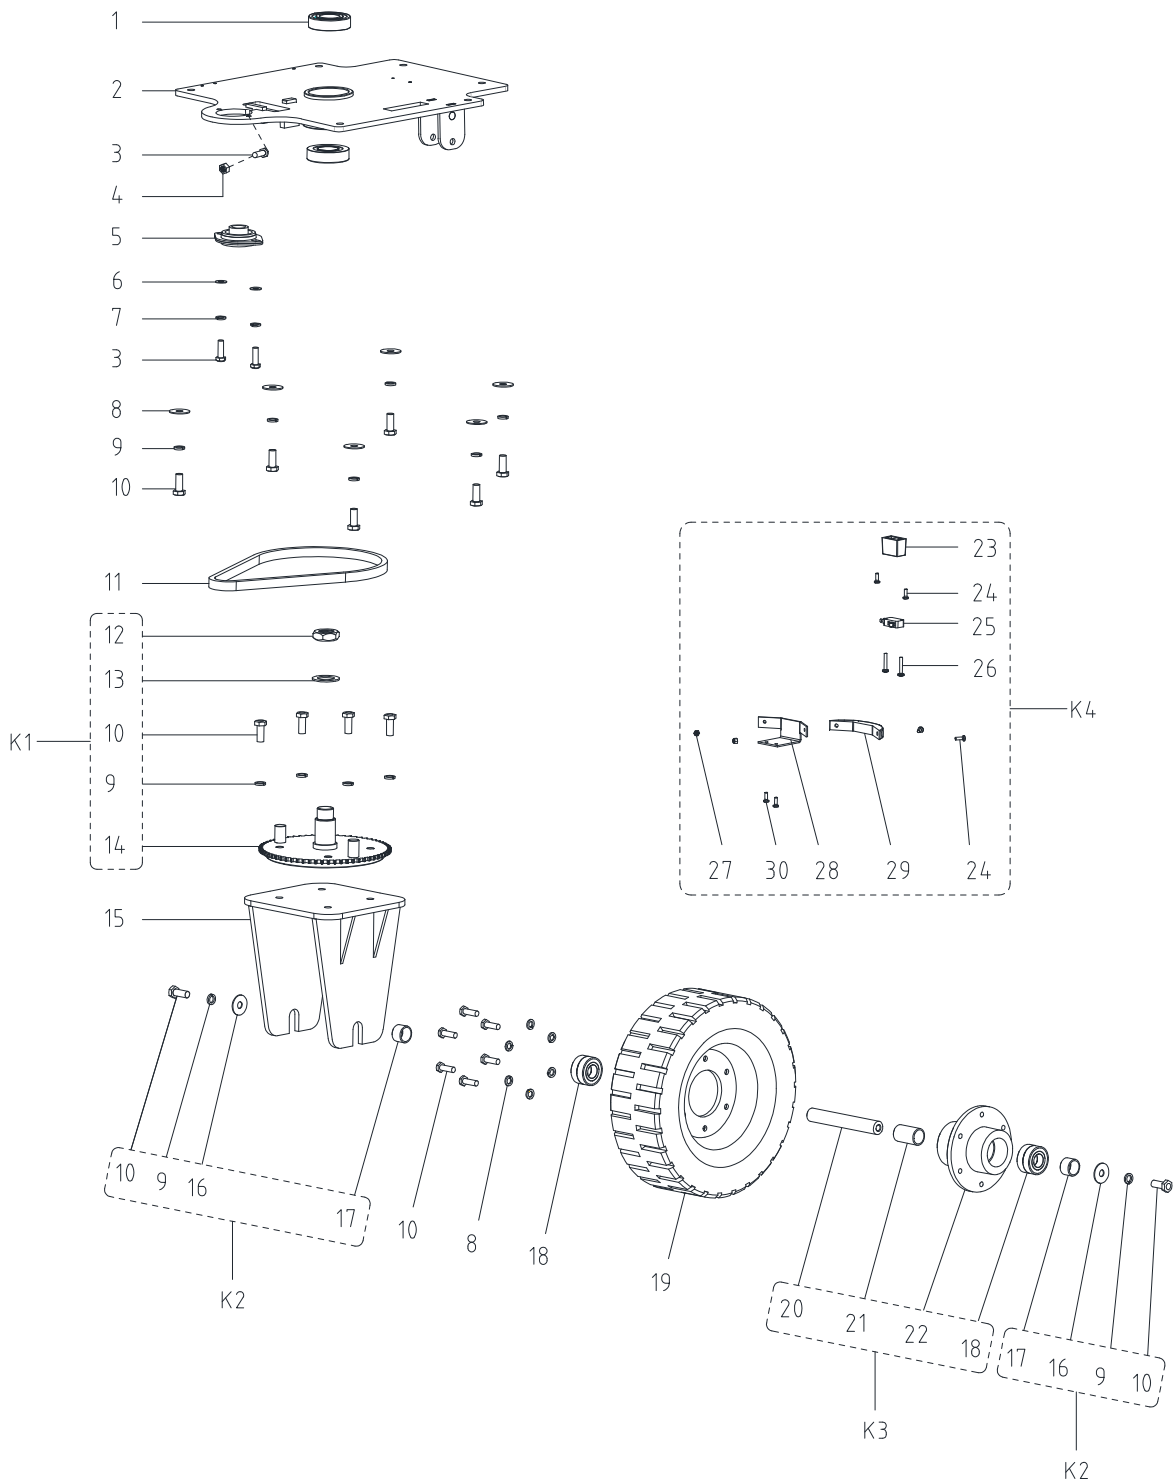

PARTS LIST

FRONT WHEEL ASSEMBLY

PARTS LIST

FRONT WHEEL ASSEMBLY

Kit	Item	Part No.	Description	Qty
	1	55940359	BEARING BALL-7206 2RS	2
	2	55940360	FIXING PLATE-FRONT WHEEL-Q235	1
	3	VA13491	SCREW M8 X 25	3
	4	VF13513	NUT M8	1
	5	VR11006	BEARING	1
	6	VF13514A	WASHER PLAIN 8X16.5X1	2
	7	VF13519	WASHER LOCK M8	2
	8	VF13537	WASHER PLAIN M10XM26X2	12
K1/K2	9	VF13518	WASHER LOCK F10	12
K1/K2	10	VF14123	SCREW M10X25	18
	11	55940361	CHAIN ROLLER 06B	1
K1	12		NUT M24	1
K1	13		WASHER Ø24	1
K1	14		SPROCKET T13 45# GALV	1
	15	55940362	BRACKET FRONT WHEEL	1
K2	16		WASHER D10X30X2.5	2
K2	17		SLEEVE FRONT WHEEL SS	2
K3	18	ZD45425	BEARING 6204 LU	4
	19	55940340	WHEEL	1
K3	20		SHAFT-FRONT WHEEL-D.20XL.139MM	1
K3	21		RING F SHAFT D.20	1
K3	22		BEARING SLEEVE	1
K4	23		BLOCK SWITCH	1
K4	24	VF13491	SCREW M4X12	4
K4	25	VF85507	MICRO-SWITCH	1
K4	26	VV13623	SCREW ST3X18	2
K4	27		NUT LOCK M4	2
K4	28		BRACKET SENSOR SWITCH FIXING	1
K4	29		TOUCH BLOCK	1
K4	30	VF90235	SCREW TM4X10	2
	K1	55940890	DRIVE FRONT WHEEL KIT	1
	K2	55940859	FRONT WHEEL HARDWARE KIT	2
	K3	55940897	FRONT WHEEL BEARING KIT	1
	K4	55940869	SLOW DOWN KIT	1