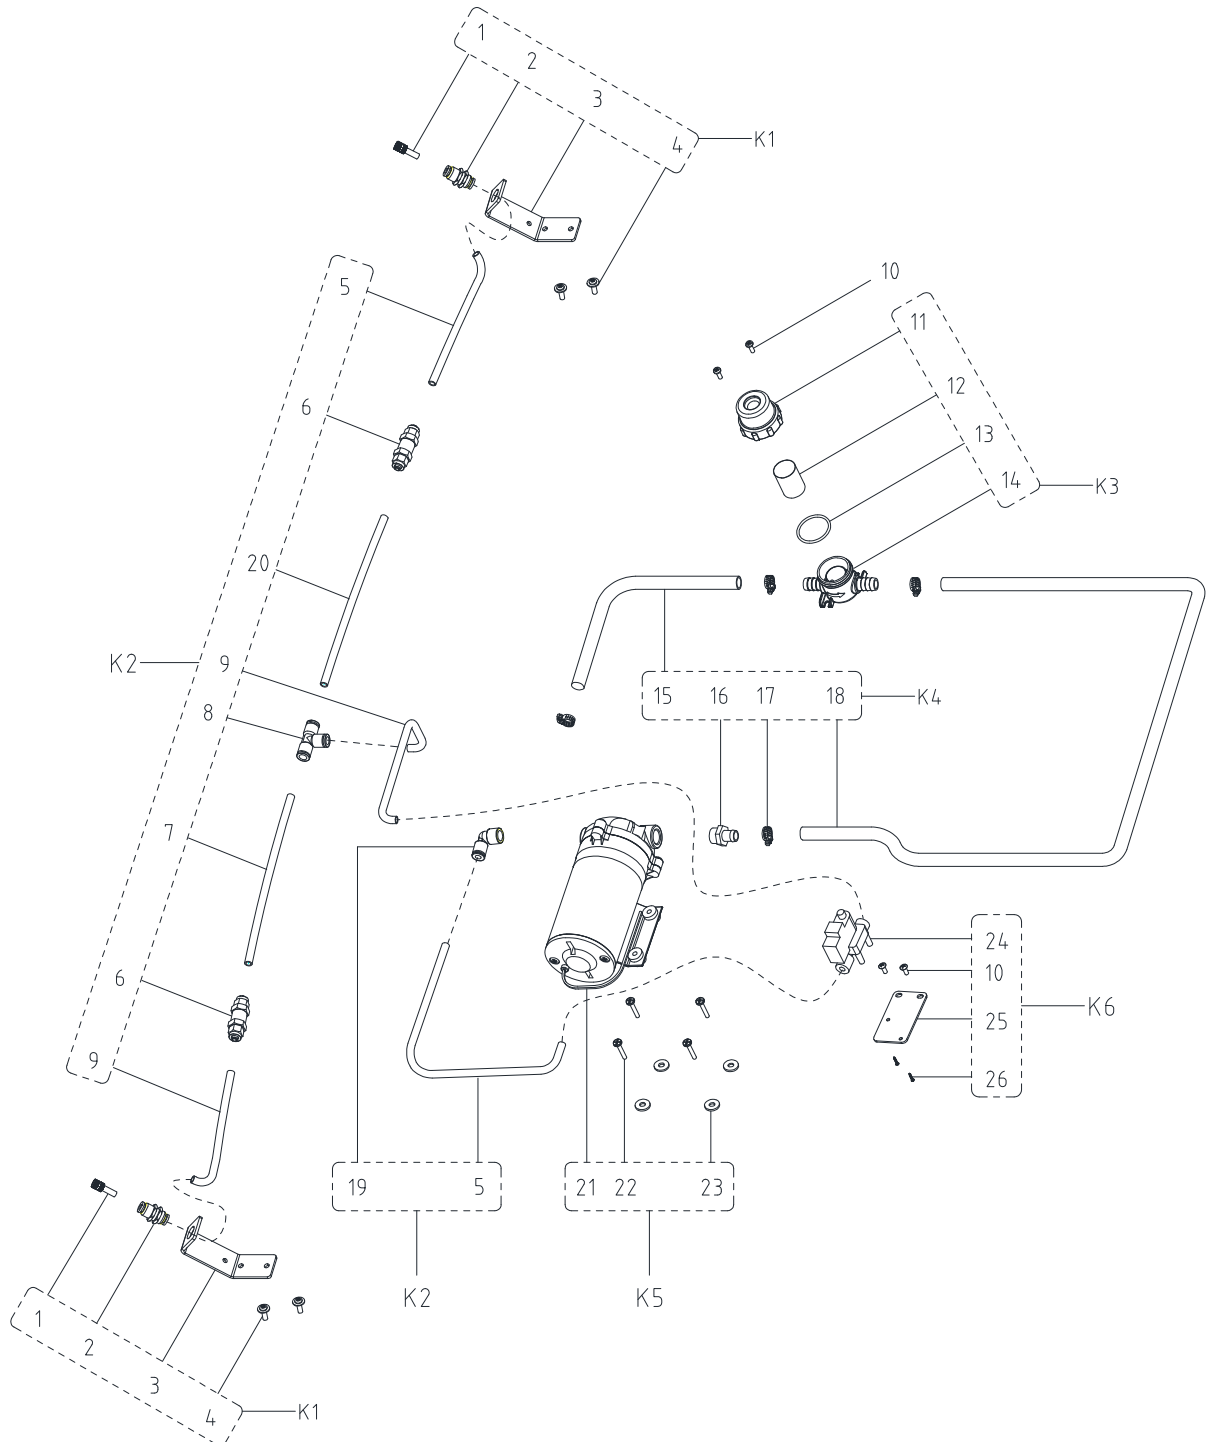

PARTS LIST

SPRAY WATER ASSEMBLY

PARTS LIST

SPRAY WATER ASSEMBLY

Kit	Item	Part No.	Description	Qty
K1	1		SPRAY NOZZLE	2
K1	2		NOZZLE SNAP JOINT	2
K1	3		BRACKET NOZZLE	2
K1	4		SCREW M5X14	4
K2	5		HOSE L.370	2
K2	6	55940363	VALVE ONE-WAY	2
K2	7		HOSE L.150	1
K2	8		FAST CONNECTOR T-JUNCTION	1
K2	9		HOSE L.260	2
K6	10	VF90235	SCREW TM4X10	4
K3	11	VF90603	FILTER COVER	1
K3	12	55940364	FILTER NET 80 MESH SS	1
K3	13	VF90607	O-RING	1
K3	14	VF90604	HOUSING FILTER	1
K4	15		HOSE PU L.500	1
K4	16	VF80313	CONNECTOR BRASS	1
K4	17	VV10114	CLAMP	4
K4	18		HOSE PU L.1150	1
K2	19		FAST CONNECTOR	1
K2	20		HOSE L.300	1
K5	21		PUMP	1
K5	22	VA13475	SCREW M5X25	4
K5	23	VF13532	WASHER PLAIN Ø5	4
K6	24		SWITCH PUMP HIGH-PRESSURE	1
K6	25		FIXING PLATE F PUMP HIGH-PRESSURE SWITCH	1
K6	26		SCREW M3X11	2
	K1	55940891	SPRAY NOZZLE KIT	2
	K2	55940892	SPRAY HOSE KIT	1
	K3	55940857	FILTER KIT 82X46X62 PA	1
	K4	55940893	FILTER HOSE KIT	1
	K5	55940894	PUMP KIT	1
	K6	55940856	SWITCH PUMP HIGH-PRESSURE KIT	1
	K7	55940858	MISTING WATER SYSTEM KIT	1