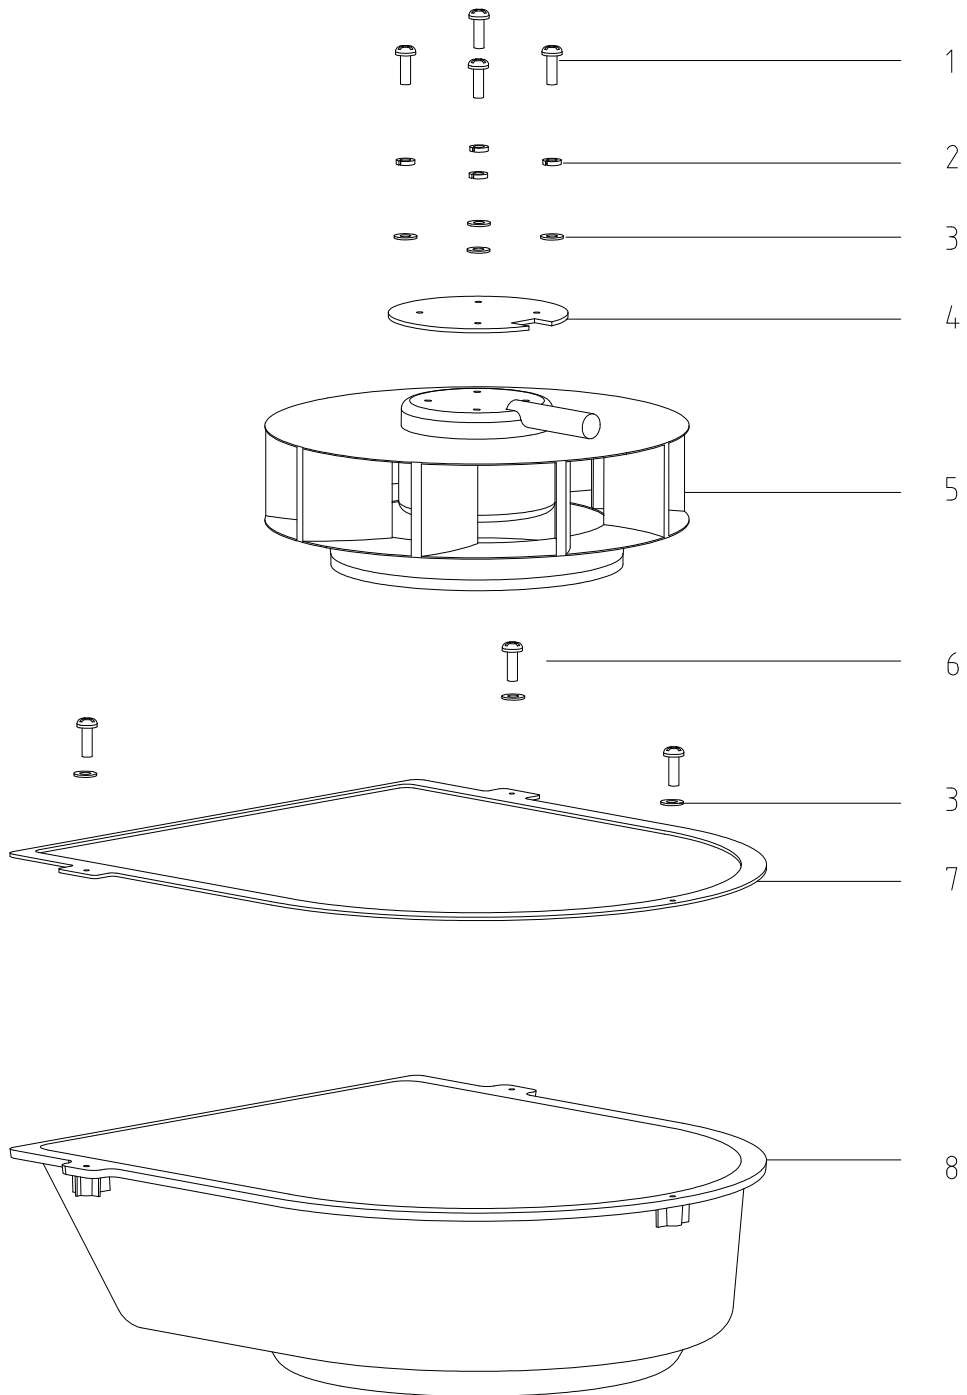

PARTS LIST

VACUUM MOTOR LID ASSEMBLY

PARTS LIST

VACUUM MOTOR LID ASSEMBLY

Kit	Item	Part No.	Description	Qty
	1	VF13491	SCREW M4X12	4
	2	VV13601	WASHER SPRING ID4	4
	3	VA13483A	WASHER PLAIN	7
	4	55940550	GASKET VACUUM MOTOR	1
	5	55940551	VACUUM MOTOR	1
	6	VA13477	SCREW ST4X15	3
	7	55940552	GASKET VACUUM MOTOR LID	1
	8	55940553	LID VACUUM MOTOR	1