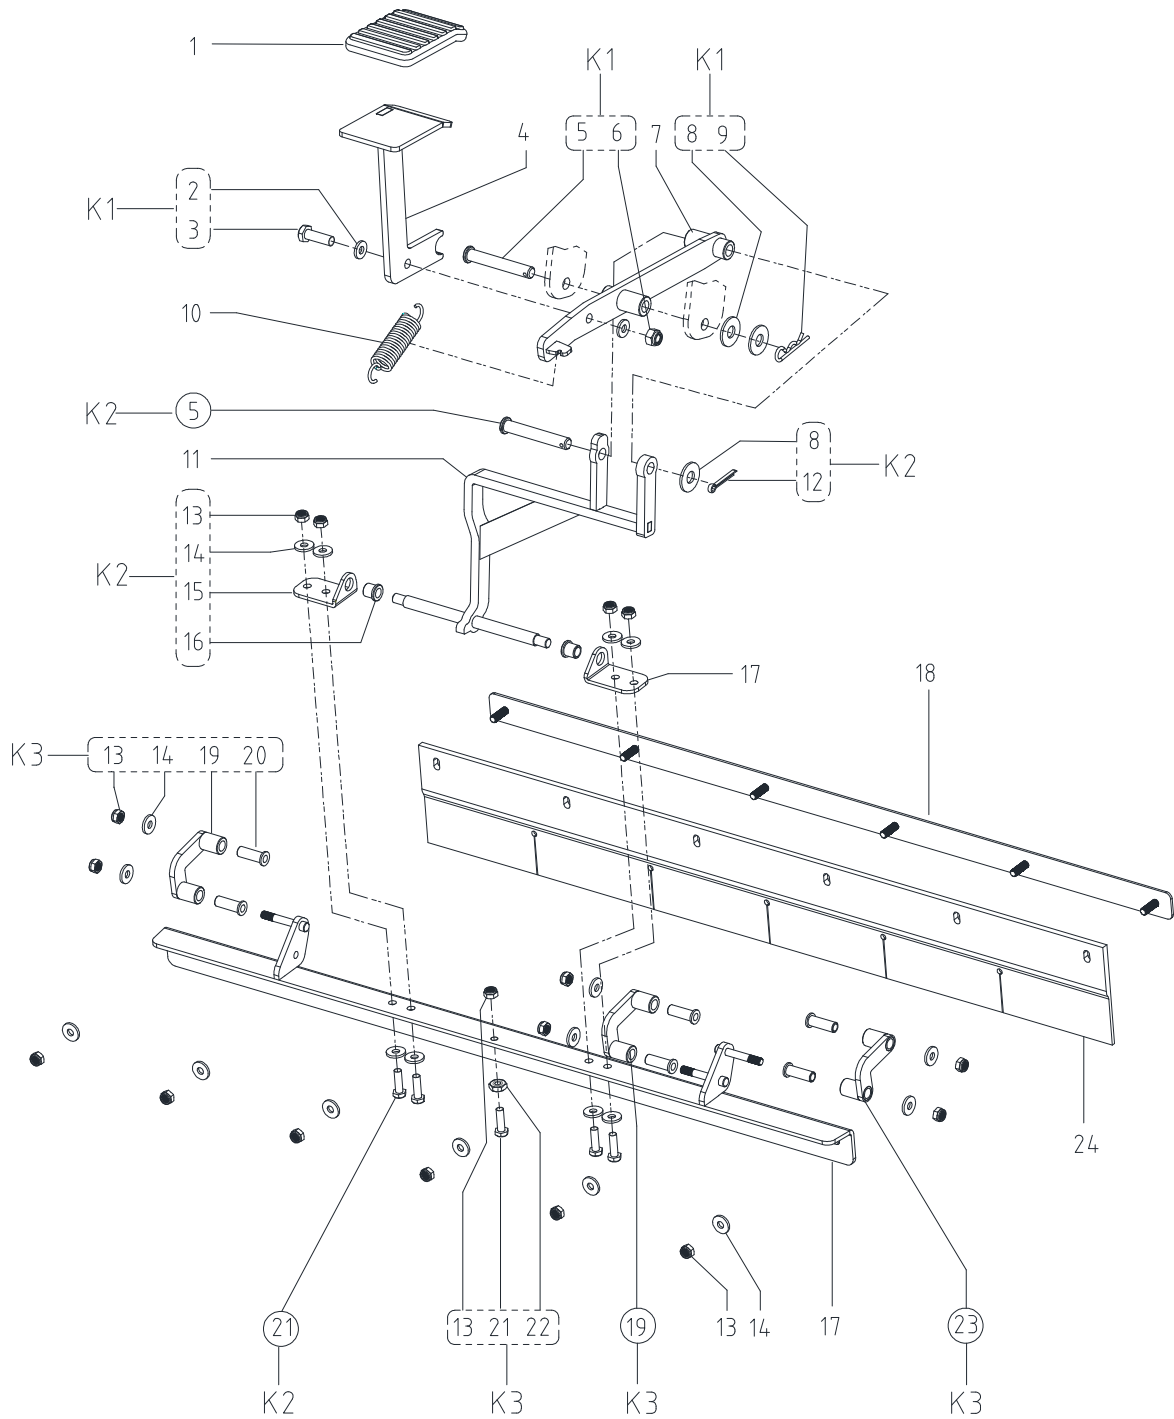

PARTS LIST

MAIN BROOM CLOSING ASSEMBLY(CONTINUE)

Kit	Item	Part No.	Description	Qty
K1	1		SCREW KNOB M10x30	1
K1	2	VF13518	WASHER LOCK F10	1
K1	3		WASHER D.30x10x2.5	1
K1	4		BUSHING COPPER D.18.5x10x9.5	1
K1	5	VV13633	NUT M5	2
K1	6		SCREW M5X35 HEX	2
	7	55940494	STRAP LEFT BLADE	1
	8	VF89510	SCREW NUT	3
	9	55940495	HATCH F MAIN BROOM	1
	10	55940496	BRACKET MAIN BROOM LEFT	2
	11	VF14506	NUT LOCK SS M6	8
	12	55940934	BLADE SIDE NBR	2
	13	55940497	STRAP RIGHT BLADE	1
K2	14	VA13491	SCREW M8 X 25	2
K2	15	VF13519	WASHER LOCK M8	2
K2	16	VF13535	WASHER PLAIN M8 X M20 X 2	1
K3	17		BUSHING D.22x30	1
K3	18		SPRING COMPRESSION D.E.22.2 WIRE D.2	1
	19	55940498	TRANSMISSION SHAFT LEFT D.22x79.5	1
K3	20	VF13543	ST4X16	2
K3	21		PLATE FIXED	1
K3	22		BEARING GASKET	1
K3	23	ZD45425	BEARING 6204 LU	2
	24	55940499	HUB NYLON D.110x30	1
K2	25	VF13542	PLAIN WASHER DIAMETER 8 X 26 X 2	1
	K1	55940574	SCREW KNOB KIT	1
	K2	55940576	SCREW KIT F TRANSMISSION SHAFT	1
	K3	55940577	BEARING KIT	1

PARTS LIST

FRONT FLAP ASSEMBLY