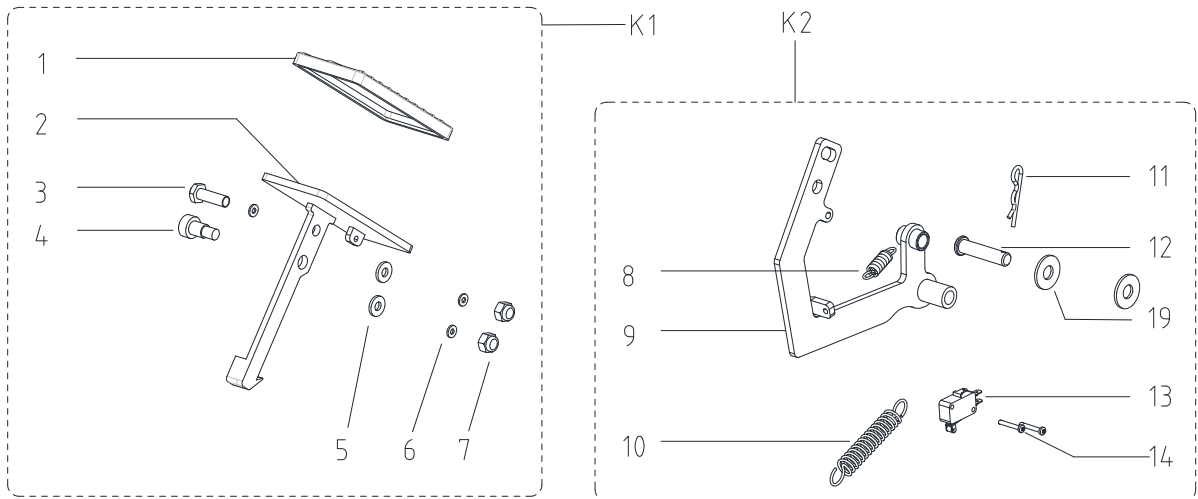

PARTS LIST

DRIVE ASSEMBLY

Kit	Item	Part No.	Description	Qty
K1	1	VF13636	SCREW M10 X 45	4
K1/K2	2	VF13518	WASHER LOCK F10	6
K1	3	VF13537	WASHER PLAIN M10XM26X2	4
K1	4		FIXING PLATE DRIVE MOTOR	2
K3	5	VF89116	CARBON BRUSH	4
K3	6	55940132	ELECTROMAGNETIC BRAKE	1
K3	7	VR14003	KEY	2
	8	55940348	SCREW PWM5X14	6
	9	55940349	GUARD BOARD CHAIN RIGHT	1
	10	55940350	GUARD BOARD CHAIN LEFT	1
K2	11	VF14006	BOLT M10X20	2
K2	12	VR41111	WASHER PLAIN 10X33X3	2
K2	13		SPROCKET	2
	14	55940351	CHAIN ROLLER	2
	K1	55940317	DRIVE MOTOR HARDWARE KIT	2
	K2	55940318	SPROCKET KIT	2
	K3	55940133	DRIVE MOTOR KIT	1

PARTS LIST

BRAKE ASSEMBLY