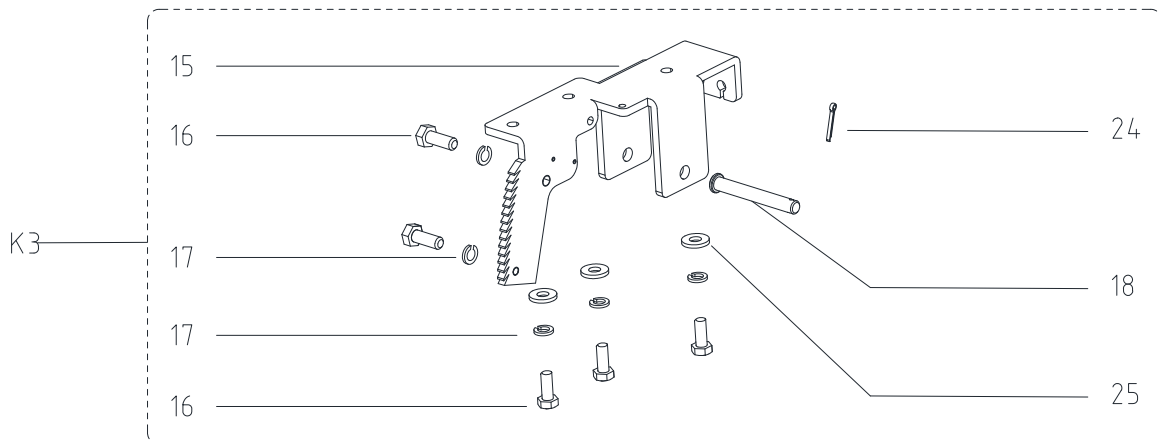

PARTS LIST

DRIVE ASSEMBLY

Kit	Item	Part No.	Description	Qty
K1	1	VF13636	SCREW M10 X 45	4
K1/K2	2	VF13518	WASHER LOCK F10	6
K1	3	VF13537	WASHER PLAIN M10XM26X2	4
K1	4		FIXING PLATE DRIVE MOTOR	2
K3	5	VF89116	CARBON BRUSH	4
K3	6	55940132	ELECTROMAGNETIC BRAKE	1
K3	7	VR14003	KEY	2
	8	55940348	SCREW PWM5X14	6
	9	55940349	GUARD BOARD CHAIN RIGHT	1
	10	55940350	GUARD BOARD CHAIN LEFT	1
K2	11	VF14006	BOLT M10X20	2
K2	12	VR41111	WASHER PLAIN 10X33X3	2
K2	13		SPROCKET	2
	14	55940351	CHAIN ROLLER	2
	K1	55940317	DRIVE MOTOR HARDWARE KIT	2
	K2	55940318	SPROCKET KIT	2
	K3	55940133	DRIVE MOTOR KIT	1

PARTS LIST

BRAKE ASSEMBLY