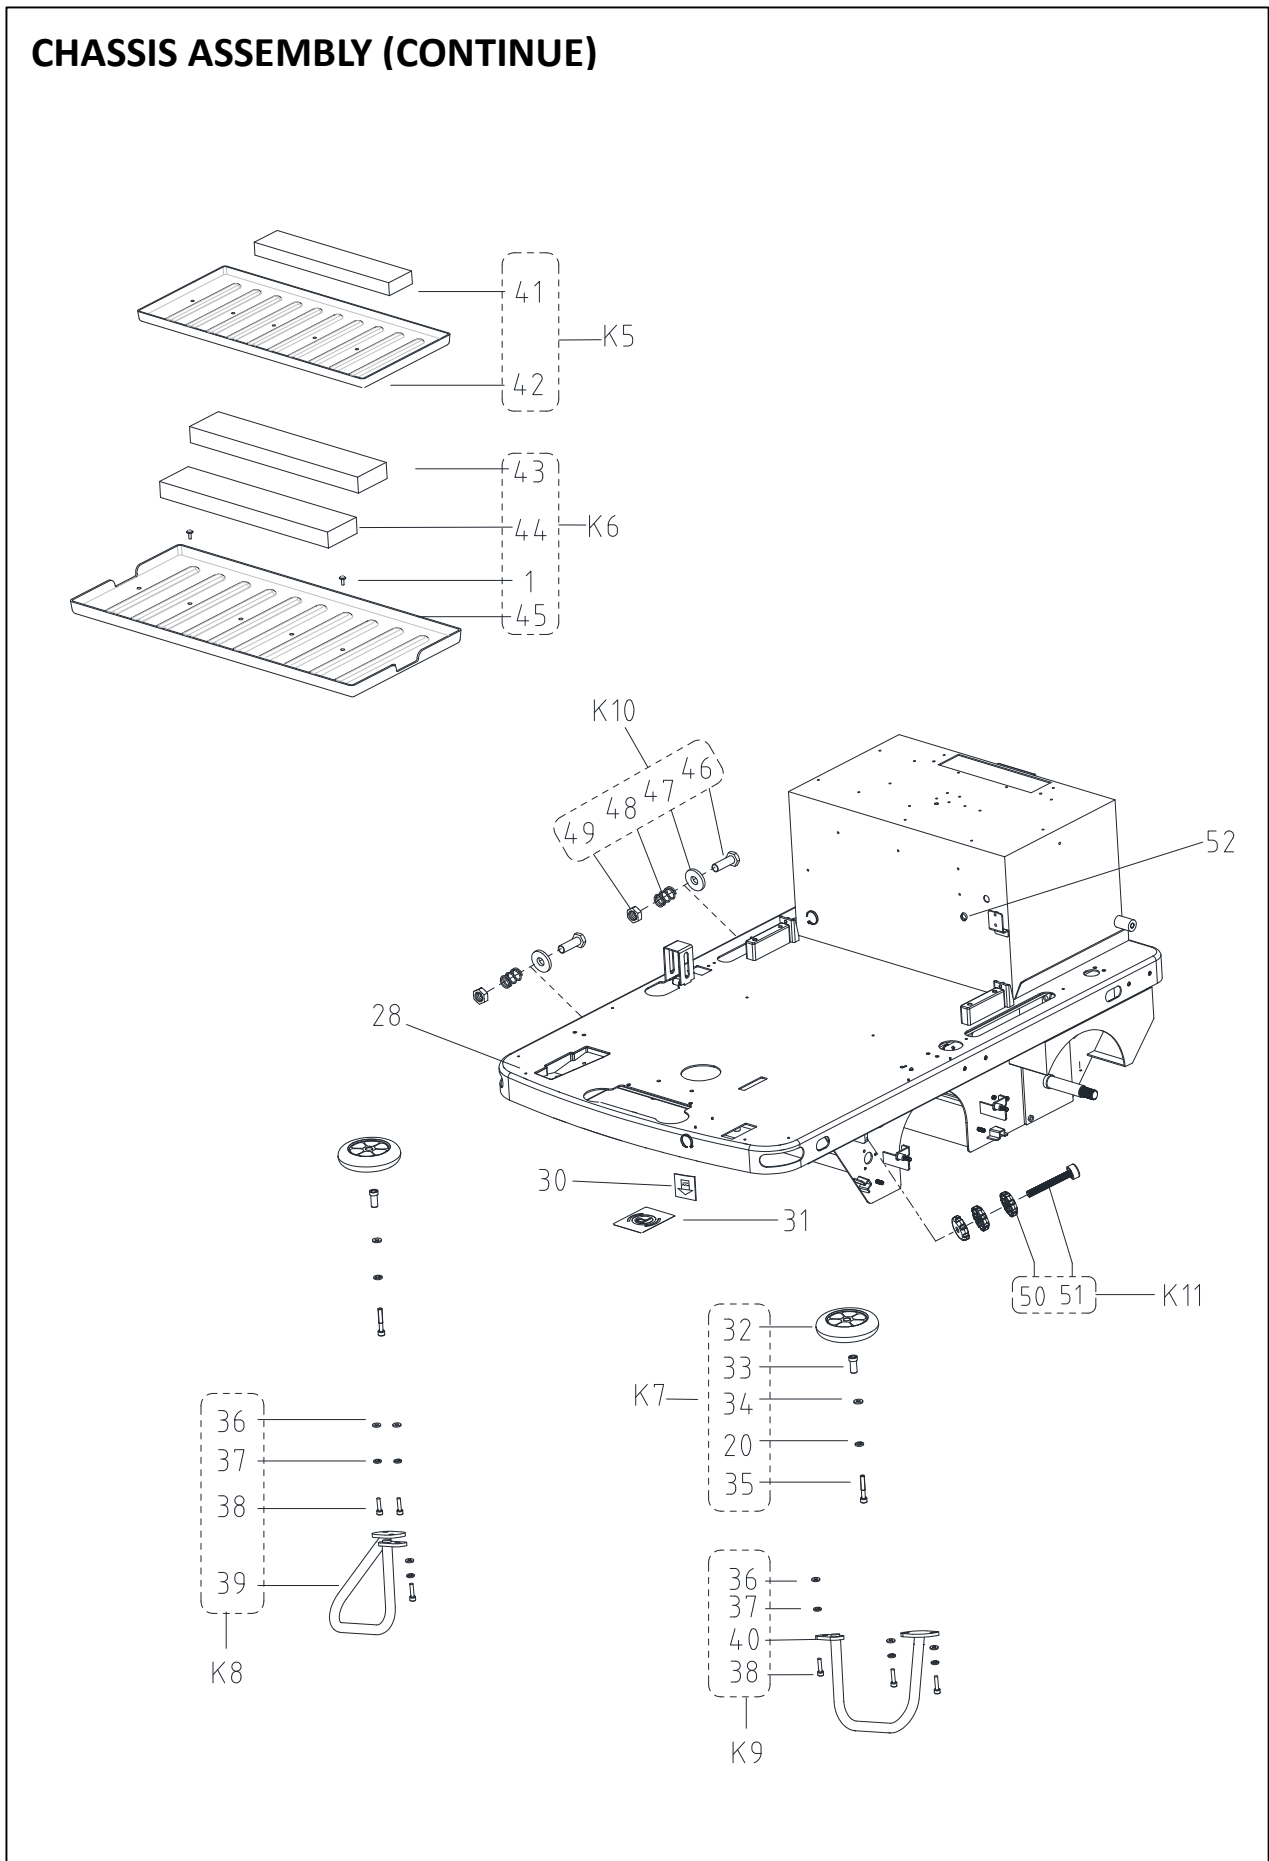

PARTS LIST

CHASSIS ASSEMBLY (CONTINUE)

PARTS LIST

CHASSIS ASSEMBLY (CONTINUE)

Kit	Item	Part No.	Description	Qty
	29	VA13491	SCREW M8 X 25	2
	30	55940336	LABEL FILTER	1
	31	55940337	LABEL BRAKE	1
K7	32	VR14404	ROLLER BUMPER	2
K7	33	VR16004	BUSHING BRASS	2
K7	34	VF13535	WASHER PLAIN M8 X M20 X 2	2
K7	35	VF13635	SCREW M8 X 50	2
K8/K9	36	VF13537	WASHER PLAIN M10XM26X2	6
K8/K9	37	VF13518	WASHER LOCK F10	6
K8/K9	38	VF14007	SCREW M10X32 HEX	6
K8	39		BUMPER RIGHT	1
K9	40		BUMPER LEFT	1
*K5	*41		TRAY LEAD-ACID BATTERY	1
*K5	*42		SPACER PLATE BATTERY 700X55X30	1
K6	43		SPACER PLATE BATTERY 1	1
K6	44		SPACER PLATE BATTERY 2	1
K6	45		TRAY BATTERY	1
	46		NUT M10	2
	47		SCREW M10 X 45	2
	48		SPRING COMPRESSION	2
	49		WASHER PLAIN M10XM26X2	2
	50		KNOB LOBES M10	3
	51	55940936	SCREW LIMITING M10X80	1
	52	55940335	SHEATH WIRE HOLE	1
	K1	55940253	COVER KIT RIGHT	1
	K2	55940303	AIR OUTLET KIT	1
	K3	55940304	TIE CABLE KIT	12
	K4	55940368	ACCELERATOR PEDAL KIT	1
	*K5	55940320	LEAD-ACID BATTERY TRAY KIT	1
	K6	55940319	BATTERY TRAY KIT	1
	K7	55940329	ROLLER BUMPER KIT	2
	K8	55940786	BUMPER KIT RIGHT	1
	K9	55940787	BUMPER KIT LEFT	1
	K10	55940365	FASTENING KIT COVER RIGHT	1
	K11	55940937	SCREW LIMITING KIT	1