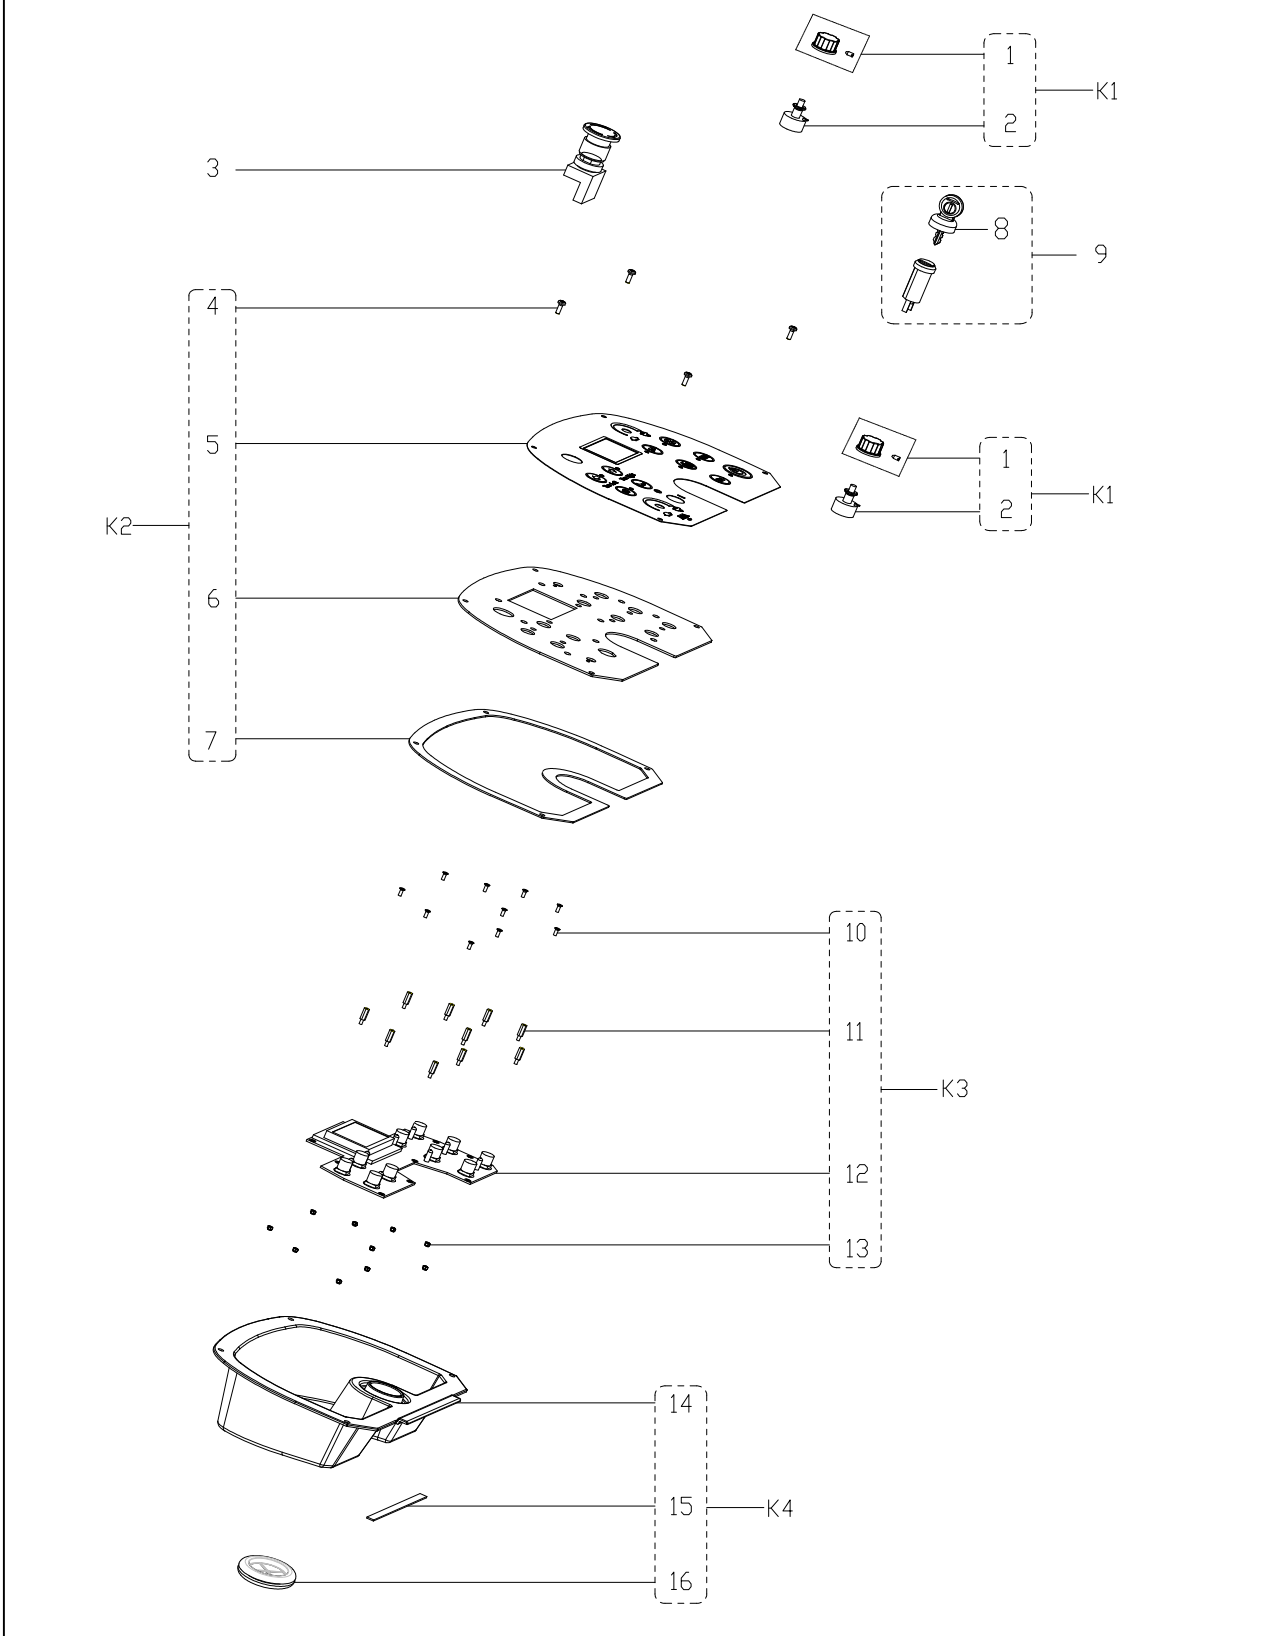

PARTS LIST

FRONT MAIN FRAME ASSEMBLY

PARTS LIST

FRONT MAIN FRAME ASSEMBLY

Kit	Item	Part No.	Description	Qty
K1	1	VV20058	SCREW M6X25	4
K1	2	VF13533	WASHER Ø6	8
K1	3	VR12002	BRACKET FIXED BEARING	1
K1	4	VR12008	SPACER BUSHING	1
K1	5	VF14075	BEARING 6004 2RS	2
K1	6	VR12003	PLATE FIXED BEARING	1
K1	7	VF14506	NUT LOCK SS M6	4
K2	8	VA13491	SCREW M8X25	6
K2	9	VF13519	WASHER LOCK M8	10
	10	VF13514A	WASHER PLAIN 8X16.5X1	2
	11	VR11006	BEARING	1
	12	VF14516	NUT LOCK M8	2
K2	13		FRONT MAIN FRAME	1
K2	14	VF13535	WASHER PLAIN Ø8	8
K3	15	VR12014	BUZZER	1
K3	16	RD20652	CABLE TIE	1
K4	17		SCREW M3X11	2
K4	18		USB PCB	1
K4	19		PLATE USB FIXED	1
K4	20	VA13477	SCREW ST4X15	2
K5	21		USB BRIDGE	1
K5	22		SHAFT	1
K5	23		SPRING TORSIONAL	1
K5	24		GASKET USB	1
K5	25		COVER POWER SUPPLY	1
K5	26		SCREW M3	1
	27	55940356	SCREW SOCKET M8X20 SS	4
K6	28		BAG MOBILE PHONE	1
K6	29	VV13664	WASHER PLAIN DIA.4	4
K6	30		SCREW M4X8	4
	K1	VR24071	BEARING BASE KIT	1
	K2	55940870	FRONT MAIN FRAME KIT	1
	K3	VR34052	BUZZER KIT	1
	K4	VR34053	PCB USB KIT	1
	K5	55940874	COVER USB KIT	1
	K6	55940880	PHONE STORAGE KIT	1

PARTS LIST

CONTROL HOUSING ASSEMBLY

PARTS LIST

CONTROL HOUSING ASSEMBLY

Kit	Item	Part No.	Description	Qty
K1	1	VF81730	POTENTIOMETER KNOB	2
K1	2	VR27030	POTENTIOMETER COMPONENT	2
	3	VR13132	EMERGENCY-STOP BUTTON	1
K2	4		SCREW M4X15	4
K2	5		LABEL CONTROL BOARD	1
K2	6		PANEL RACK	1
K2	7		GASKET ADHESIVE EVA	1
	8	146 2887 000	KEY	1
	9	9100001354	IGNITION KEY	1
K3	10		SCREW M3X8	10
K3	11	VR34015	PCB ISOLATION COLUMN	10
K3	12		PCB MAIN CONTROL	1
K3	13		NUT LOCK M3	10
K4	14		DUST-PROOF BOX	1
K4	15		GASKET ADHESIVE EVA L.167MM	1
K4	16		CABLE SLEEVE	1
	K1	VR24079	SPEED POTENTIOMETER	2
	K2	55940884	CONTROL PANEL KIT	1
	K3	55940885	PCB MAIN CONTROL KIT	1
	K4	55940886	DUST-PROOF BOX KIT	1