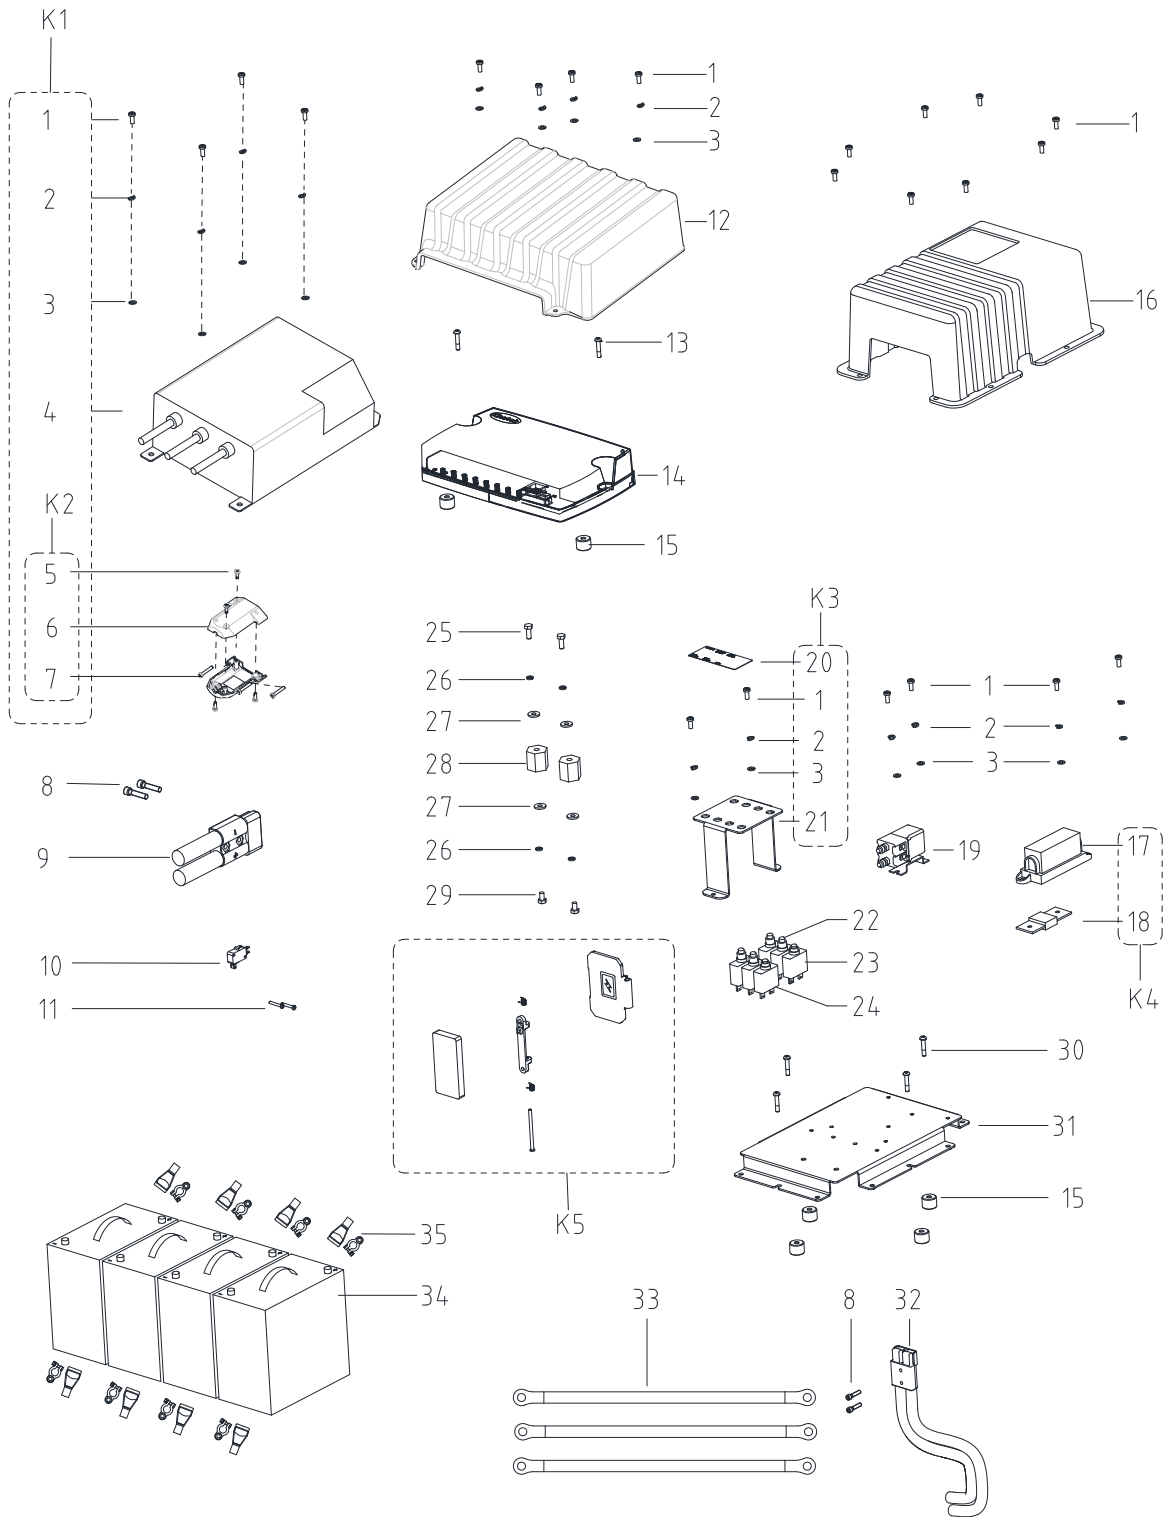

PARTS LIST

POWER SUPPLY AND CONTROL ASSEMBLY

PARTS LIST

POWER SUPPLY AND CONTROL ASSEMBLY

Kit	Item	Part No.	Description	Qty
*K1/K3	1	55940341	SCREW M5X12	22
*K1/K3	2	VV13601	WASHER LOCK M5	14
*K1/K3	3		WASHER 5X10X1	14
*K1	4		ON BOARD CHARGER	1
*K1/K2	5	VF14116	SCREW ST4X16	4
*K1/K2	6		CHARGER COVER	2
*K1/K2	7	VF14070	SCREW M4X25	2
	8	GT13015	HEX SOCKET SCREW M6X30	4
	9	55940121	WIRE KIT F EXTERNAL CHARGER	1
	10	VR12005	MICRO SWITCH	1
	11	VF14244	SCREW M3 X 20	2
	12	55940342	COVER CONTROLLER	1
	13	55940343	SCREW M5X40	2
	14	55940118	CONTROLLER MAIN MACHINE	1
	15		WASHER RUBBER D.20x15	6
	16	55940345	COVER ELECTRIC BOX	1
K4	17		HOLDER FUSE	1
K4	18		FUSE 150A	1
	19	VF90230	RELAY	1
K3	20		LABEL CIRCUIT BREAKER	1
K3	21		FIXING PLATE CIRCUIT BREAKER	1
	22	VF89050	CIRCUIT BREAKER 10A	4
	23	ZD48320	CIRCUIT BREAKER 30A	1
	24	VF90747	CIRCUIT BREAKER 5A	1
	25	VF13495	SCREW M6X16	2
	26	VV13607	WASHER LOCK M6	4
	27	VF13533	WASHER PLAIN M6XM16X2	4
	28	VR13449	CONNECT WIRE POLE	2
	29	VF14232	HEX SCREW M6X10	2
	30	VA13475	SCREW M5X25	4
	31	55940346	LID ELECTRIC BOX	1
	32	55940142	WIRE FOR POWER SUPPLY	1
	33	55940141	WIRE FOR BATTERY	3
	*34		BATTERIES (CHECK LOCAL SALES FOR PART NUMBERS)	4
	*35	55940150	BATTERY CARD BUCKLE	8
	*K1	55940100	ON BOARD CHARGER KIT EU/UK	1
		55940102	ON BOARD CHARGER KIT US	
	K2	55940301	CHARGER COVER KIT	1
	K3	55940312	FIXING PLATE KIT CIRCUIT BREAKER	1
	K4	55940314	FUSE KIT	1
	K5	VS14757	CHARGER SOCKET KIT	1