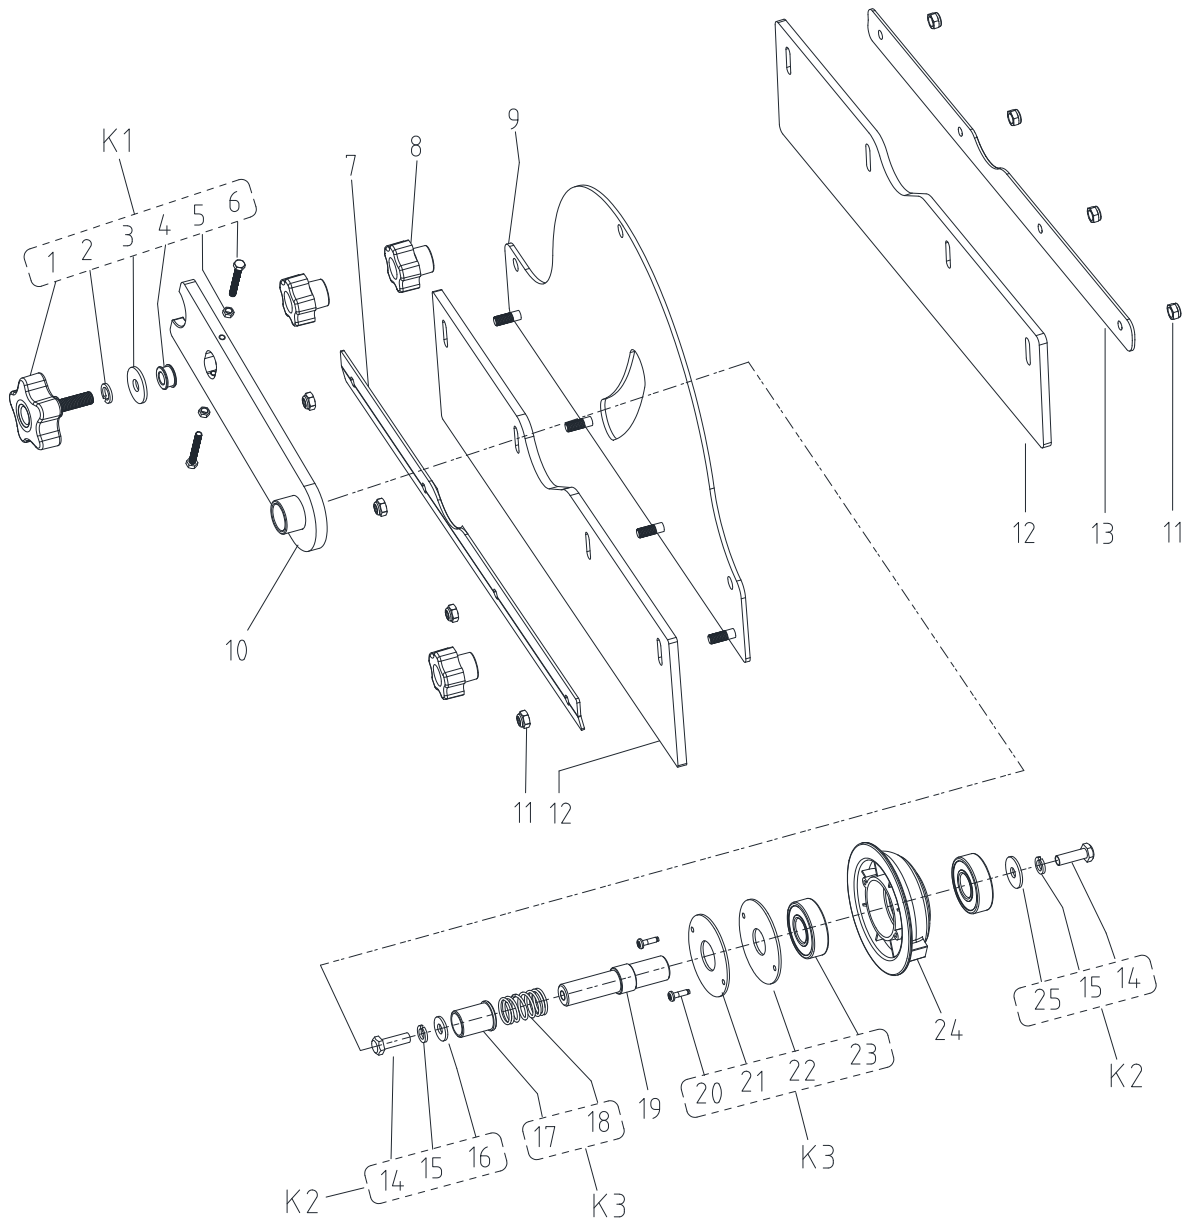

PARTS LIST

MAIN BROOM CLOSING ASSEMBLY

Kit	Item	Part No.	Description	Qty
	1	55940138	ACTUATOR 24V 550N 55MM	1
K1	2		PIN D.9.8x65.5	1
K1	3		BUSHING NYLON D.10.1x19.5	2
K1	4	VF14084	COTTER PIN M3 1/5 X 24	1
	5	55940492	SPRING AIR 180N	1
K1/K3	6	VS13518	CONNECTING PIN	4
K1	7		PIN GALV 45# D.9.8x66	1
K2	8		SCREW KNOB M10*93	1
K2	9		BUSHING D.10x5.2	1
K2	10	VF13498	SCREW M6 X 20	2
K2	11	VF13533	WASHER PLAIN M6XM16X2	2
	12	55940493	LIFTING BRACKET MAIN BROOM	1
K2/K3	13	VF14547	NUT M10	2
K3	14	55940933	BUSHING RUBBER	4
K3	15		ADJUSTING BRACKET	1
K3	16		PIN 45# D.9.8x40	1
K3	17		LIFTING CABLE MAIN BROOM	1
	K1	55940571	BUSHING KIT NYLON	1
	K2	55940572	SCREW KNOB ADJUSTING KIT	1
	K3	55940573	ADJUSTING BRACKET KIT	1

PARTS LIST

MAIN BROOM CLOSING ASSEMBLY(CONTINUE)