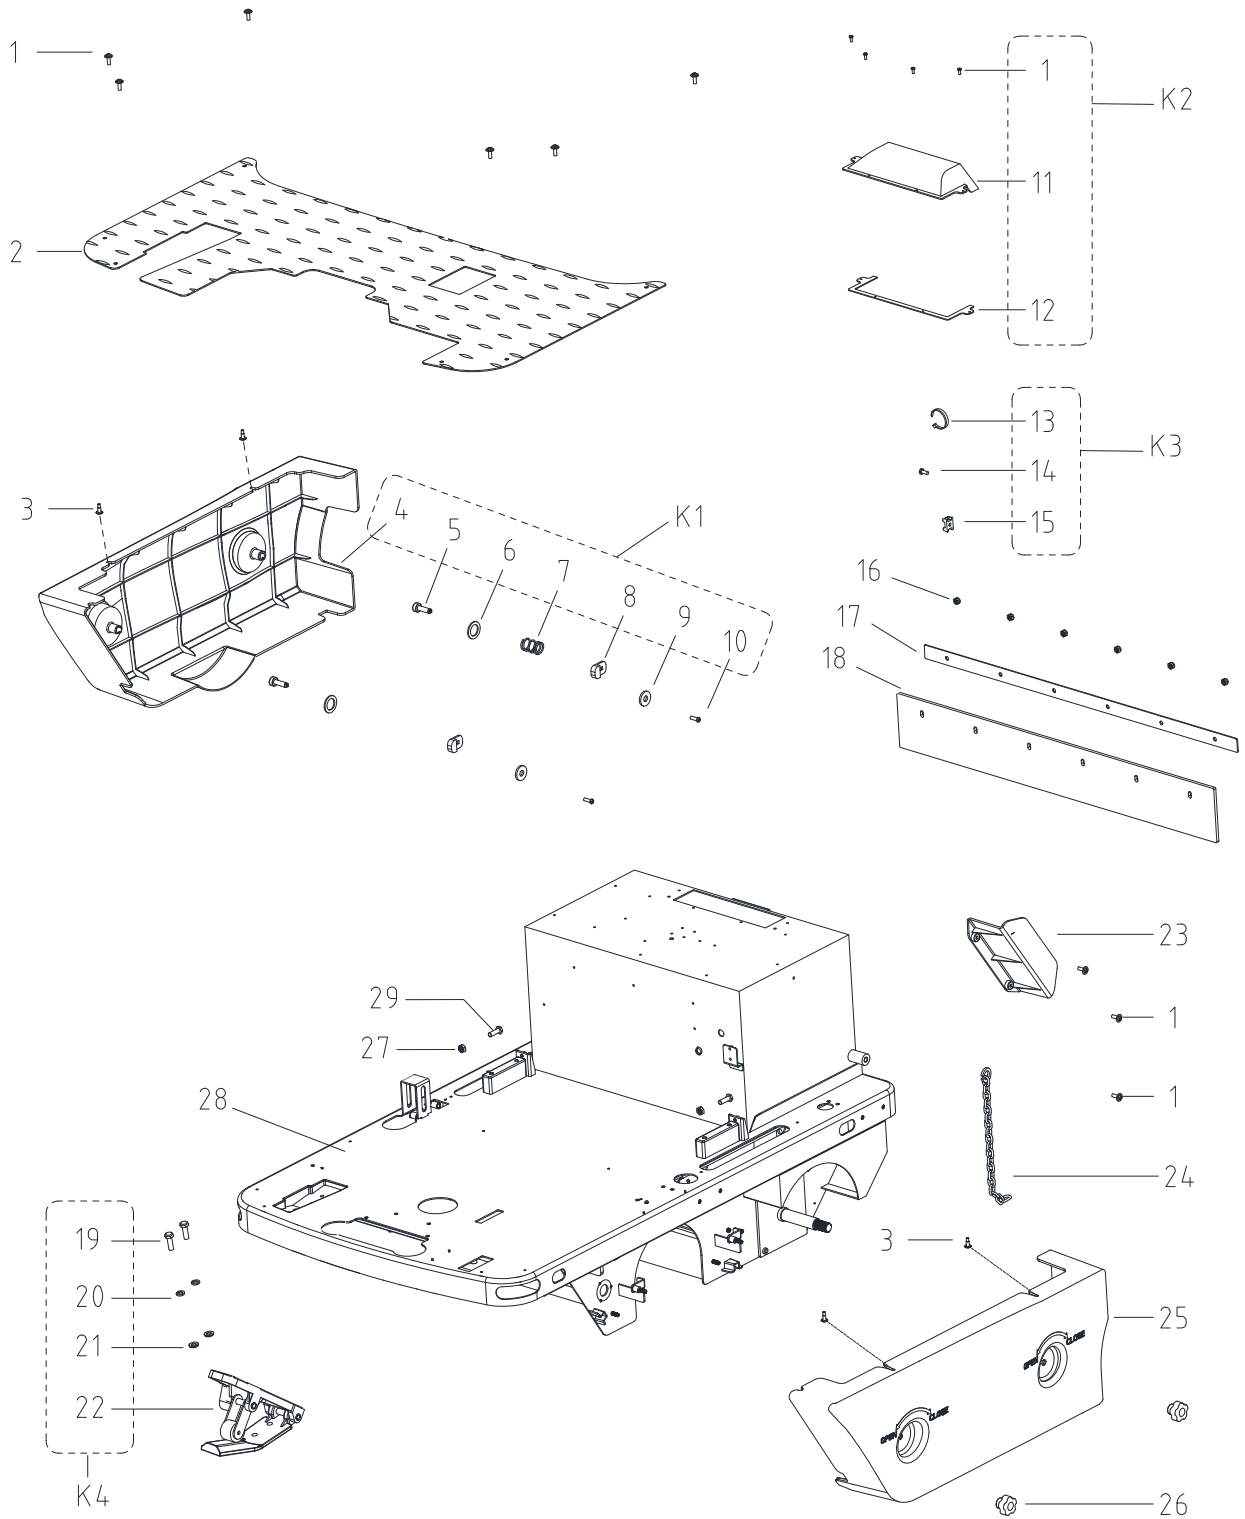

PARTS LIST

CHASSIS ASSEMBLY

PARTS LIST

CHASSIS ASSEMBLY

Kit	Item	Part No.	Description	Qty
K2/K6	1	55940348	SCREW PWM5X14	15
	2	55940327	FOOT PLATE ANTISKID	1
	3	VS10516	STEP SCREW	4
K1	4		COVER RIGHT	1
K1	5		ROTATING ROD	2
K1	6		WASHER 20X30X2	2
K1	7		SPRING COMPRESSION	2
K1	8		LIMIT PLATE	2
K1	9	VF13532	WASHER PLAIN M5	2
K1	10	VF90235	SCREW TM4X10	2
K2	11		BRACKET AIR OUTLET	1
K2	12		GASKET AIR OUTLET	1
K3	13		TIE CABLE BLACK	20
K3	14		SCREW M5X12	12
K3	15	VF85428	HOLDER FLAT TIE	12
	16	VF14506	NUT LOCK SS M6	6
	17	55940366	STRAP MAIN BROOM REAR	1
	18	55940330	BLADE MAIN BROOM REAR NBR	1
K4	19		SCREW SOCKET M8X20 SS	2
K4/K7	20	VF13519	WASHER LOCK M8	4
K4	21	VF13514A	WASHER PLAIN 8X16.5X1	2
K4	22	VR13002	ACCELERATOR PEDAL	1
	23	55940331	GUARD BOARD CHAIN	1
	24	55940332	CHAIN SOLUTION TANK COVER	1
	25	55940333	COVER LEFT	1
	26	VF89510	SQUEEGEE SCREW KNOB	2
	27	VF13513	NUT SS M8	2
	28	55940334	CHASSIS	1