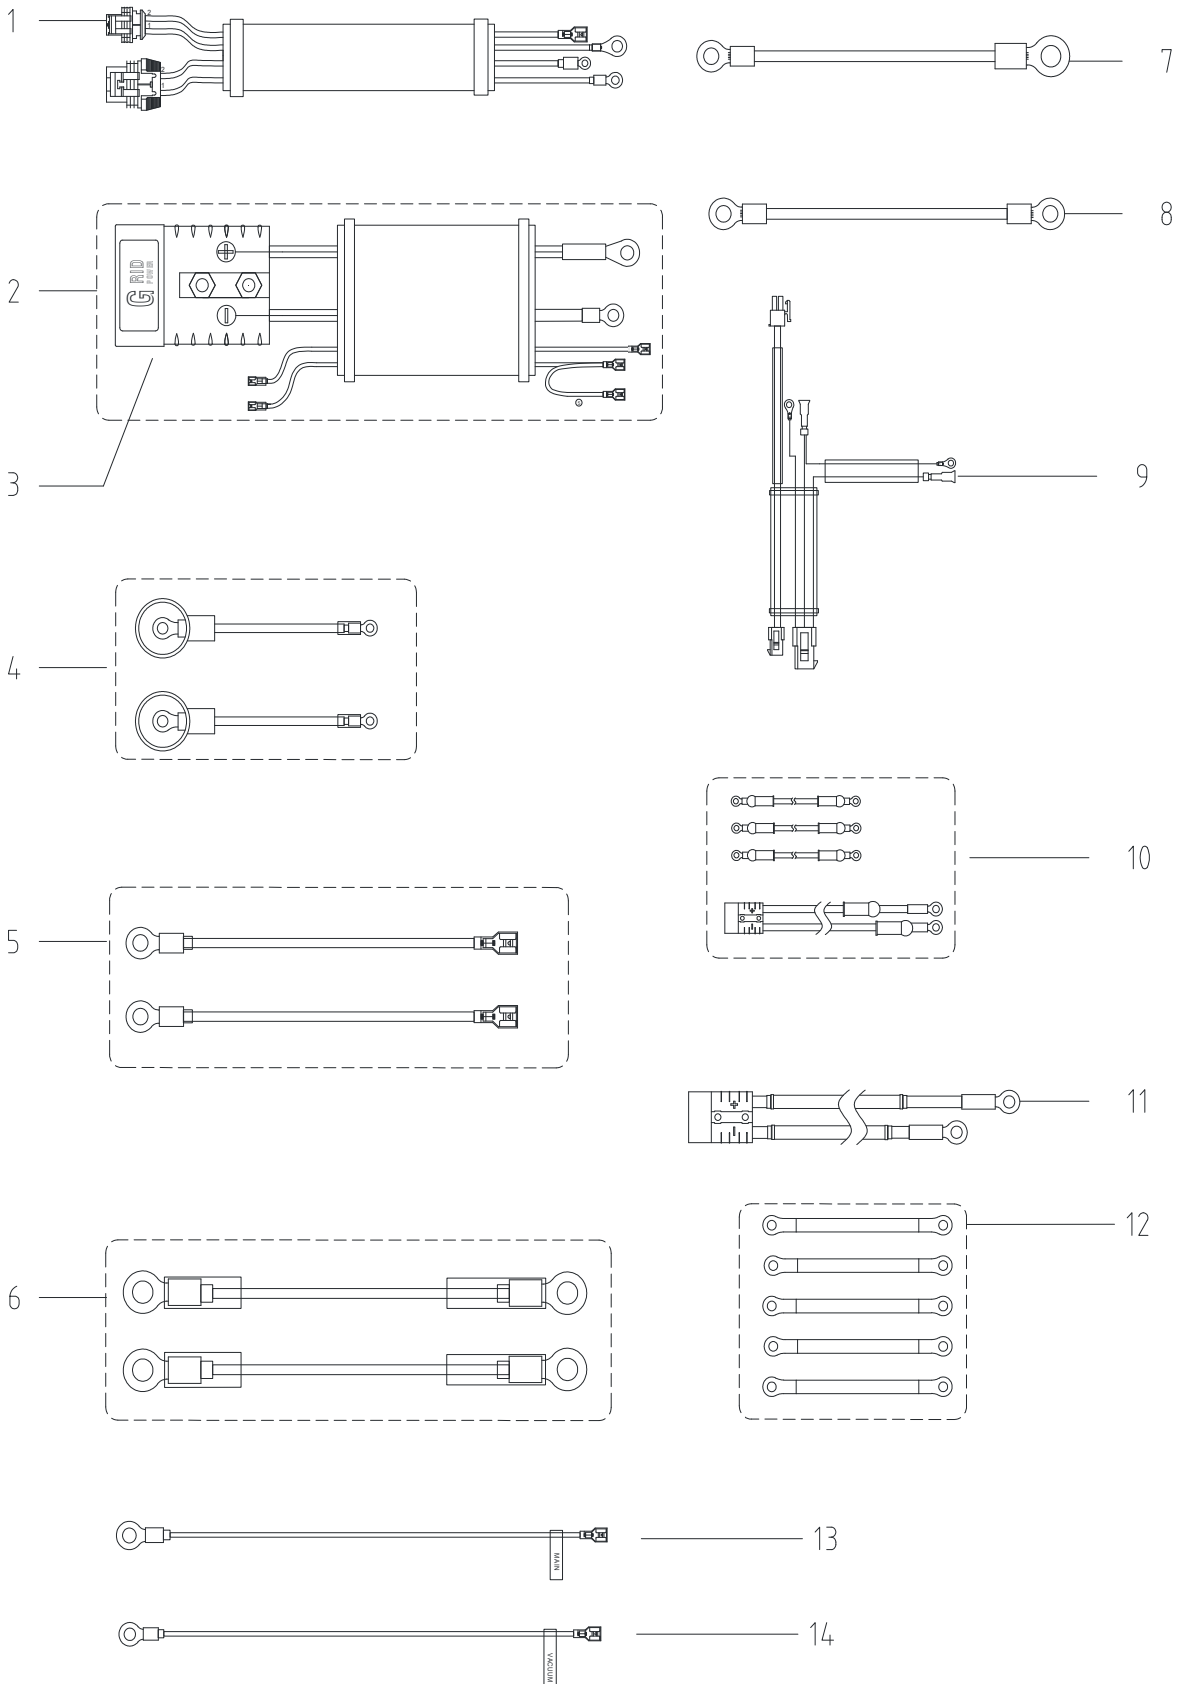

PARTS LIST

FRONT FLAP ASSEMBLY

Kit	Item	Part No.	Description	Qty
	1	VR41125	COVER RUBBER F BRAKE PEDAL	1
K1	2	VF13535	WASHER PLAIN M8 X M20 X 2	2
K1	3	VA13491	SCREW M8 X 25	1
	4	55940619	LIFTING PEDAL FRONT BLADE GALV Q235	1
K1/K2	5		PIN D.9.8x65.5	2
K1	6	VF14516	NUT LOCK M8	1
	7	55940626	BRACKET PEDAL	1
K1/K2	8	VF13537	WASHER PLAIN M10XM26X2	3
K1	9	VS13518	CONNECTING PIN	1
	10	55940627	SPRING EXTENSION D.E. 18.8 WIRE D.2.3	1
	11	55940628	CONNECTING ROD	1
K2	12	VF14084	COTTER PIN M3 1/5 X 24	1
K2/K3	13	VF14506	NUT LOCK SS M6	17
K2/K3	14	VF13533	WASHER PLAIN M6XM16X2	20
K2	15	55940935	BRACKET GALVE Q235	1
K2	16		BUSHING Ø11x 8 x 12	2
	17	55940632	FLAP METAL L.705	1
	18	55940634	STRAP FRONT BLADE	1
K3	19		CONNECTING ROD	2
K3	20		BUSHING Ø8.5x 26.8	6
K2/K3	21	VF14233	SCREW M6 X 20	5
K3	22	VF13521	NUT M6	1
K3	23		CONNECTING ROD	1
	24	55940638	BLADE FRONT NR	1
	K1	55940578	SCREW KIT PEDAL	1
	K2	55940579	PIN KIT CONNECTING ROD	1
	K3	55940580	CONNECTING ROD KIT	1

PARTS LIST

OTHER ELECTRIC PARTS ASSEMBLY