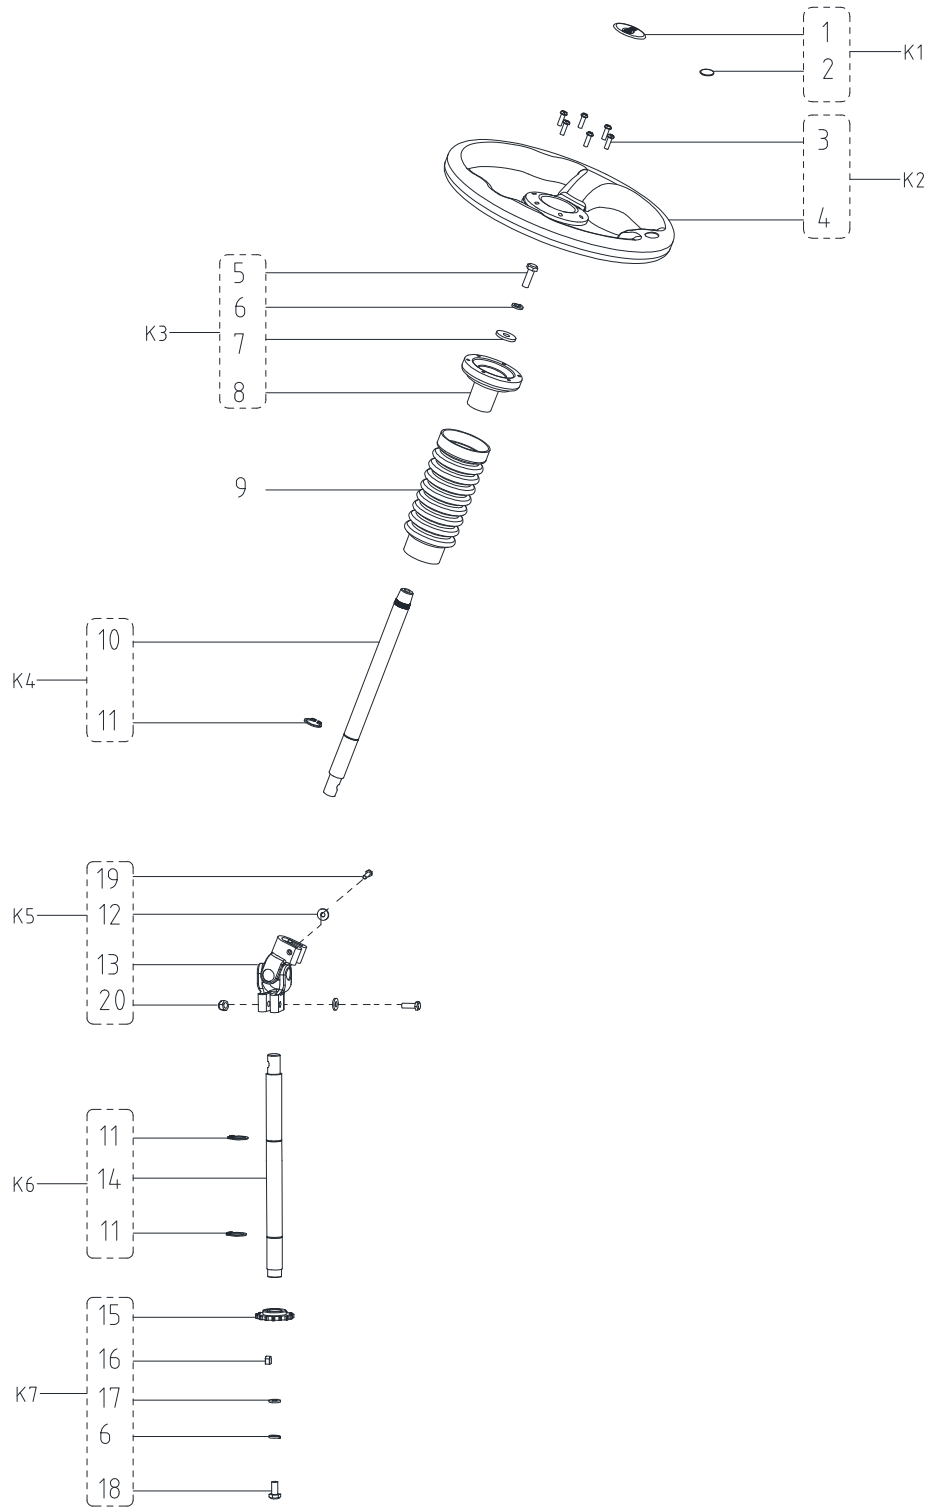

ROS1300

PARTS LIST

Model No.: 50000605/ 50000606/ 50000607

55940910 Rev. B Nov 2021

PARTS LIST

TABLE OF CONTENTS

GENERAL VIEW.....	2
DIRECTION CONTROL ASSEMBLY.....	4
FRONT MAIN FRAME ASSEMBLY.....	6
CONTROL HOUSING ASSEMBLY.....	8
FRONT WHEEL ASSEMBLY.....	12
SPRAY WATER ASSEMBLY.....	14
OVERHEAD GUARD ASSEMBLY.....	16
COVER ASSEMBLY.....	18
VACUUM MOTOR LID ASSEMBLY.....	20
FILTER SHAKER ASSEMBLY.....	22
HOPPER ASSEMBLY.....	24
CHASSIS ASSEMBLY	26
REAR WHEEL ASSEMBLY.....	30
POWER SUPPLY AND CONTROL ASSEMBLY.....	32
DRIVE ASSEMBLY.....	34
BRAKE ASSEMBLY.....	36
SIDE BROOM ASSEMBLY.....	38
MAIN BROOM ASSEMBLY.....	40
MAIN BROOM CLOSING ASSEMBLY.....	44
FRONT FLAP ASSEMBLY.....	48
ANOTHER ELECTRIC PARTS ASSEMBLY.....	50
WIRING DIAGRAM.....	52
RECOMMENDED SPARE PARTS.....	53

Model

Serial No.

* = Optional

= Modified item No. or New Item No.

[] = Not shown

PARTS LIST

GENERAL VIEW

PARTS LIST

PARTS LIST

DIRECTION CONTROL ASSEMBLY

PARTS LIST

DIRECTION CONTROL ASSEMBLY

Kit	Item	Part No.	Description	Qty
K1	1		LOGO CIRCULAR STEERING WHEEL	1
K1	2		LOGO OVAL STEERING WHEEL	1
K2	3	VR34031	SCREW BLACK M5 X 16	6
K2	4		STEERING WHEEL	1
K3	5	VA13491	SCREW M8 X 25	1
K3/K7	6	VF13519	WASHER LOCK M8	2
K3	7		WASHER Ø8.4*Ø26.3	1
K3	8	VR10034	LOCK CONE BLOCK	1
	9	VR34014	STEERING WHEEL AXIS SHEATH	1
K4	10		SHAFT STEERING WHEEL L.292MM	1
K4/K6	11	VR11308	RETAINING RING	3
K5	12	VF13514A	WASHER PLAIN 8X16.5X1	2
K5	13		UNIVERSAL JOINT	1
K6	14		SHAFT STEERING WHEEL L.510.5MM	1
K7	15		SPROCKET T15	1
K7	16		KEY SQUARE	1
K7	17	VF13542	PLAIN WASHER DIAMETER 8 X 20X 2	1
K7	18	VV13604	SCREW M8 X 20	1
K5	19	VF14251	SCREW M8 X 30	2
K5	20	VF14516	LOCK NUT M8	2
	K1	VR24084	KIT STEERING WHEEL LOGO	1
	K2	VR34041	KIT STEERING WHEEL	1
	K3	VR10039	STEERING WHEEL LOCK KIT	1
	K4	55940898	SHAFT STEERING WHEEL KIT UPPER	1
	K5	VR41431	UNIVERSAL JOINT KIT	1
	K6	55940883	SHAFT STEERING WHEEL KIT LOWER	1
	K7	VR41432	SPROCKET KIT	1