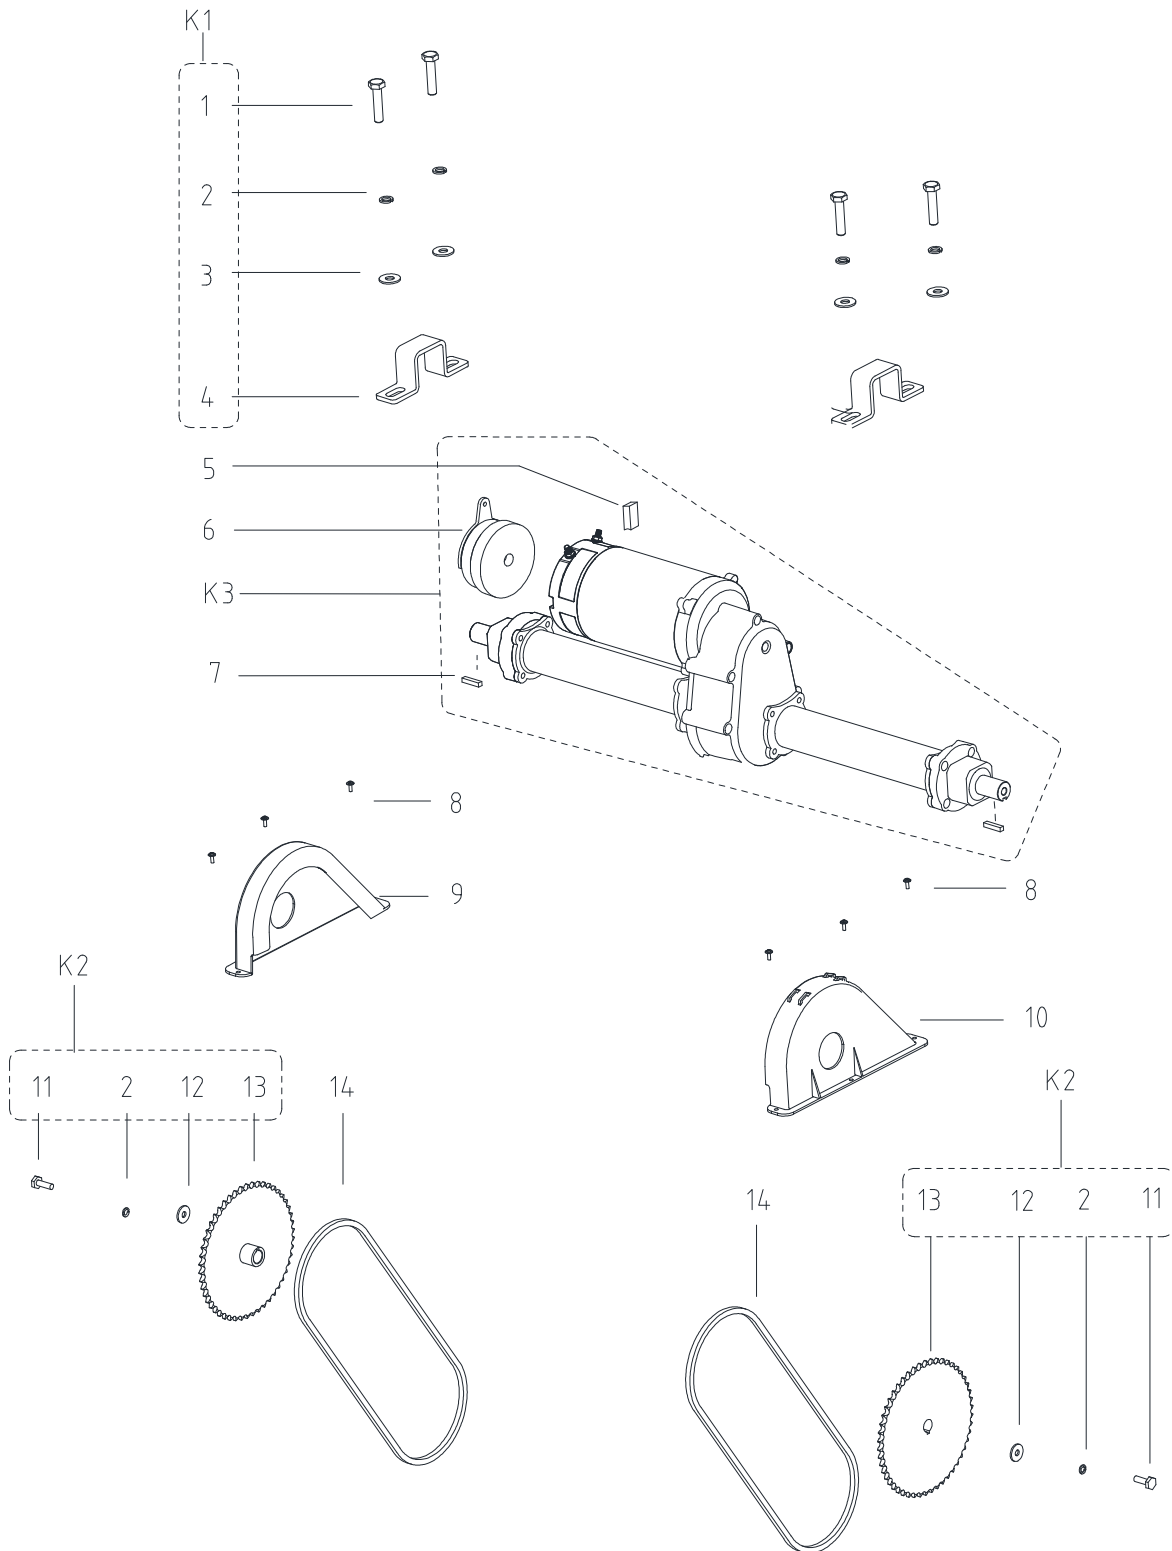

PARTS LIST

DRIVE ASSEMBLY

PARTS LIST

DRIVE ASSEMBLY

Kit	Item	Part No.	Description	Qty
K1	1	VF13636	SCREW M10 X 45	4
K1/K2	2	VF13518	WASHER LOCK F10	6
K1	3	VF13537	WASHER PLAIN M10XM26X2	4
K1	4		FIXING PLATE DRIVE MOTOR	2
K3	5	VF89116	CARBON BRUSH	4
K3	6	55940132	ELECTROMAGNETIC BRAKE	1
K3	7	VR14003	KEY	2
	8	55940348	SCREW PWM5X14	6
	9	55940349	GUARD BOARD CHAIN RIGHT	1
	10	55940350	GUARD BOARD CHAIN LEFT	1
K2	11	VF14006	BOLT M10X20	2
K2	12	VR41111	WASHER PLAIN 10X33X3	2
K2	13		SPROCKET	2
	14	55940351	CHAIN ROLLER	2
	K1	55940317	DRIVE MOTOR HARDWARE KIT	2
	K2	55940318	SPROCKET KIT	2
	K3	55940133	DRIVE MOTOR KIT	1