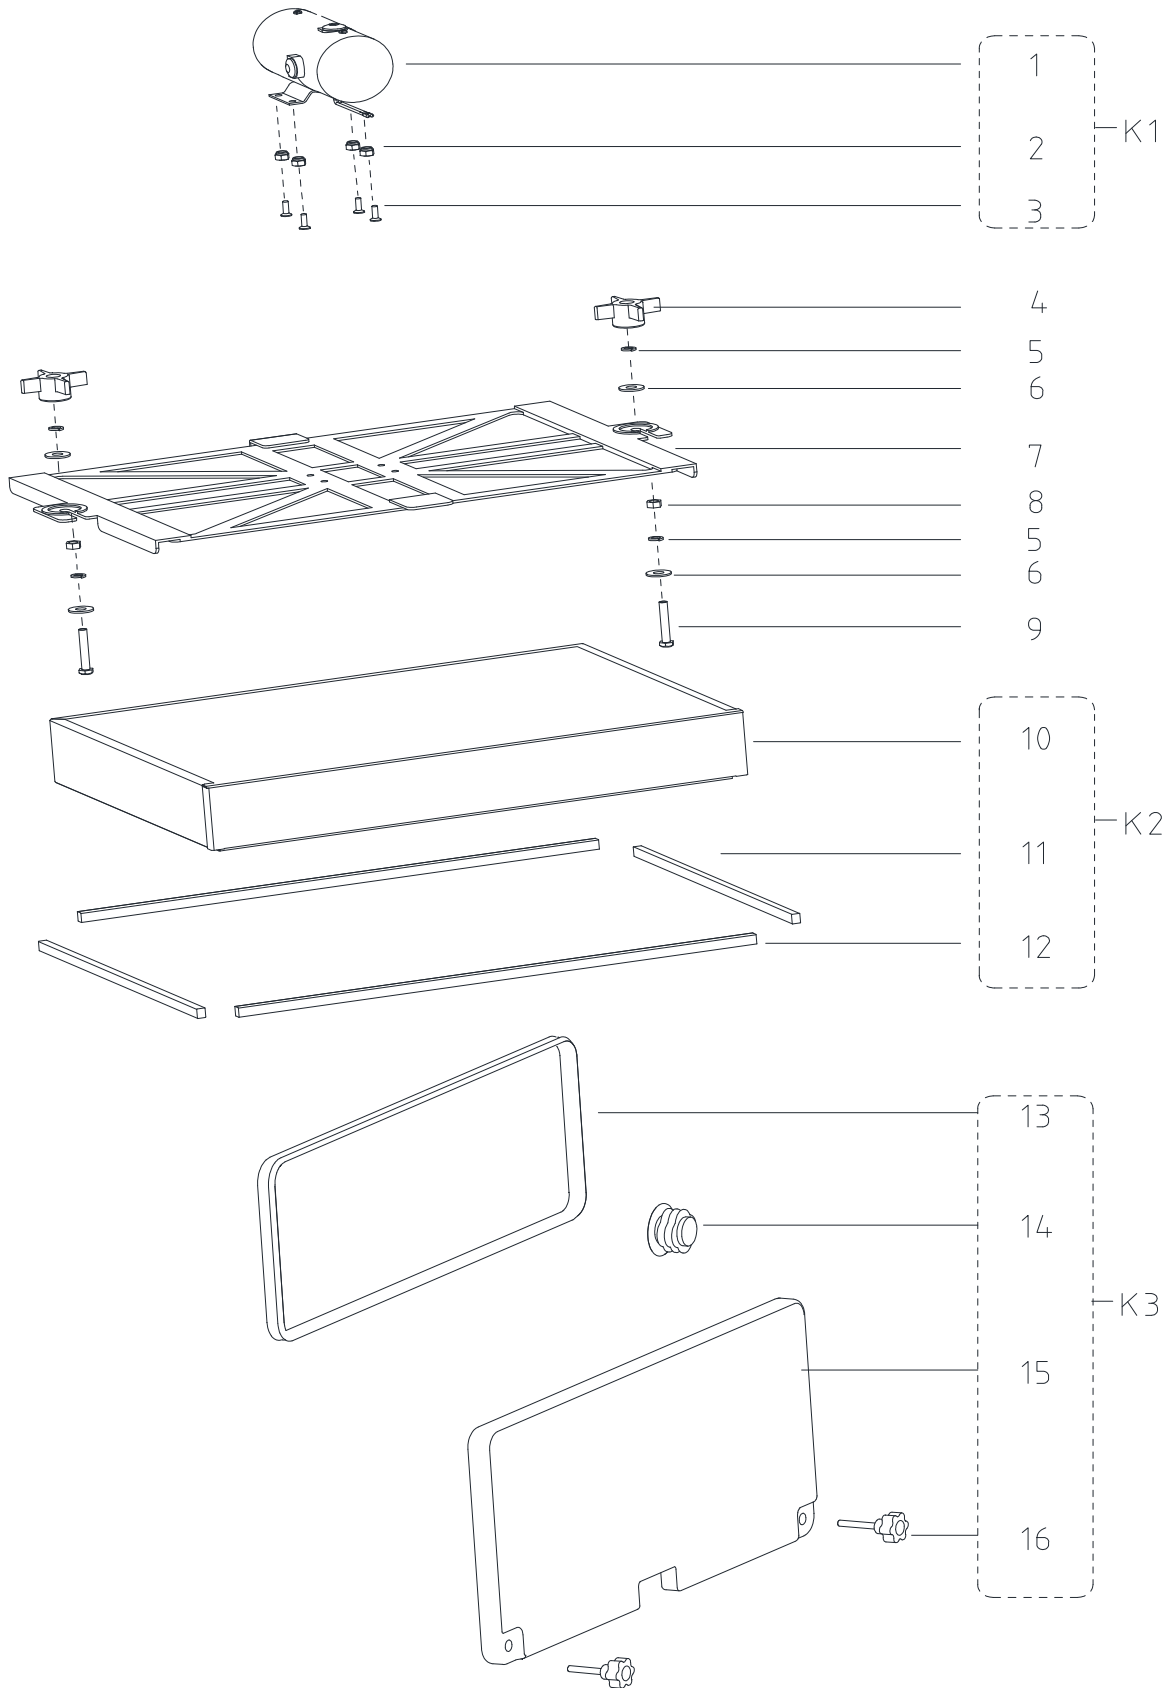

PARTS LIST

FILTER SHAKER ASSEMBLY

PARTS LIST

FILTER SHAKER ASSEMBLY

Kit	Item	Part No.	Description	Qty
K1	1		VIBRATION MOTOR	1
K1	2	VF14516	NUT LOCK M6	4
K1	3	VV13605	SCREW M6X16	4
	4	VF81210	KNOB KNURLED M8X55 MALE	2
	5	VF13519	WASHER SPRING ID8	4
	6	VF13535	WASHER 8.1X20X2	4
	7	55940554	BRACKET FILTER SHAKER	1
	8	VF13513	NUT M8	2
	9	VF13635	SCREW M8X50	2
K2	10		FILTER 580X401X80 POLYESTER 3.5m²	1
K2	11		GASKET L.400	2
K2	12		GASKET L.562	2
K3	13		GASKET	1
K3	14	VF85127	CAP BLACK TANK LOCKING	1
K3	15		LID FILTER SHAKER	1
K3	16	55940479	KNOB KNURLED M8X40	2
	K1	55940547	VIBRATION MOTOR KIT	1
	K2	55940538	FILTER KIT 580X401X80 POLYESTER 3.5m²	1
	K3	55940516	LID FILTER SHAKER KIT	1