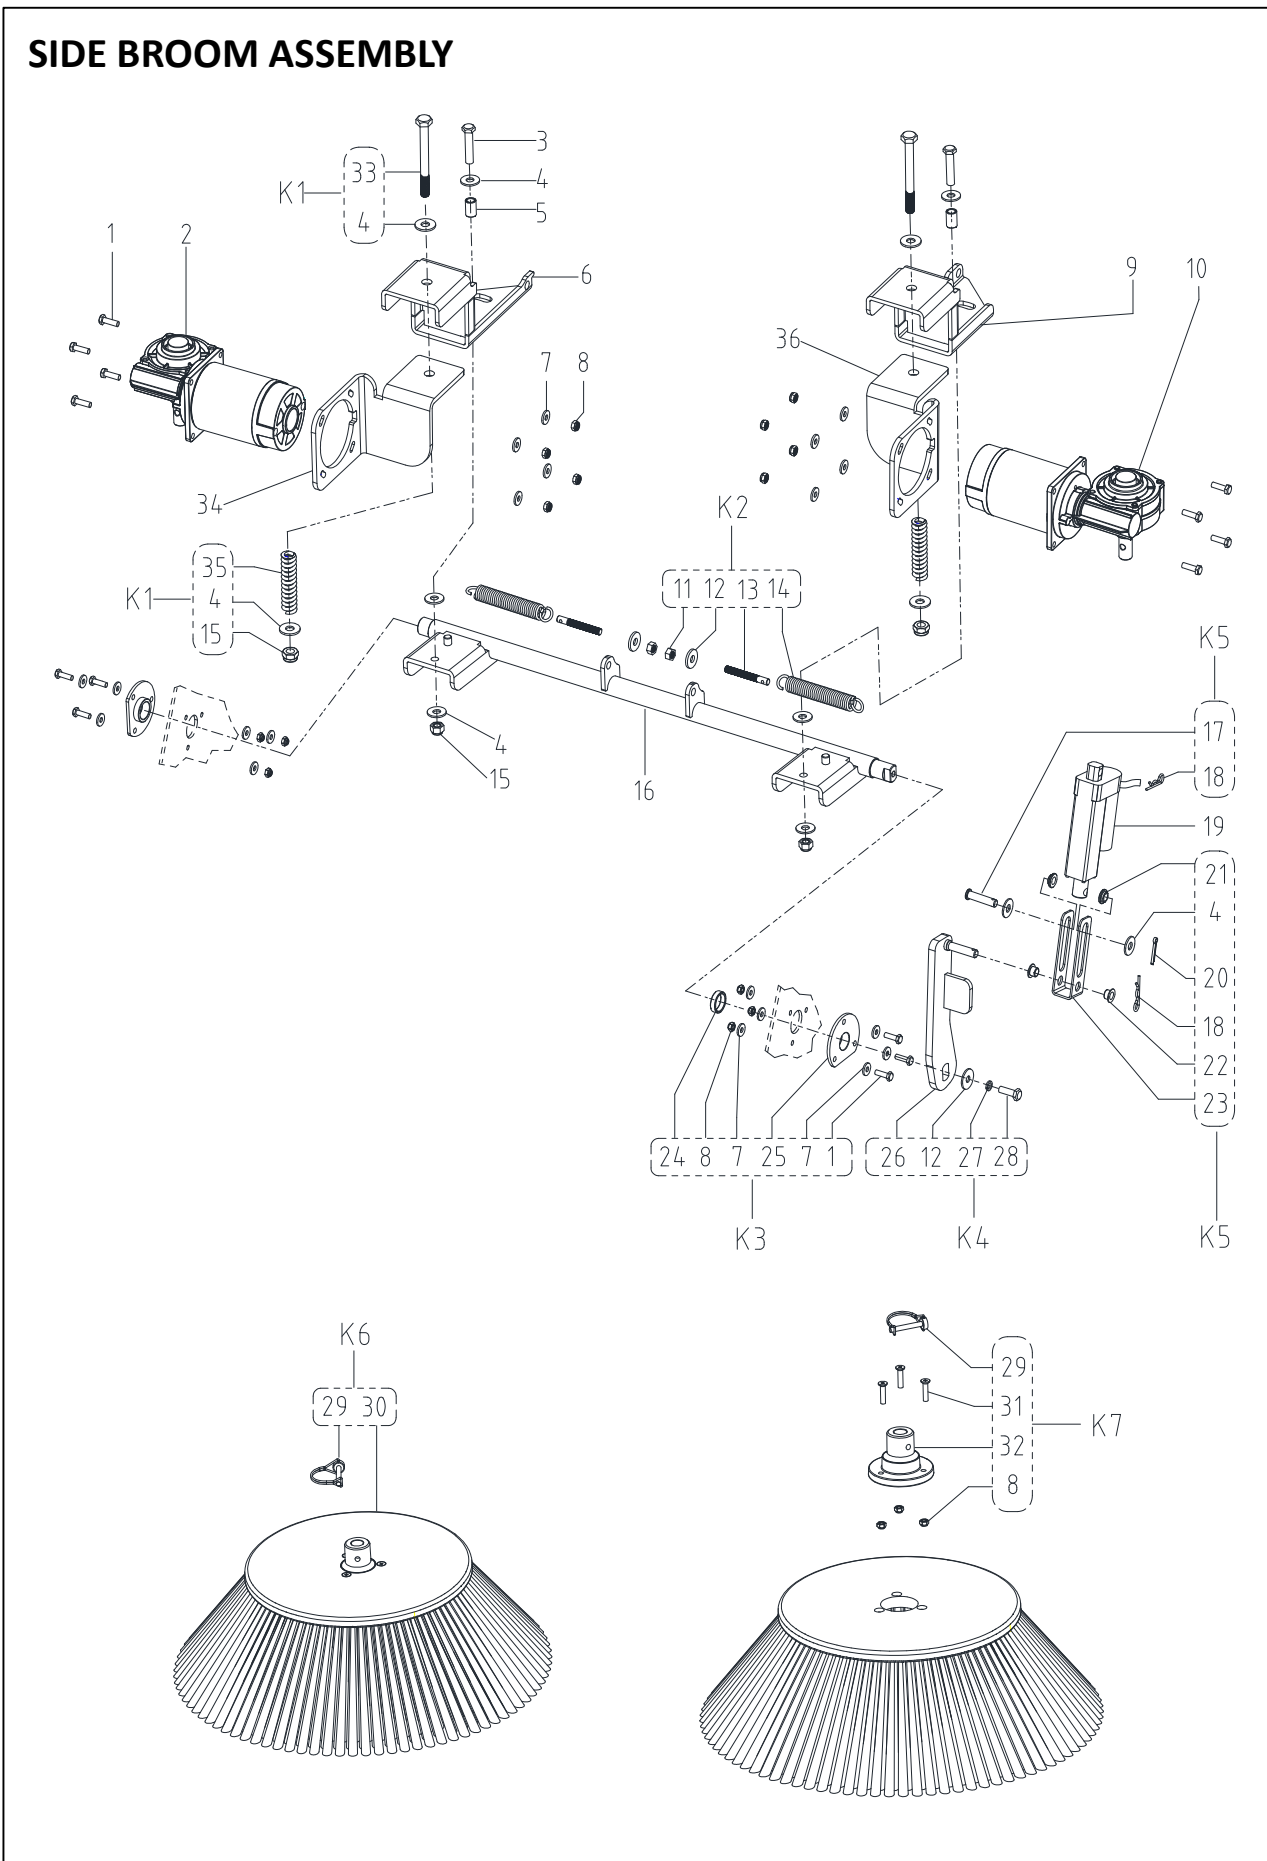

PARTS LIST

SIDE BROOM ASSEMBLY

PARTS LIST

SIDE BROOM ASSEMBLY

Kit	Item	Part No.	Description	Qty
K3	1	VF14233	SCREW M6 X 20	14
	2	55940136	MOTOR SIDE BROOM RIGHT 24V 280W	1
	3	VF13636	SCREW M10 X 45	2
K1/K5	4	VF13537	WASHER PLAIN M10XM26X2	12
	5	55940596	BUSHING COPPER Ø14 x 10 x 20.5	2
	6	55940591	BRACKET SIDE BROOM RIGHT	1
K3	7	VF13533	WASHER PLAIN M6XM16X2	20
K3/K7	8	VF14506	NUT LOCK SS M6	14
	9	55940592	BRACKET SIDE BROOM LEFT	1
	10	55940135	MOTOR SIDE BROOM LEFT 24V 280W	1
K2	11	VF13513	NUT M8	2
K2/K4	12	VF13542	PLAIN WASHER DIAMETER 8 X 26 X 2	3
K2	13	VF82047	SHAFT	2
K2	14		SPRING EXTENSION D.E.19 WIRE Ø2.5	2
K1	15	VF14547	NUT M10	4
	16	55940593	SHAFT ASSEMBLY SIDE BROOM Ø25x747	1
K5	17		PIN Ø9.8x45.5	1
K5	18	VS13518	CONNECTING PIN	2
	19	55940138	ACTUATOR ASSEMBLY KIT 24V 550N 55mm	1
K5	20		COTTER PIN Ø2.5X43	1
K5	21		BUSHING COPPER Ø10x5.5	2
K5	22	VF85338	BUSHING FLANGED	2
K5	23		LIFTING BRACKET SIDE BROOM	1
K3	24		BUSHING Ø27x 22.2 x 7.3	1
K3	25		BUSHING NYLON Ø22 x29.4x12	2
K4	26		BRACKET POSITION LIMITER	1
K4	27	VF13519	WASHER LOCK M8	1
K4	28	VV13604	SCREW M8 X 20	1
K6/K7	29		PIN Ø6x45	2
K6	30		BROOM SIDE ASSEMBLY 300x500 PPL 0.8	2
K7	31	VF14223	SCREW M6 X 25 PH	6
K7	32		HUB SIDE BROOM	2
K1	33	55940930	SCREW M10X95 HEX SS	2
	34	55940594	BRACKET RT SIDE BROOM Q235 GALV	1
K1	35	55940931	SPRING-COMP. D.E.10.3 WIRE D.4	2
	36	55940595	BRACKET LT SIDE BROOM Q235 GALV	1
	K1	55940588	BRACKET SPRING KIT	2
	K2	55940583	SHAFT SPRING HARDWARE KIT	2
	K3	55940584	SHAFT BUSHING KIT	2
	K4	55940585	LIFTING BRACKET KIT	1
	K5	55940586	BRACKET POSITION LIMITER KIT	1
	K6	55940587	BROOM SIDE ASSEMBLY KIT 300x500 PPL 0.8	2
	*K6	55940757	BROOM SIDE KIT MIX STEEL 300x500	2
	*K6	55940589	BROOM SIDE KIT NATURAL 300x500	2
	K7	55940772	HUB KIT SIDE BROOM	1