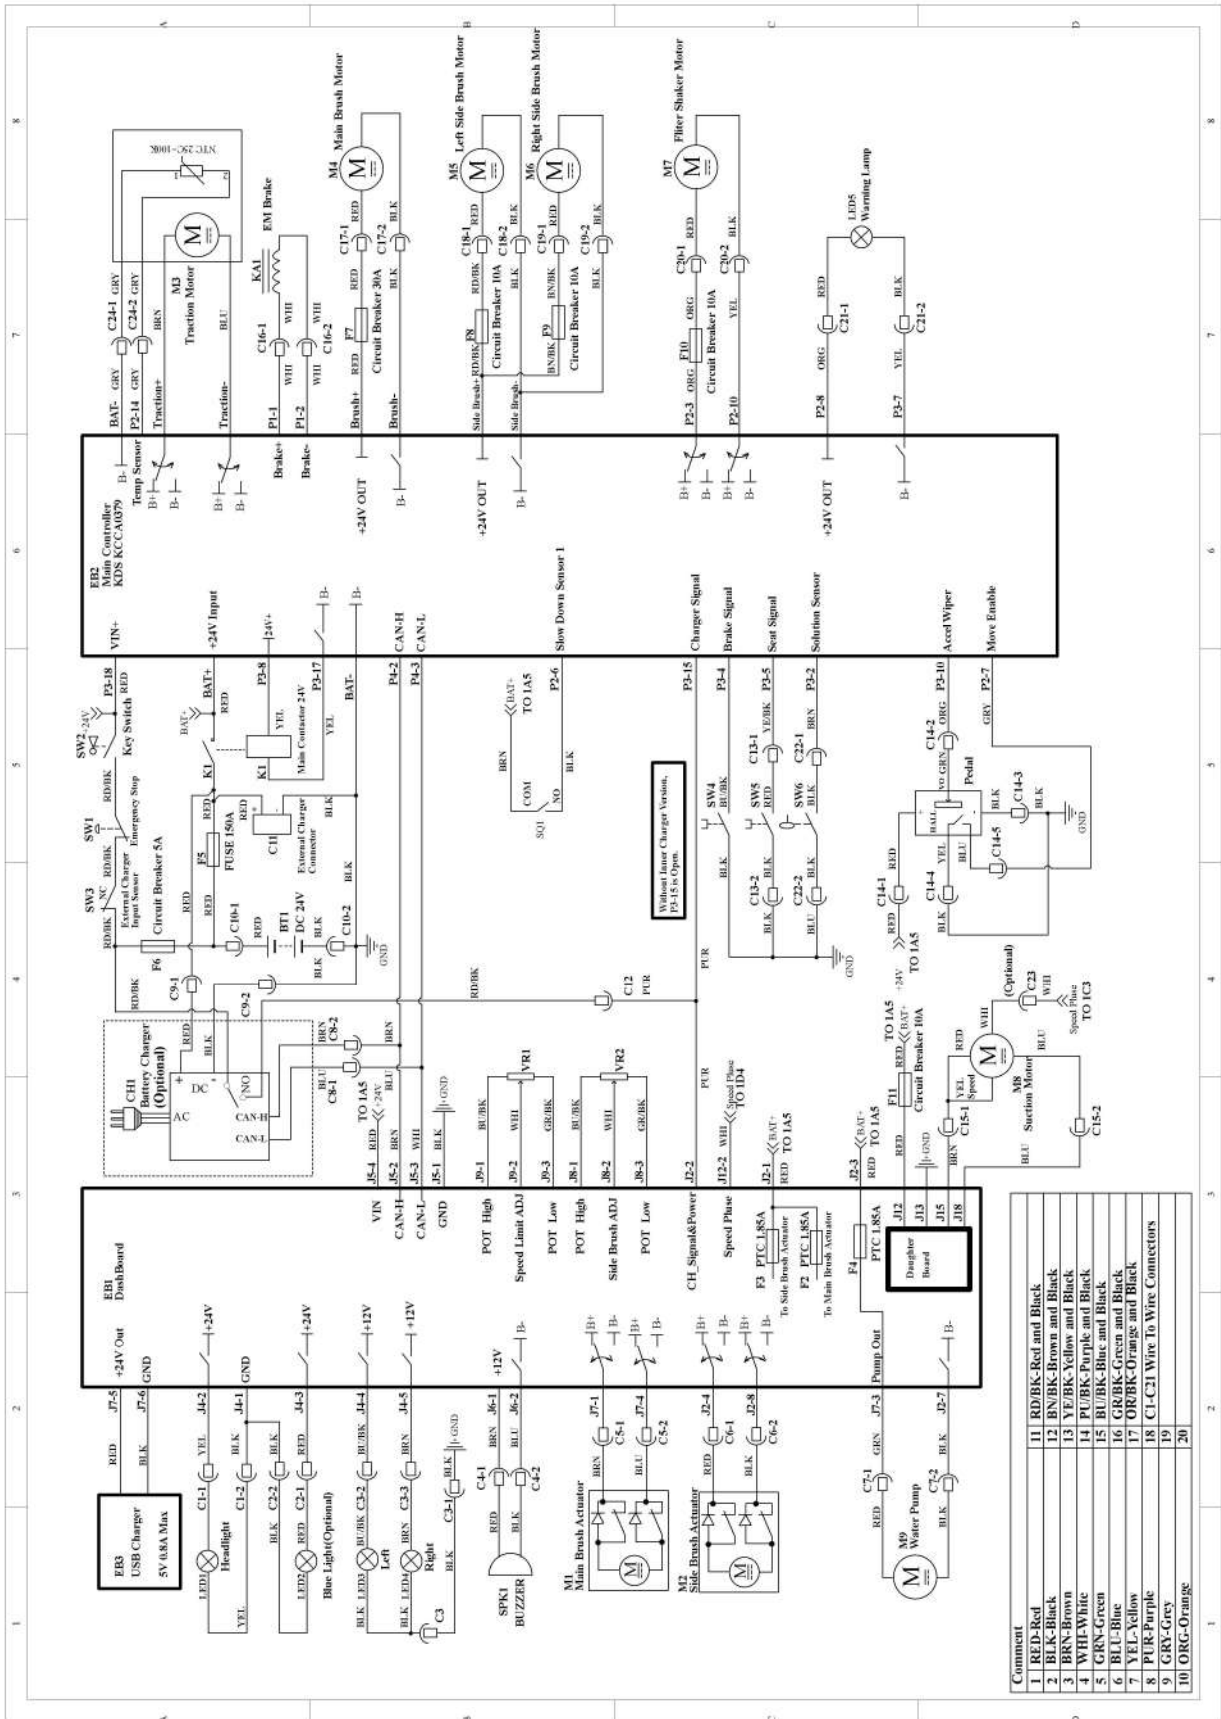

PARTS LIST

WIRING DIAGRAM

PARTS LIST

RECOMMENDED SPARE PARTS

Item	Part No.	Description	Qty
1	55940453	GASKET	1
3	55940340	WHEEL TRACTION	1
4	55940550	GASKET VACUUM MOTOR	1
5	55940892	HOSE SOLUTION KIT	1
6	55940361	CHAIN ROLLER 06B	1
7	55940552	GASKET VACUUM MOTOR LID	1
8	55940547	VIBRATION MOTOR KIT	1
9	55940479	KNOB KNURLED M8X40	2
10	55940538	FILTER KIT	1
11	55940543	WHEEL D.63 KIT	1
12	55940544	WHEEL D.126 KIT	1
13	55940439	HANDLE CONTAINER KIT	3
14	55940545	LATCH KIT	1
15	55940342	COVER KIT RIGHT	1
16	55940329	ROLLER BUMPER KIT	1
17	55940368	ACCELERATOR PEDAL KIT	1
18	55940306	BRAKE KIT	1
19	55940307	REAR WHEEL KIT FIXING	1
20	55940102	ON BOARD CHARGER KIT US	1
21	VR12005	MICRO SWITCH	1
22	55940118	CONTROLLER MAIN MACHINE	1
23	55940314	FUSE KIT	1
24	VF90230	RELAY	1
25	VF89050	CIRCUIT BREAKER 10A	1
26	ZD48320	CIRCUIT BREAKER 30A	1
27	VF90747	CIRCUIT BREAKER 5A	1
28	55940142	WIRE FOR POWER SUPPLY	1
29	55940351	CHAIN ROLLER	1
30	55940318	SPROCKET KIT	1
31	55940133	DRIVE MOTOR KIT	1
32	55940352	CABLE 2130	1
33	55940355	CABLE 1500	1
34	55940321	BRAKE PEDAL KIT	1
35	55940322	BRAKE BRACKET KIT ROTATION	1
36	55940324	BRAKE BRACKET KIT FIXED	1
37	55940136	MOTOR SIDE BROOM RIGHT 24V 280W	1
38	55940135	MOTOR SIDE BROOM LEFT 24V 280W	1
39	55940138	ACTUATOR ASSEMBLY KIT 24V 550N 55mm	1
40	55940587	BROOM SIDE ASSEMBLY KIT 300x500 PPL 0.8	1
41	55940772	HUB KIT SIDE BROOM	1
42	55940134	MOTOR MAIN BROOM 24V 500W	1