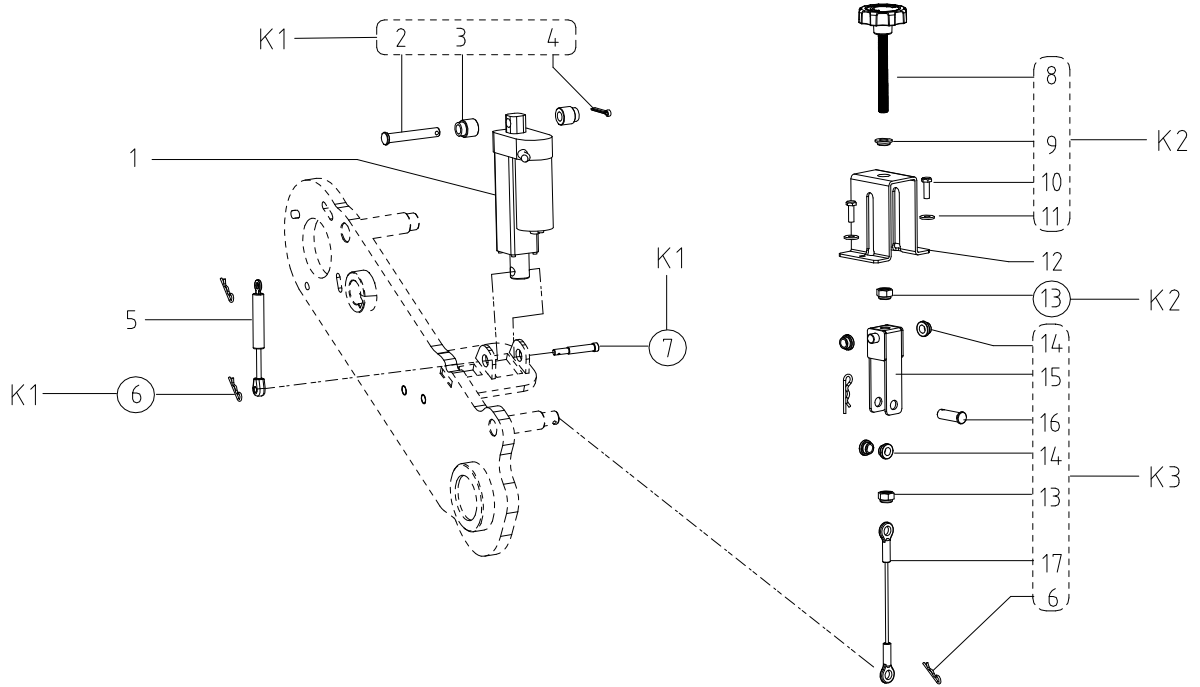

PARTS LIST

MAIN BROOM AESSMBLY(CONTINUE)

Kit	Item	Part No.	Description	Qty
K1	1	VA13491	SCREW M8 X 25	1
K1	2	VF13519	WASHER LOCK M8	1
K1	3	VF13542	PLAIN WASHER DIAMETER 8 X 26 X 2	1
K1	4		KEY F SHAFT 6 X6 X22	1
K1	5		FIXING PLATE BRACKET RIGHT Q235	1
K2	6	VF14506	NUT LOCK SS M6	6
K2	7	VF13533	WASHER PLAIN M6XM16X2	12
	8	55940491	SHAFT MAIN BROOM 30# D.25	1
K2	9		BUSHING NYLON D.22X29.4X12	2
K2	10	VF14233	SCREW M6 X 20	6
K3	11		BROOM MAIN 300X700 PPL0.5	1
K3	12		HUB WHEEL NYLON D.65x48	1
K3	13	VF14125	SCREW ST5X44	2
	K1	55940569	FIXING PLATE BRACKET RIGHT KIT	1
	K2	55940570	BUSHING KIT	1
	K3	55940604	MAIN BROOM KIT 300X700 PPL0.5	1
	*K3	55940756	MAIN BROOM KIT MIX STEEL 300x700	1
	*K3	55940590	MAIN BROOM KIT NATURAL 300x700	1

PARTS LIST

MAIN BROOM CLOSING ASSEMBLY