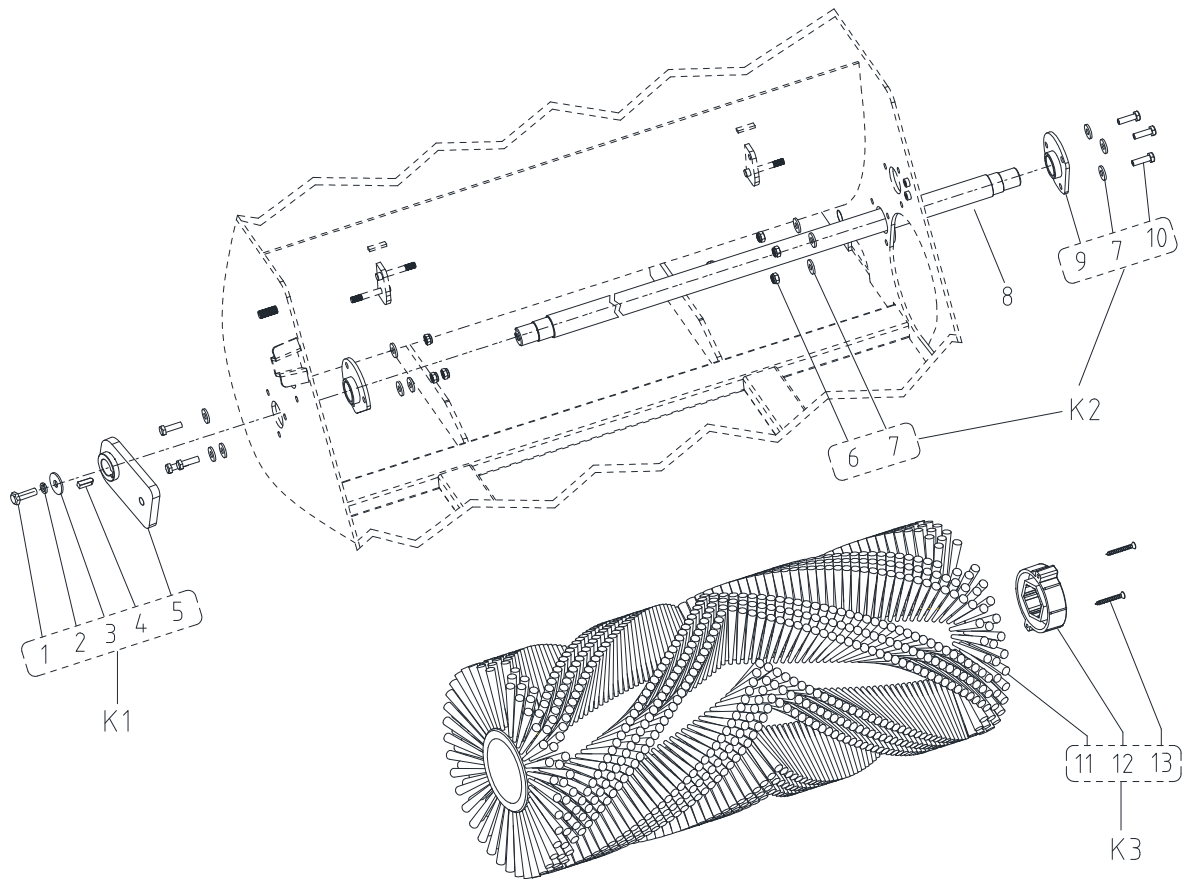

PARTS LIST

MAIN BROOM ASSEMBLY

Kit	Item	Part No.	Description	Qty
	1	55940134	MOTOR MAIN BROOM 24V 500W	1
	2	55940655	WASHER PLAIN M6XM16X2	4
K3	3	VV13607	WASHER LOCK M6	5
	4	55940657	HHC SCREW M6X25	4
K1	5	VF13520	RETAINING RING EXTERNAL F12	1
K1	6		BEARING BALL 6001-Z Ø12x28x8	2
K1	7		TENSION PULLEY ALUMINUM Ø28x33x28	1
K1	8		BRACKET TENSION PULLEY Q235	1
K2	9		WASHER Ø6.2x16x2	1
K2	10		BUSHING COPPER Ø14.1 x18x6.1	1
K2	11		WASHER Ø8.4x26.3x3	1
K2/K4/K5/K7	12	VF13519	WASHER LOCK M8	6
K2/K4/K5/K7	13	VA13491	SCREW M8 X 25	6
	14	55940597	KEY F SHAFT 8*20*7	1
K4/K5/K7	15	VF13542	PLAIN WASHER DIAMETER 8 X 26 X 2	4
	16	55940598	PULLEY V-RIBBED BELT P-8-PJ-40	1
K3	17		WASHER Ø28x6.2x2	1
K3	18	VF14233	SCREW M6 X 20	1
K4	19	55940724	SPRING EXTENSION ØE.18.8 WIRE Ø2.3	1
K4	20	VF82047	SHAFT	1
	21	55940599	BRACKET TENSION SPRING	1
K4	22	VF13513	NUT M8	1
K4	23	VF13535	WASHER PLAIN M8 X M20 X 2	2
K5	24		HUB WHEEL NYLON D.65x48	1
	25	55940487	BRACKET MAIN BROOM RIGHT Q235	1
K6	26	55940932	KEY F SHAFT 6X6X45	2
K6	27		TRANSMISSION SHAFT RIGHT	1
K6	28	VF14075	BEARING 6004 2RS	2
K6	29		RETAINING RING EXTERNAL D.44.5	1
K6	30		BUSHING D.20.3x25x6.5	1
	31	55940488	PULLEY V-RIBBED BELT P-8-PJ-100	1
K7	32		KEY F SHAFT 6X6X22	1
	33	55940489	BELT V-RIBBED 6-PJ-838	1
	34	VF89116	CARBON BRUSH	4
	35	55940131	KEY	1
	K1	55940561	TENSION PULLEY KIT	1
	K2	55940563	SCREW TENSION PULLEY KIT	1
	K3	55940564	SCREW KIT DRIVING PULLEY	1
	K4	55940565	SPRING EXTENSION KIT	1
	K5	55940566	HUB RT KIT	1
	K6	55940567	BEARING RT KIT	1
	K7	55940568	SCREW KIT FOLLOWER PULLEY	1

PARTS LIST

MAIN BROOM ASSEMBLY(CONTINUE)