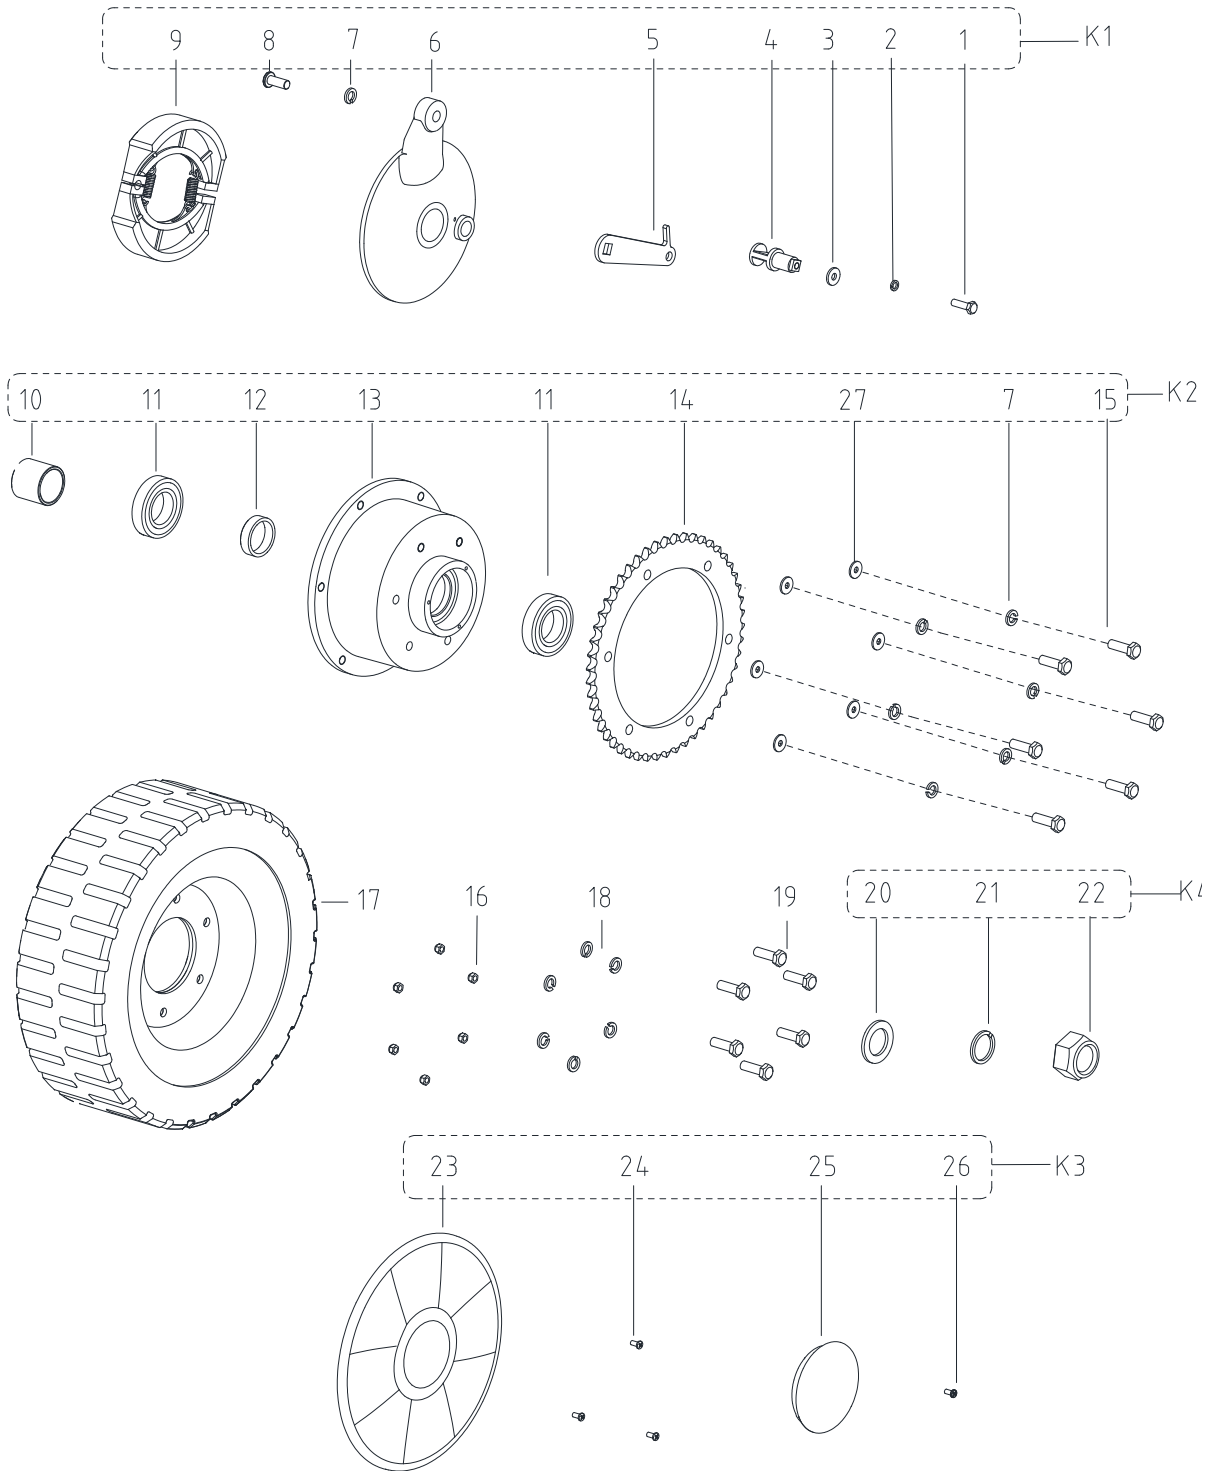

PARTS LIST

REAR WHEEL ASSEMBLY

PARTS LIST

REAR WHEEL ASSEMBLY

Kit	Item	Part No.	Description	Qty
K1	1	VF14233	SCREW M6 X 20	2
K1	2	VV13607	WASHER LOCK M6	2
K1	3	VF13533	WASHER PLAIN M6XM16X2	2
K1	4		ROTATION SHAFT BRAKE BLOCK	2
K1	5		ROTATION BRACKET BRAKE BLOCK	2
K1	6		FIXING PLATE BRAKE BLOCK	2
K1/K2	7	VF13519	WASHER LOCK M8	14
K1	8	55940338	SCREW M8X20	2
K1	9		BRAKE SHOE	2
K2	10		SLEEVE REAR WHEEL SHAFT	2
K2	11	VF14061	BEARING 6006	4
K2	12		BUSHING REAR WHEEL SHAFT	2
K2	13		BRAKE DISC	2
K2	14	55940339	SPROCKET	2
K2	15	VV13604	SCREW M8X20 HEX	12
	16	VF14547	NUT M10	12
	17	55940340	WHEEL	2
	18	VF14122	PLAIN WASHER DIAMETER 10 X 20 X 2	12
	19	VF13634	BOLT M10X30	12
K4	20		WASHER PLAIN Ø25x39x4mm	2
K4	21		WASHER SPRING ID24	2
K4	22		NUT LOCK M24	2
K3	23		COVER WHEEL DECORATIVE	2
K3	24		SCREW M3X8	6
K3	25		COVER WHEEL	2
K3	26	VF14301	SCREW M4X12	2
	27	VF13514	WASHER PLAIN Ø8x16x1.5mm	12
	K1	55940306	BRAKE KIT	2
	K2	55940307	REAR WHEEL KIT FIXING	2
	K3	55940308	COVER KIT WHEEL	2
	K4	55940326	WHEEL HARDWARE KIT	2