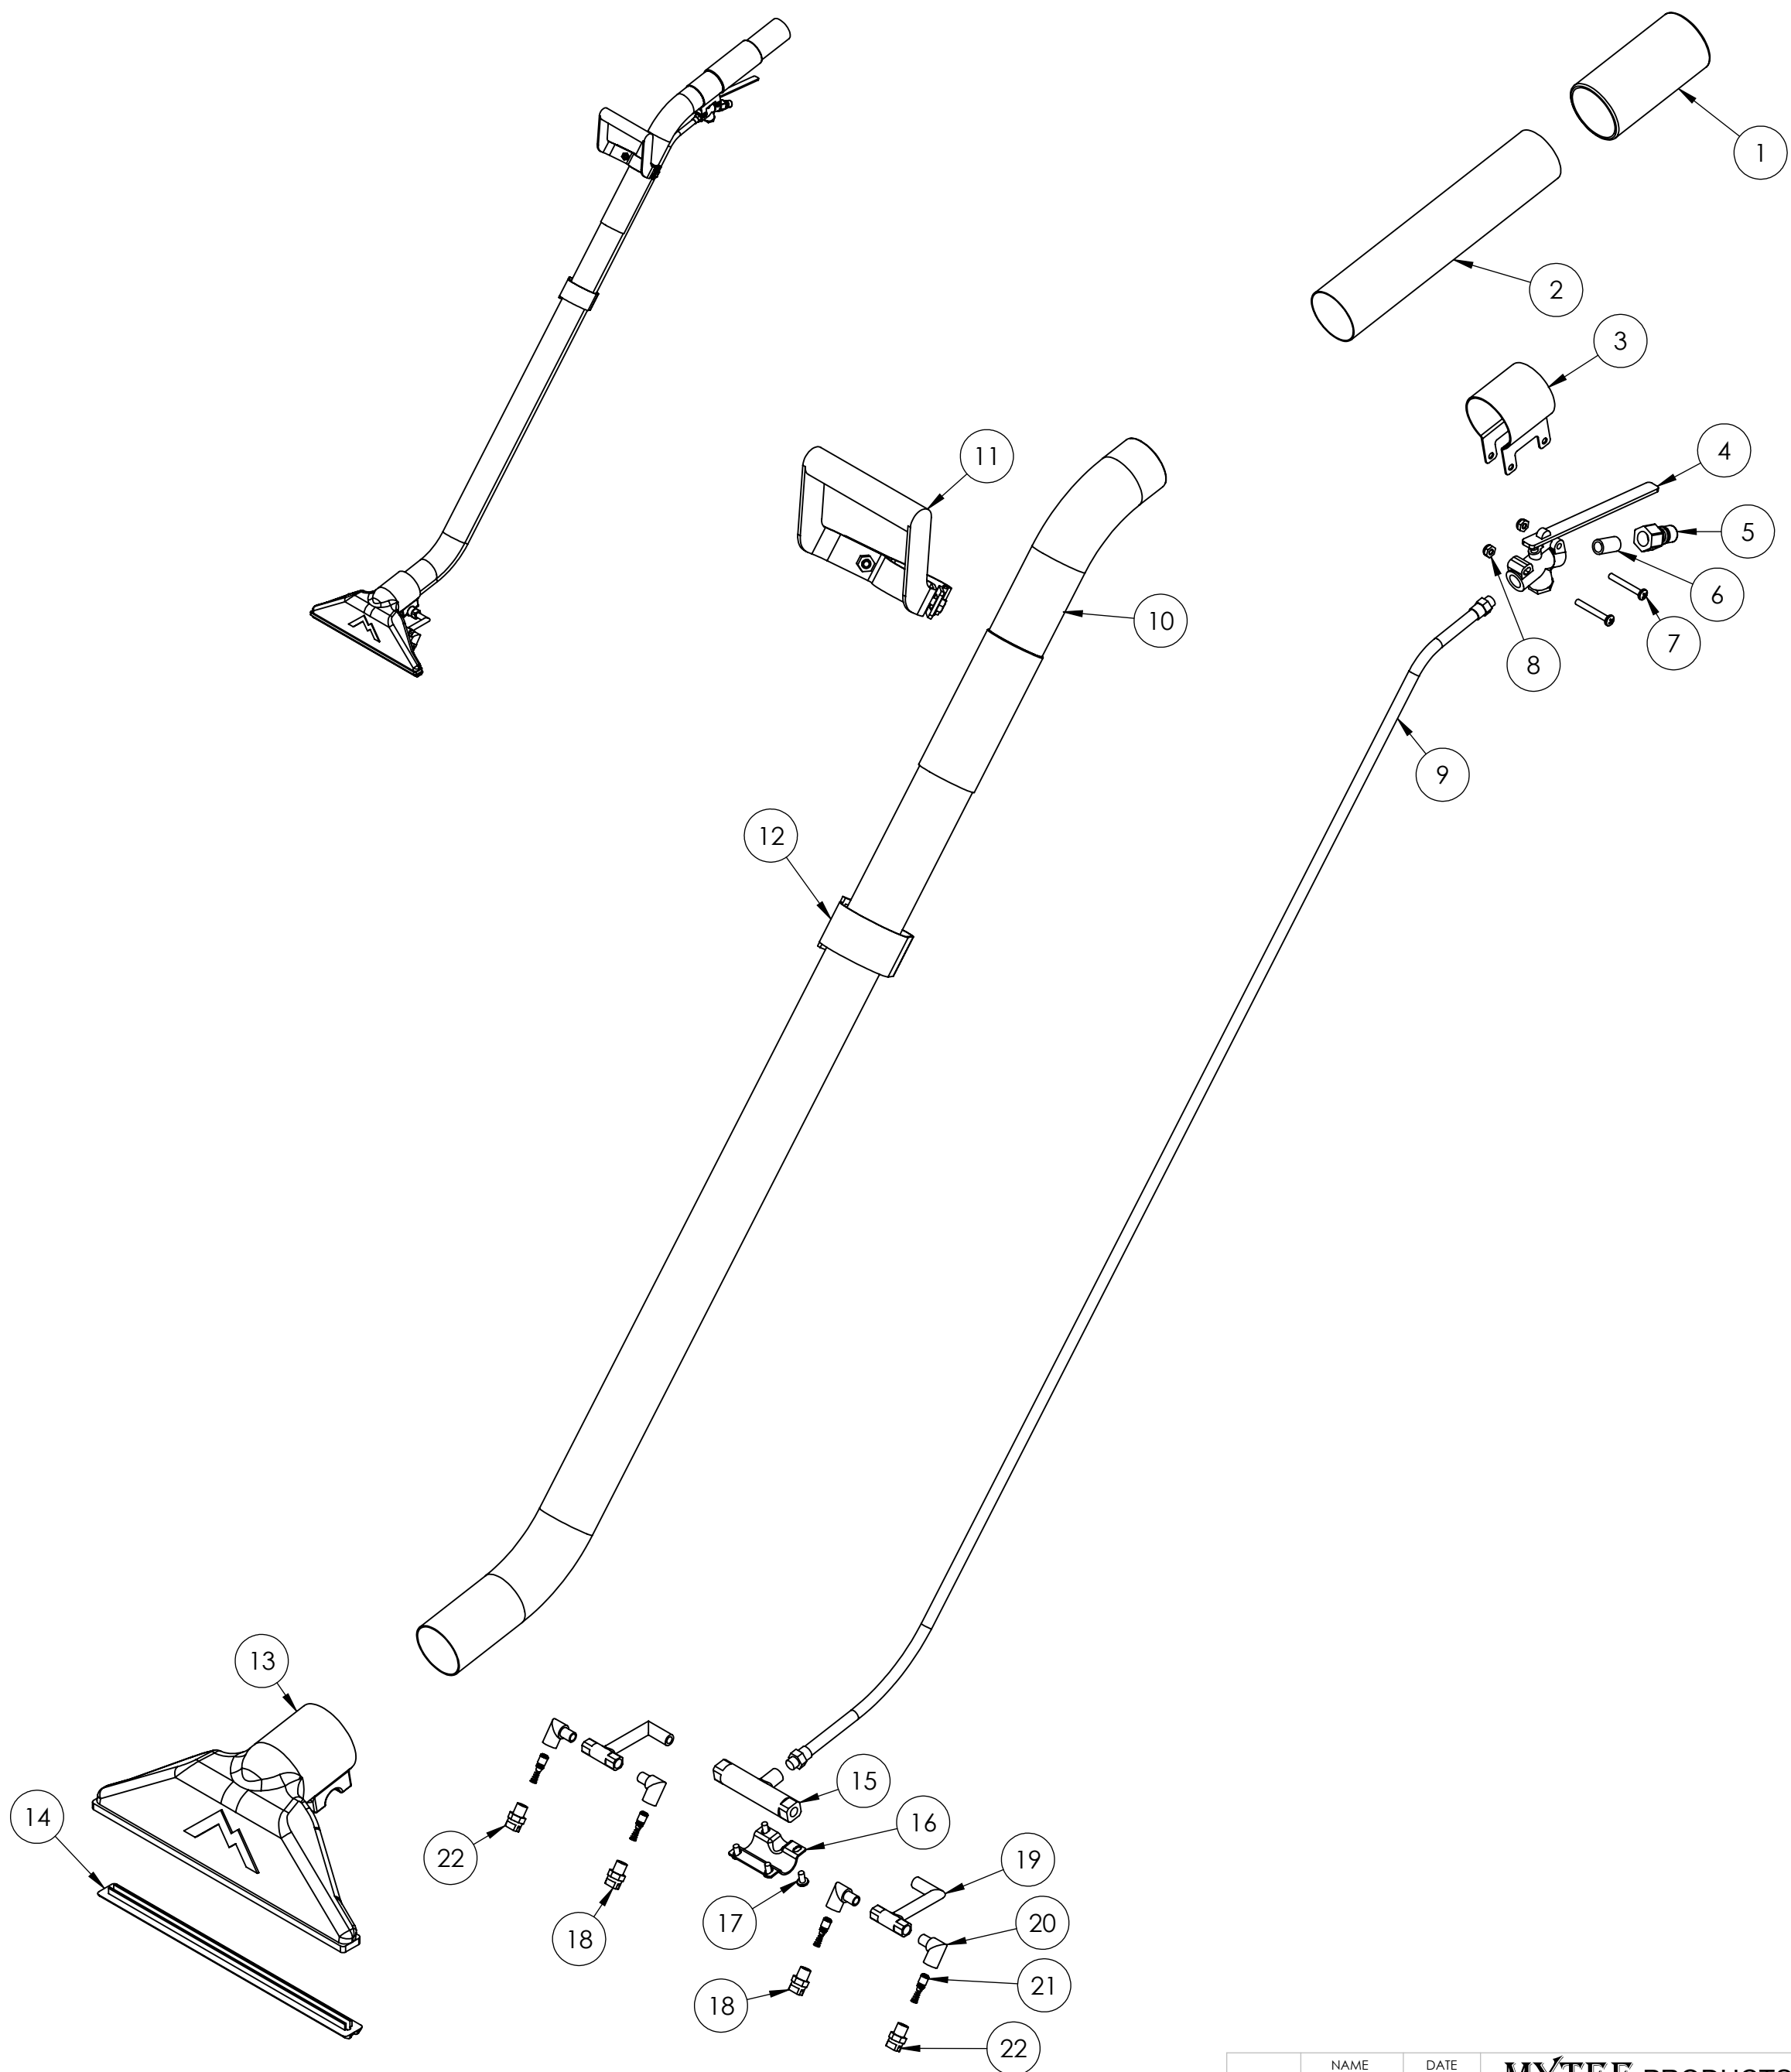

8312XL

PART NO.	DESCRIPTION	QTY	REPLACES	MSRP
H596CF	carbon fiber tube, uncut, lightweight	1	H597CF (#10)	$574.99 ea
AH111	sol hose, 1/4" x 50" (OAL), Bentleys	1	AH109 (#9)	

8314

PART NO.	DESCRIPTION	QTY	REPLACES	MSRP
H599	manifold, vacuum, 14", bentley	1	H603 (#13)	$93.99 ea
H354A	manifold, solution, 14", extended	2	H355A (#19)	$64.99 ea
B164	jet, 1/8" vv9502, stainless	2	B163 (#22)	$14.99 ea
H086	glide, 14", stainless	1	H085 (#14)	$84.99 ea

8314XL

PART NO.	DESCRIPTION	QTY	REPLACES	MSRP
H599	manifold, vacuum, 14", bentley	1	H603 (#13)	$93.99 ea
H354A	manifold, solution, 14", extended	2	H355A (#19)	$64.99 ea
B164	jet, 1/8" vv9502, stainless	2	B163 (#22)	$14.99 ea
H596CF	carbon fiber tube, uncut, lightweight	1	H597CF (#10)	$574.99 ea
AH111	sol hose, 1/4" x 50" (OAL), Bentleys	1	AH109 (#9)	
H086	glide, 14", stainless	1	H085 (#14)	$84.99 ea

PART NO.	DESCRIPTION	QTY.	MSRP
AD127	stop sign register your product	1	

NAME	DATE	MYTEE PRODUCTS, INC. 858-679-1191	
DRAWN J. Cash	4/1/11	TITLE: Bentley	
CHECKED		SIZE DWG. NO. C 8312	REV OD
PROPRIETARY AND CONFIDENTIAL THE INFORMATION CONTAINED IN THIS DRAWING IS THE SOLE PROPERTY OF MYTEE PRODUCTS, INC. ANY REPRODUCTION IN PART OR AS A WHOLE WITHOUT THE WRITTEN PERMISSION OF MYTEE PRODUCTS, INC. IS PROHIBITED.		SCALE: 1:5	DO NOT SCALE DRAWING SHEET 1 OF 1