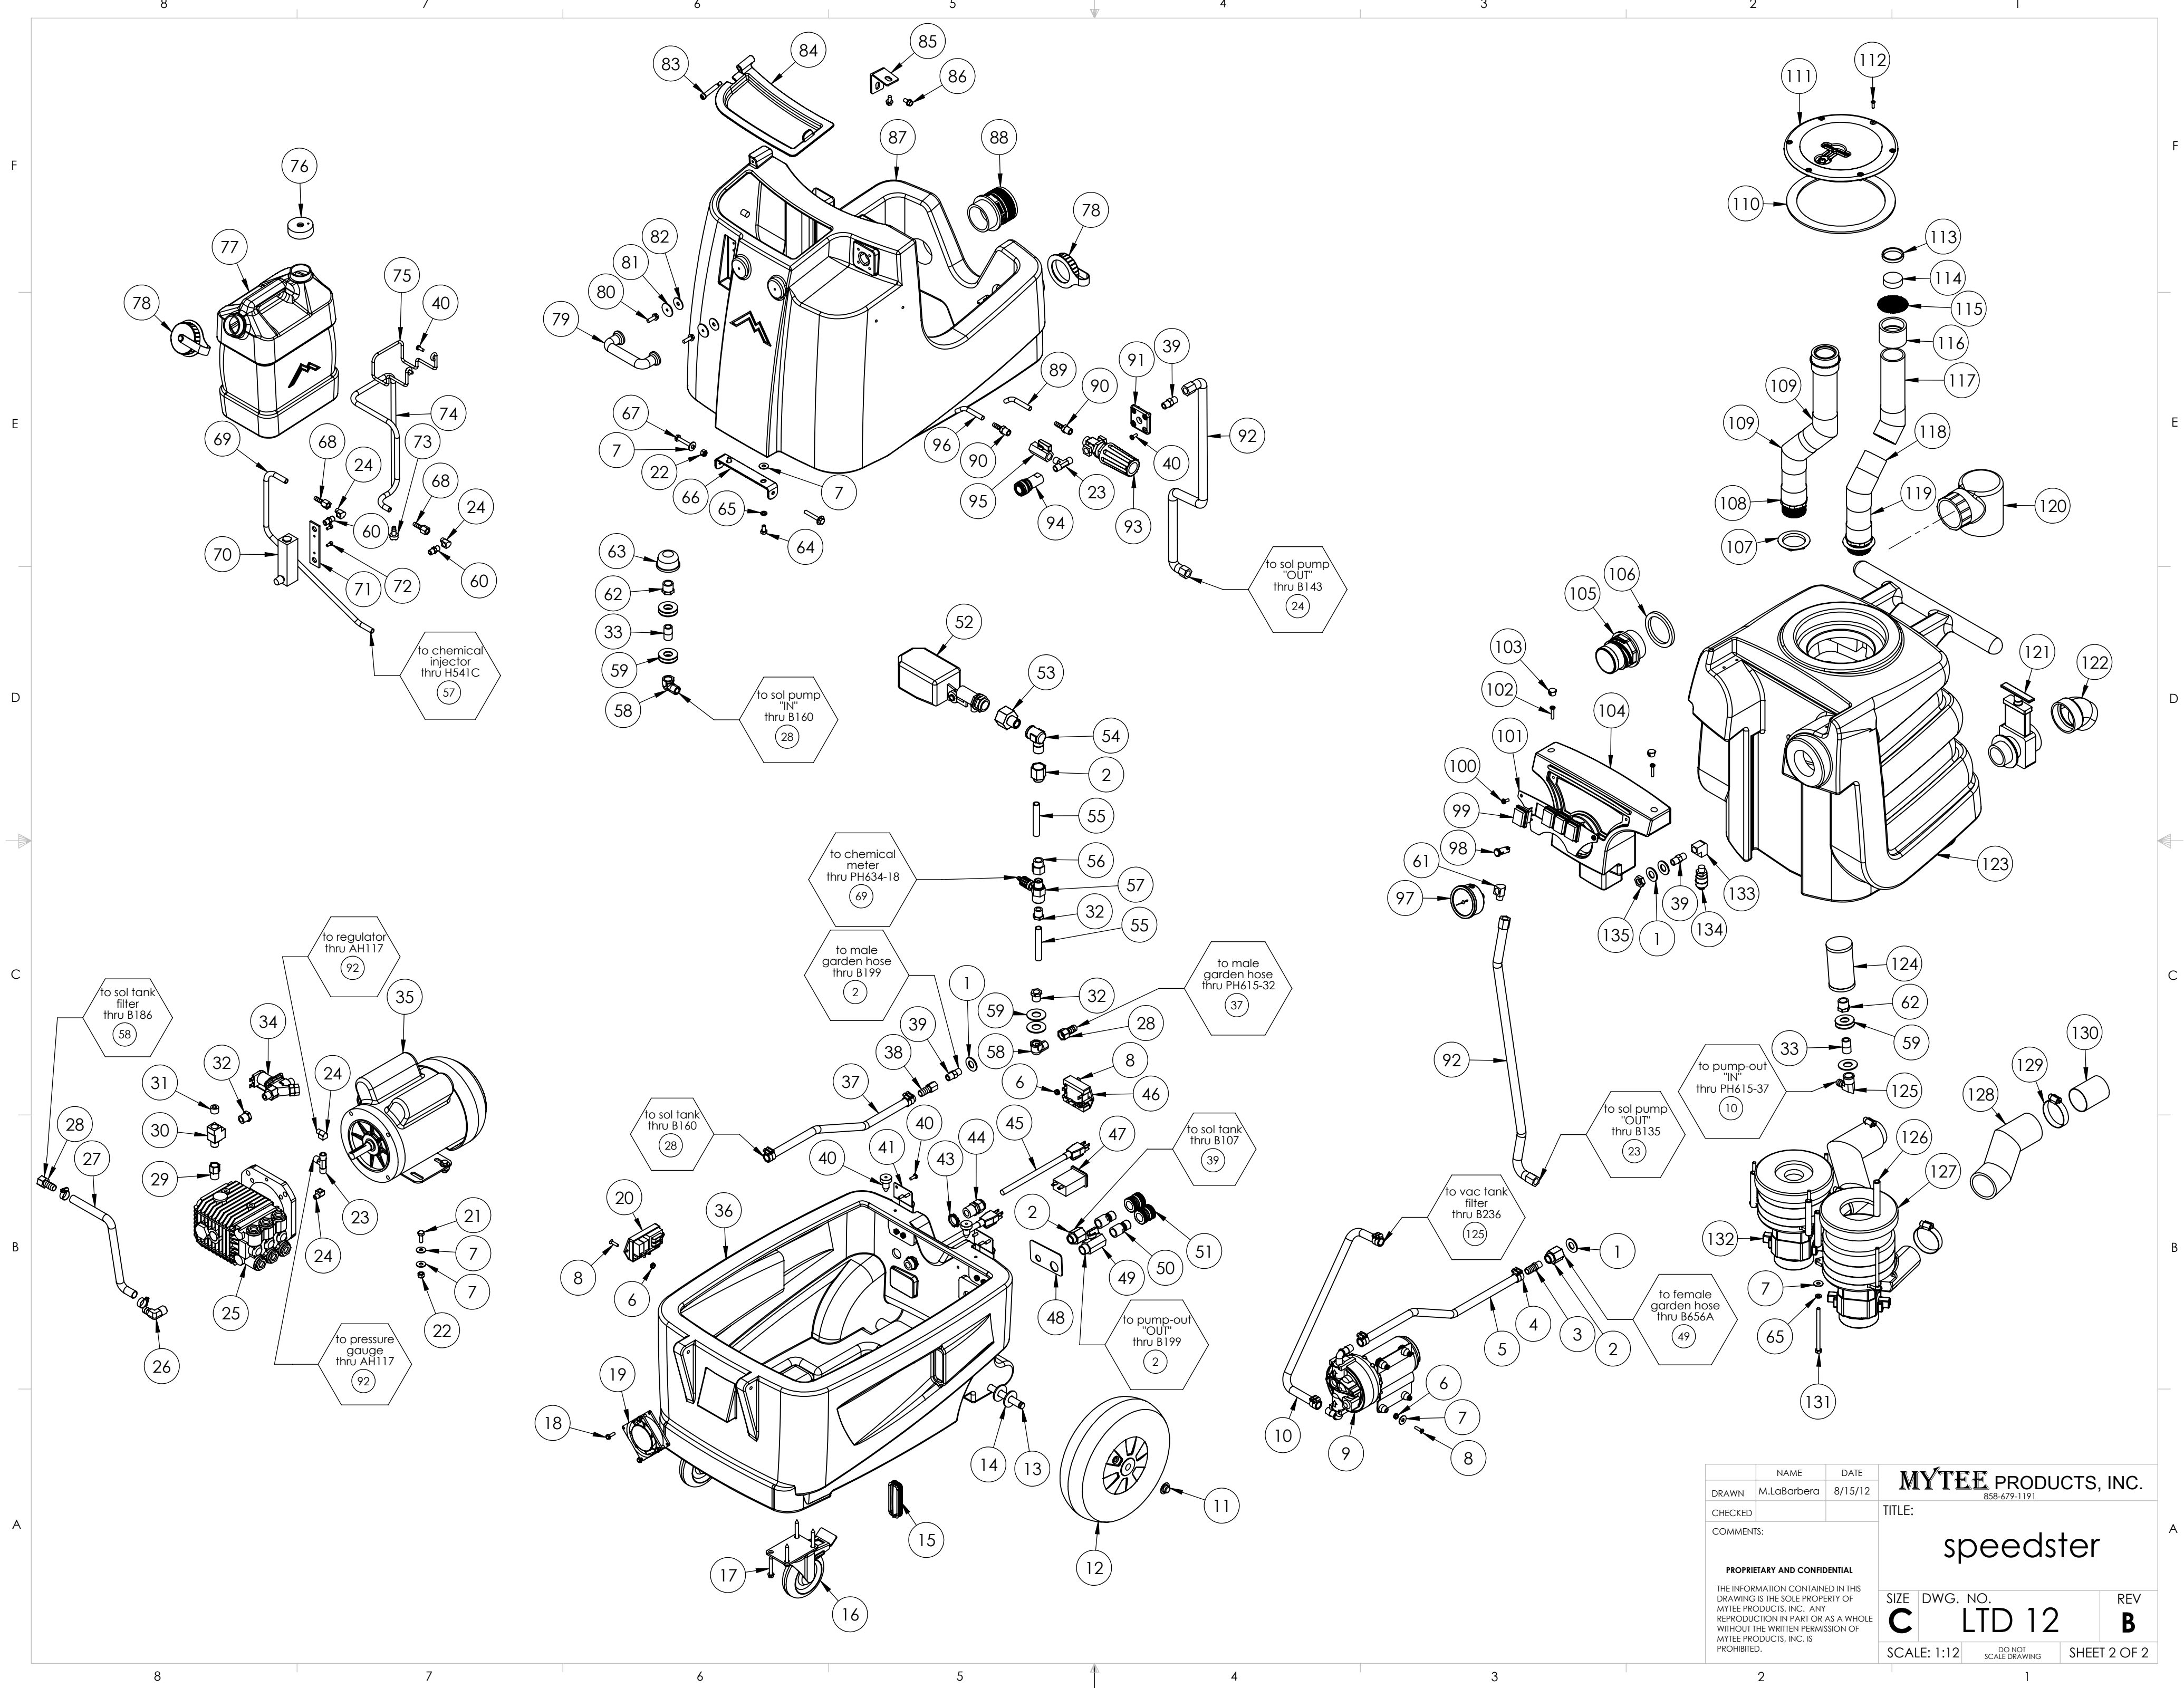

NAME	DATE	MYTEE PRODUCTS, INC. 858-679-1191	
DRAWN	M.LaBarbera	8/15/12	TITLE:	
CHECKED			speedster	
COMMENTS:	PROPRIETARY AND CONFIDENTIAL THE INFORMATION CONTAINED IN THIS DRAWING IS THE SOLE PROPERTY OF MYTEE PRODUCTS, INC. ANY REPRODUCTION IN PART OR AS A WHOLE WITHOUT THE WRITTEN PERMISSION OF MYTEE PRODUCTS, INC. IS PROHIBITED.			
SIZE	DWG. NO.	REV		
C	LTD 12	B		
SCALE: 1:12	DO NOT SCALE DRAWING	SHEET 2 OF 2