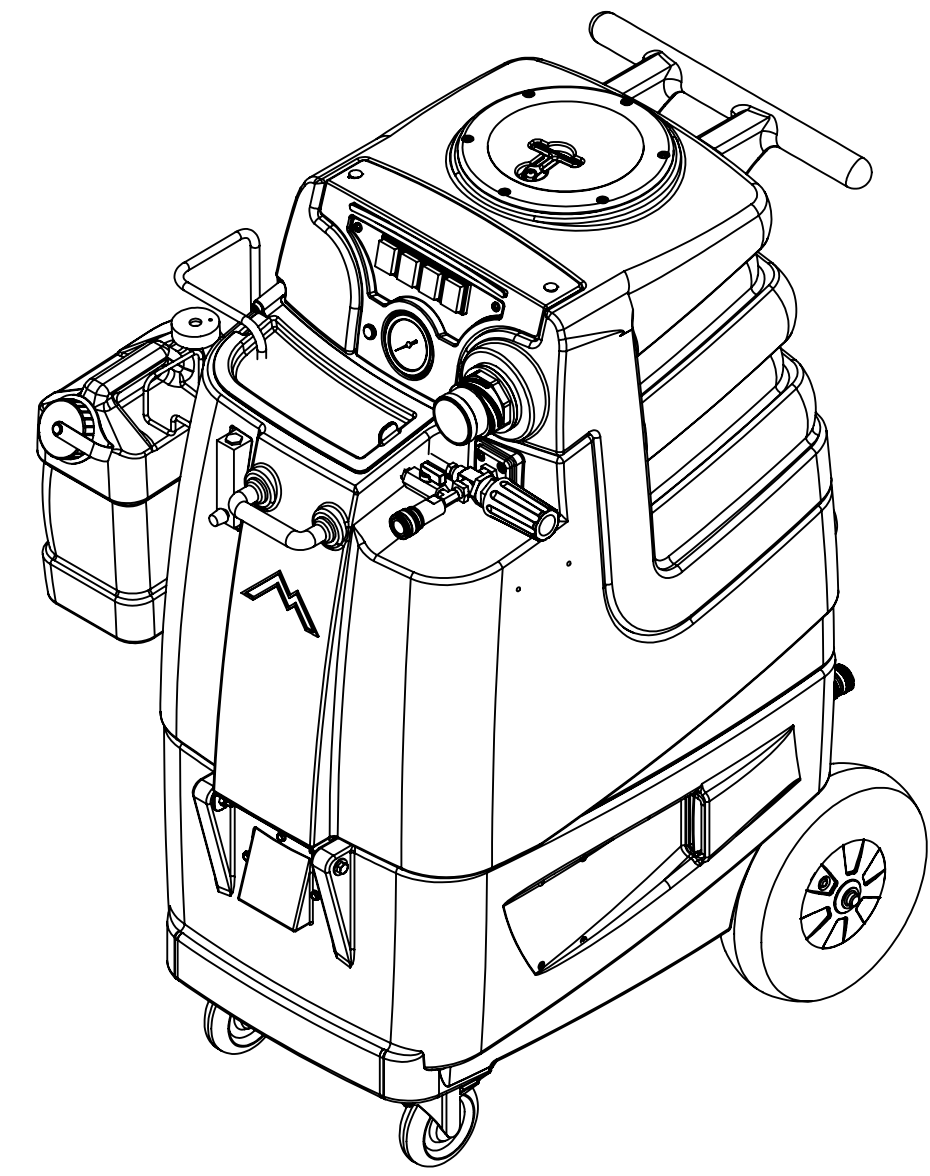

ITEM NO.	PART #	DESCRIPTION	QTY.	MSRP
125	B236	elbow, brass, 90 deg, 1/2" barb x 3/8" fpt	1	$14.49 ea
126	H503	vac support, 3-stage, 3.25", no threads	6	$3.99 ea
127	G004	gasket, vac motor - Speedster	2	$8.99 ea
128	PH628-7	vac hose, 2", black, wire reinforced	2	$8.99 ft
129	H217	clamp, hose, 2-1/4 dia	4	$1.49 ea
130	H194	coupler, 2" dia x 2.5" length, s/s	2	$10.00 ea
131	H096	bolt 1/4-20 x 4, s/s	6	$0.99 ea
132	C302LA	vac motor, 3 stage, low amp	2	$139.99 ea
133	B207	elbow, brass, 90 deg, 1/4" fpt x 1/4" fpt	1	$5.99 ea
134	E373	level switch, vacuum shut-off, rear threads	1	$13.99 ea
135	B156	nut, 1/4" npt	1	$1.99 ea

ITEMS NOT SHOWN

PART NO.	DESCRIPTION	QTY	MSRP
E352	LED strip light, with lead wires	1	$26.99 ea
E530	power cord, ext 50', 12/3, black	2	$74.99 ea
G008	piglet filter	1	$6.29 ea
G076	filter bag, 3.5" metal o-ring, mesh bag	1	$4.99 ea
H110	Cuff-Lynx, 2: hose x 2" fem swivel	1	$3.99 ea
H140	Cuff-Lynx, female swivel x female thread	1	$3.99 ea
H141	Cuff-Lynx, 2: x 1.5" reducer	1	$3.99 ea
AD127	stop sign, register your product	1	$2.00 ea
ADM Cuff Lynx	Cuff-Lynx instruction guide	1	n/a

NAME	DATE	MYTEE PRODUCTS, INC. 858-679-1191	
DRAWN M.LaBarbera	8/15/12	TITLE: speedster	
CHECKED		SIZE	DWG. NO.
COMMENTS:		C	LTD 12
PROPRIETARY AND CONFIDENTIAL THE INFORMATION CONTAINED IN THIS DRAWING IS THE SOLE PROPERTY OF MYTEE PRODUCTS, INC. ANY REPRODUCTION IN PART OR AS A WHOLE WITHOUT THE WRITTEN PERMISSION OF MYTEE PRODUCTS, INC. IS PROHIBITED.		SCALE: 1:12	DO NOT SCALE DRAWING
		SHEET 1 OF 2	REV B