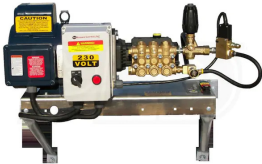

>

Model Number: WM/EE3015G/ASS

Pressure Pro WM/EE3015G/ASS, Electric Pressure Washer Wall Mount, Cold Water, Auto Start/Stop General Pump, 3HP, 3GPM, 1500PSI, 230VAC, 1PH,

Manufacturer: Pressure Pro

Pressure Pro WM/EE3015G/ASS, Electric Pressure Washer Wall Mount, Cold Water, Auto Start/Stop General Pump, 3HP, 3GPM, 1500PSI, 230VAC, 1PH,
Description

The Pressure Pro WM/EE3015G/ASS Pressure Washer is a stationary unit designed for mounting on shelves, vehicles, and other strong, flat surfaces. This electric pressure washer only turns on when the trigger is pulled on the spray gun, saving power and prolonging the life of the pump and motor.

Features

- Heavy duty shelf mounted unit for convenience and security
- 230 volt motor comes with 12 foot cord; add your own plug
- Motor & pump start when the trigger is pulled; stop on release
- Extends the life of pump & motor
- 1725 rpm low speed pump is quiet and powerful
- Ceramic components run cooler, last longer
- Easy to maintain and rebuild
- Change the spray pressure to suit the task
- 5 quick connect nozzles: 0°; 15°; 25°; 40°; chemical application
- 50 feet of steel reinforced, high pressure hose
- Prevents overheating in bypass mode
- Pressure-Pro units are assembled in the U.S.A.
- Not for sale in California