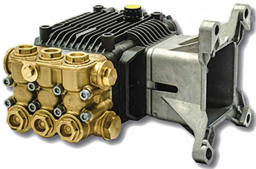

>

Model Number: XMV3G30D-F24C2I

AR Pump XMV3G30D-F24C2I Pump: 3/3000 3400RPM

Manufacturer: Annovi Reverberi Pumps

AR Pump XMV3G30D-F24C2I Pump: 3/3000 3400RPM

Description

The Annovi Reverberi (AR) Plunger Pump XMV3G30D-F24C2I is a high-performance, durable pump designed for a variety of applications. This powerful, yet compact pump delivers a consistent flow rate of 3 gallons per minute (GPM) and maintains a maximum pressure of 3000 PSI. An impressive rotational speed of 3400 RPM guarantees swift performance throughout operation. A must-have for anyone needing an efficient, highly reliable, and sustainably operational pump.

Whether you're preparing to clean a large driveway, wash the exterior of a multi-story building, or needing to prep a surface for painting, this pump can handle it all. Its consistently high flow rate and pressure can tackle the toughest jobs with ease, leaving a clean, professional finish in its wake. This pump is perfectly suited for pressure washers, industrial cleaning systems, commercial washing applications, and professional surface preparations.

Features

- Flow Rate: 3 Gallons Per Minute - Ensures a consistent, steady supply of water for any task.
- Pressure: 3000 PSI - High pressure output for tackling the toughest cleaning jobs.
- Rotational Speed: 3400 RPM - Fast performance, making your cleaning or preparation tasks quicker and more efficient.
- Highly Versatile: - Ideal for pressure washers, industrial cleaning systems, and professional surface preparations alike.
- Durable and Reliable: - Built with quality components to provide long-lasting performance and reliability.

Specifications

- Max. Volume: 3.0 GPM
- Max. Discharge Pressure: 3,000 PSI
- Max. Pump Speed: 3,400 RPM
- Shaft Diameter: 1" Hollow
- Max. Horsepower Requirements: 8.2 GHP
- Max. Fluid Temp.: 140°F
- Drive Side: Standard right
- Forged brass head & valve covers
- Solid ceramic plungers
- Unloader Inlet: 1/2" MPT
- Unloader Outlet: 3/8" MPT
- Weight: 22.0 lb.