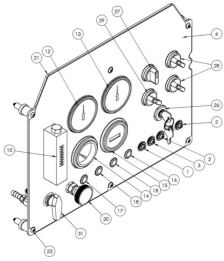

>

Model Number: 113437

Legend Brands 113437 Truckmount 4 Position Switch 2 Normally Open 2 Normally Closed 29-072 Number 29 In Image

Manufacturer: Legend Brand

Legend Brands 113437 Truckmount 4 Position Switch 2 Normally Open 2 Normally Closed 29-072 Number 29 In Image