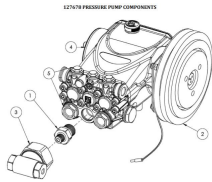

>

Model Number: 127678

Legend Brands 127678 General Pump EPHT1813S Left Hand Shaft Assembly Everything In Photo

Manufacturer: General Pump

Legend Brands 127678 General EPHT1813S Left Hand Shaft Pump Assembly Includes Everything In Photo

Legend Brands is no longer offering pump only and makes you purchase the entire assembly.

If you want to order just the chemical pump, and or just the replacement pump clutch, these items are already posted on this website for purchase.

If you only want to purchase a replacement General EPHT1813S Left Hand Shaft Pump, please reach out to your Steambrite rep for a special order quote from General Pump direct since Legend Brands does not want to sell the pump only.

Availability: This product was added to our catalog on Monday 13 January, 2025