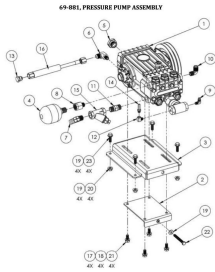

>

Model Number: 107367

Legend Brands 107367 Sapphire 68-181 and 69-181 Pump Assembly

Manufacturer: Legend Brand

Legend Brands 107367 Sapphire 68-181 and 69-181 Pump Assembly

Because of the price we think it is possible that when you order this part number the entire assembly shows up, but the price list only shows pump only.