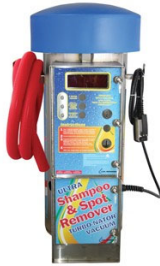

>

Model Number: 29002-220V

J.E. Adams 29002-220V, Ultra Series Vacuum with Carpet Shampoo, 220 Volt, No Bill Acceptor, Combo Unit, International

Manufacturer: J.E. Adams

Combination Unit  
Car Wash and Auto Detailing  
International Use 220 Volt

#### Features:

Large digital display timer is highly visible and easy to read, scrolls messages, calculates time between functions, recalculates remaining time when switched during any function, and has a built-in coin counter

Visual and audible last coin alarm

Mars Series 2000 bill acceptor takes \$1.00, \$2.00, and \$5.00 bills

Imonex electronic coin acceptor takes U.S. \$1.00 coins, U.S. quarters, 1.073 and 0.984 tokens

Comes with 7 Medeco locks (3 for the control door, 1 for an internal bill acceptor locking box,

1 for an internal coin acceptor locking box, and 2 for the shampoo & spot remover formula compartment)

3 lighted push buttons for the following functions: 2 motor vacuum,

3 motor turbo vacuum, and shampoo/spot remover settings