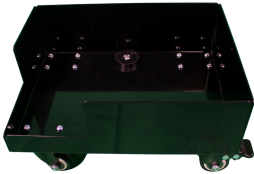

>

Model Number: M-015

StainOut Systems M-015, Rolling Transport Tray for G3 & SUDS Sprayers

Manufacturer: StainOut Systems

StainOut Systems M-015, Rolling Transport Tray for G3 & SUDS Sprayers
Description

Introducing the ultimate solution for effortless and convenient spraying tasks – the Rolling Transport Tray! Designed to perfectly complement your cordless battery sprayer. Say goodbye to the hassle of carrying heavy equipment around and welcome the ease of mobility with this innovative accessory. Crafted with durability and functionality in mind, this rolling tray is built to last and withstand the rigors of everyday use. Its sturdy construction ensures stability and support for your cordless sprayer, allowing you to move freely and cover large areas with ease. The ergonomic design of the tray features smooth-rolling wheels that glide effortlessly across various surfaces, making it ideal for indoor and outdoor spraying applications. Whether you're working in the garden, on a construction site, or in a workshop, this transport tray will be your reliable companion. Equipped with secure locking mechanisms, the tray provides a stable platform for your cordless sprayer, preventing any accidental slips or falls during operation. With its versatile and practical design, this rolling transport tray is a must-have accessory for professionals and DIY enthusiasts alike. Enhance your productivity, efficiency, and overall spraying experience with this essential tool by your side. Upgrade your spraying setup today with the Rolling Transport Tray and experience the convenience and mobility you've been looking for at an affordable price.

Dimensions 8 × 12 × 4 in
Optional

StainOut Systems 71-202-G3, G3 Cordless Sprayer 12V, GTIN
865183000175

StainOut System 71-203-AD, S.U.D.S Ultimate Cordless Detail

Sprayer

Availability: This product was added to our catalog on Thursday 30 October, 2025