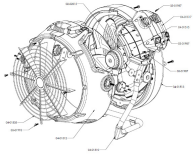

>

Model Number: 119627

Legend Brands 119627 STAND ASSY - TUBULAR STEALTH AV3000 04-01510

Manufacturer: Legend Brand

Legend Brands 119627 STAND ASSY - TUBULAR STEALTH AV3000 04-01510

Parts Schematic Below:

Steambrite Supply