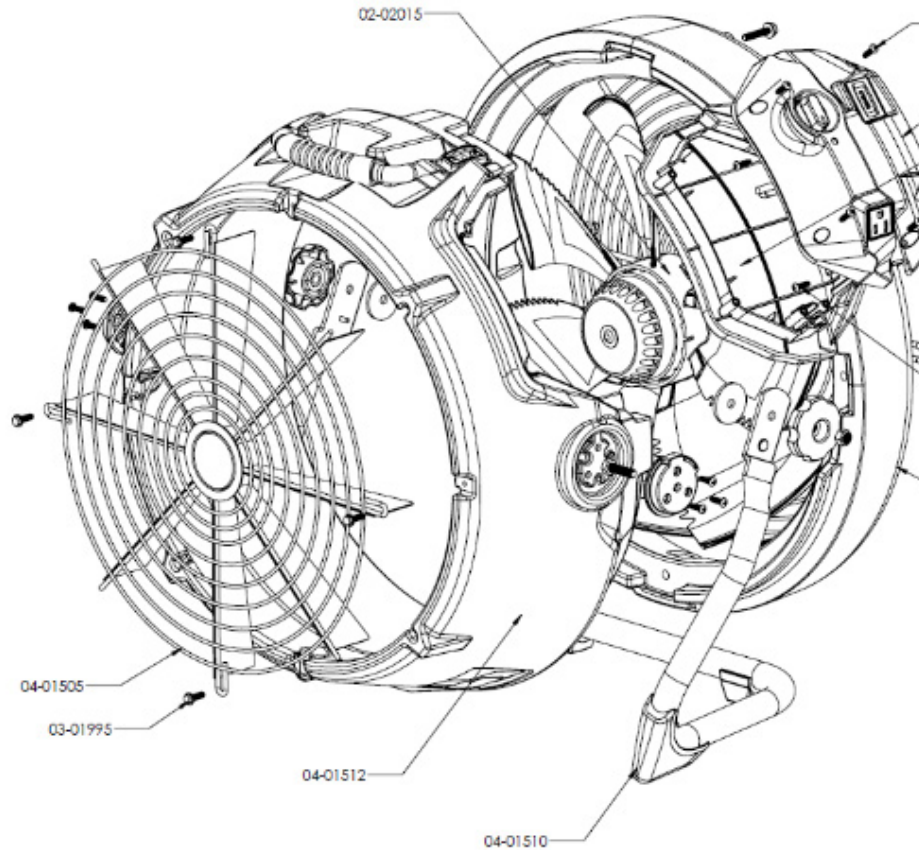

Parts Schematic Below:

Steambrite Supply

>

NEW PART NO.	OLD PART NO.	QTY	DESCRIPTION
105297	02-02015	1	FAN ASSY – MOTORIZED IMPELLER 115V 340W 155
112499	03-01987	6	SCREW - #10 X 5/8 HIGH LOW PHP BLK
112340	03-01995	4	SCREW - #10 X 3/4 BWH TORX PS BLK
105351	04-01505	1	GRILL – OUTLET PC BLK STEALTH AV3000
119627	04-01510	1	STAND ASSY – TUBULAR STEALTH AV3000
106381	04-01512	1	HOUSING – MAIN BODY POLYETHYLENE FISHER BL
107706	04-01513	1	HOUSING – INLET RING POLYETHYLENE FISHER BLU
103973	04-01515	1	ENCLOSURE – ELECTRICAL BOX BOTTOM ABS STEA