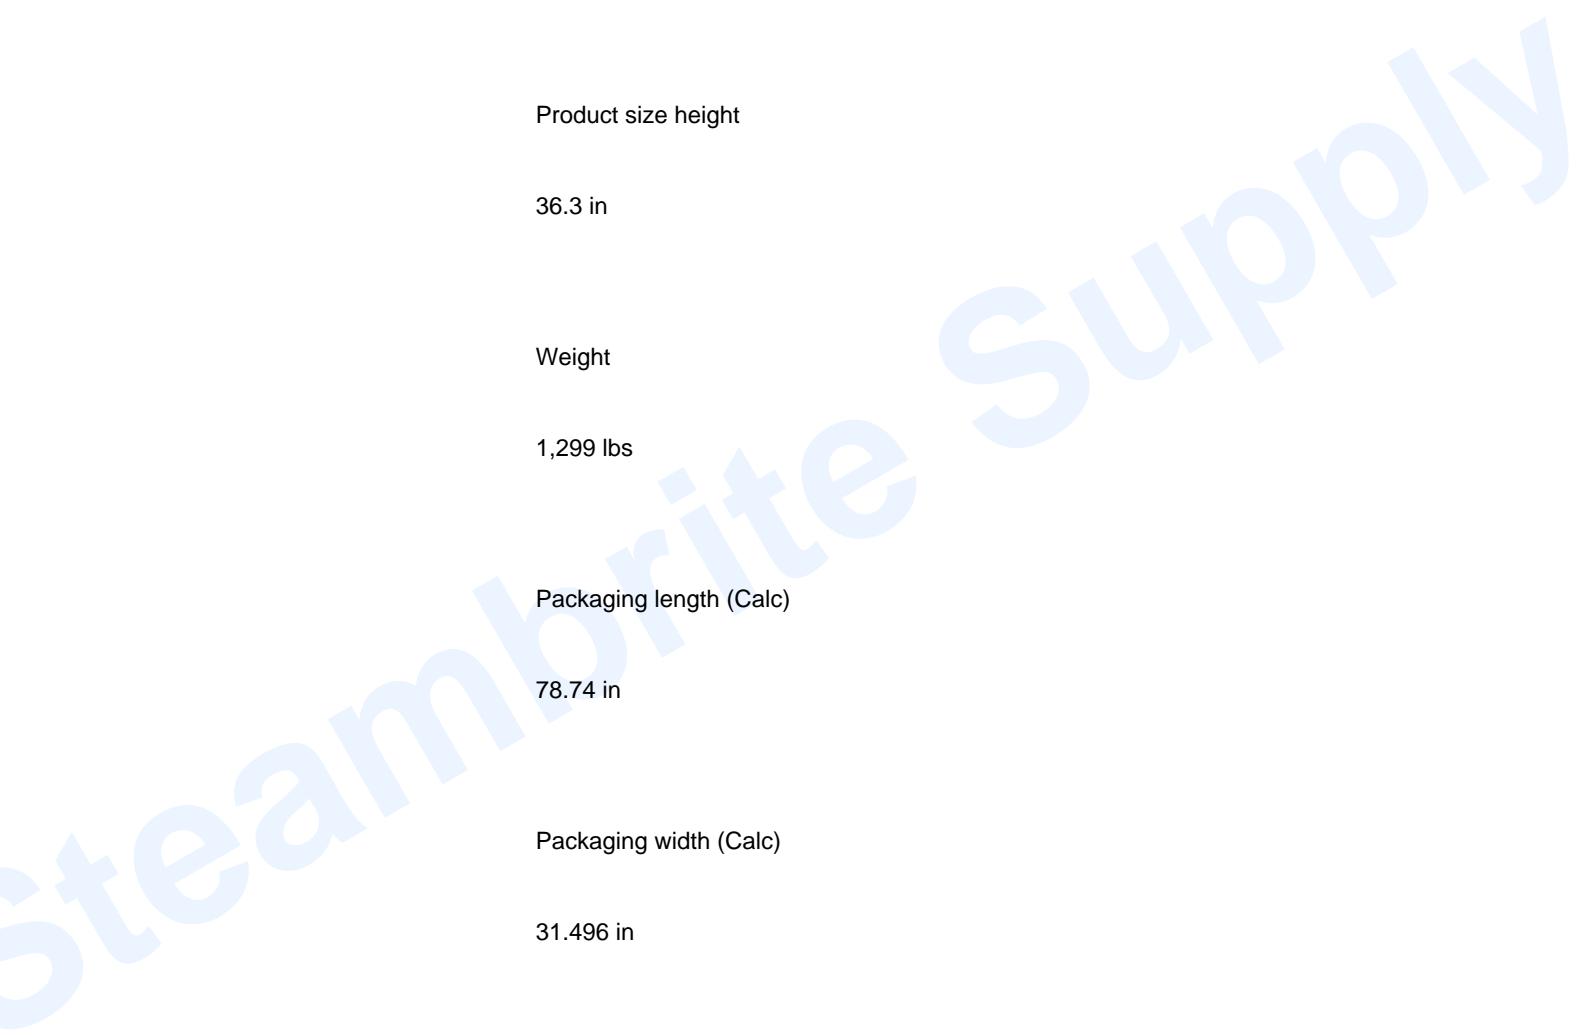

Product size length

59.4 in

Product size width

23.6 in

Product size height

36.3 in

Weight

1,299 lbs

Packaging length (Calc)

78.74 in

Packaging width (Calc)

31.496 in

Packaging height (Calc)

41.732 in

Article gross weight (Calc)

>