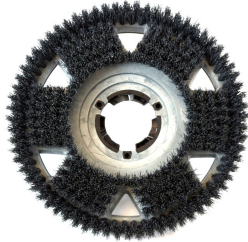

>

Steambrite Supply

>

Model Number: 854115

Malish 854115, Uni-Block 15inch Grit Scrub Brush, Showerfeed Systems, Orbital Machines, GTIN 6-15129-54115-2

Manufacturer: Malish

Malish 854115, Uni-Block 15inch Grit Scrub Brush, Showerfeed Systems, Orbital Machines, GTIN 6-15129-54115-2

Description

All-in-one design for convenience and economy! Uni-Block®; Showerfeed System combines an injection molded polypropylene block with the patented NP-9200 TRU-FIT®; Universal Clutch Plate and a grit scrub/strip brush.

Features

- Designed to fit industry-standard 17" and 20" floor machines
- Fiberglass-reinforced nylon NP-9200 TRU-FIT®; Universal Clutch Plate built into the block for added strength

Video

\$203.64

<https://www.hescoinc.com/malish-15-uniblock-grit-scrub-brush-with-np9200-clutch-plate--854115-formerly-com854115/pi/854115--3869-0.html>