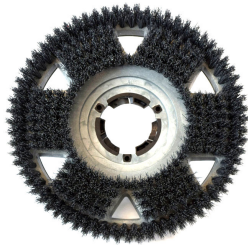

>

Steambrite Supply

>

Model Number: 854118

Malish 854118, Uni-Block 18inch Grit Scrub Brush, Showerfeed Systems, Orbital Machines, GTIN 6-15129-54118-3

Manufacturer: Malish

Malish 854118, Uni-Block 18inch Grit Scrub and Strip Brush, Showerfeed Systems, Orbital Machines, GTIN 6-15129-54118-3

Description

All-in-one design for convenience and economy! Uni-Block®; Showerfeed System combines an injection molded polypropylene block with the patented NP-9200 TRU-FIT®; Universal Clutch Plate and a grit scrub/strip brush.

Features

- Designed to fit industry-standard 17" and 20" floor machines
- Fiberglass-reinforced nylon NP-9200 TRU-FIT®; Universal Clutch Plate built into the block for added strength

Video

\$267.27

<https://www.hescoinc.com/malish-18-uniblock-grit-scrub-brush-with-np9200-clutch-plate--854118-formerly-com854118-/pi/854118--3870-0.html>